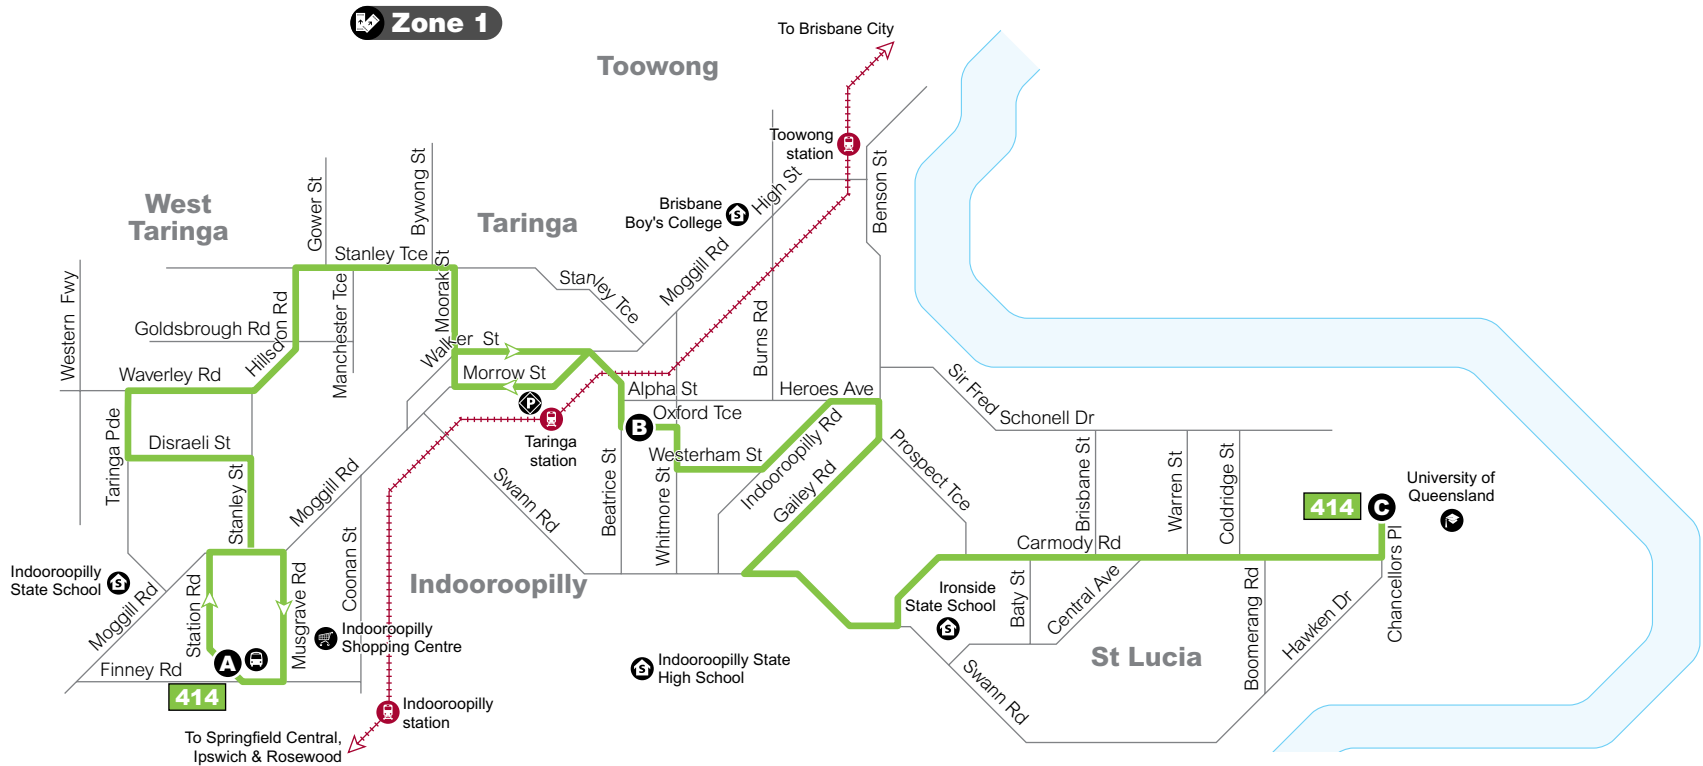

**Route 414**

Uni of Queensland to Indooroopilly

servicing University of Queensland, St Lucia, Taringa, West Taringa and Indooroopilly

Monday to Friday

map ref	Route number	414	414	414	414	414	414	414	414	414	
		am	am	am	am	pm	pm	pm	pm	pm	
C	University of Queensland Chancellors PI C	8.59	9.59	10.59	11.59	12.59	1.59	2.59	3.59	4.59	6.00
B	Oxford Tce	9.09	10.09	11.09	12.09	1.09	2.09	3.09	4.11	5.11	6.12
A	Indooroopilly Interchange	9.21	10.21	11.21	12.24	1.24	2.24	3.24	4.26	5.26	6.27

**414**

Indooroopilly to University of Queensland

Effective from 9 January 2017

Route description

414 Indooroopilly to University of Queensland servicing Indooroopilly, West Taringa, Taringa, St Lucia and University of Queensland. Operates Monday to Friday only.

Dedicated to a better Brisbane

Queensland Government

Key

- route 414
- - - zone boundary
- A** timing points
- bus interchange
- train line & station
- school
- university/TAFE
- hospital
- shops
- park 'n' ride

Diagrammatic map - not to scale

Route 414

-
- Servicing
- Indooroopilly
 - West Taringa
 - Taringa
 - St Lucia
 - University of Queensland

Note

Route 414 does not service stop 20 Stanley Tce, approaching Moorak St traveling to University of Queensland. Next stop is stop 21 Stanley Tce approaching Bywong St.