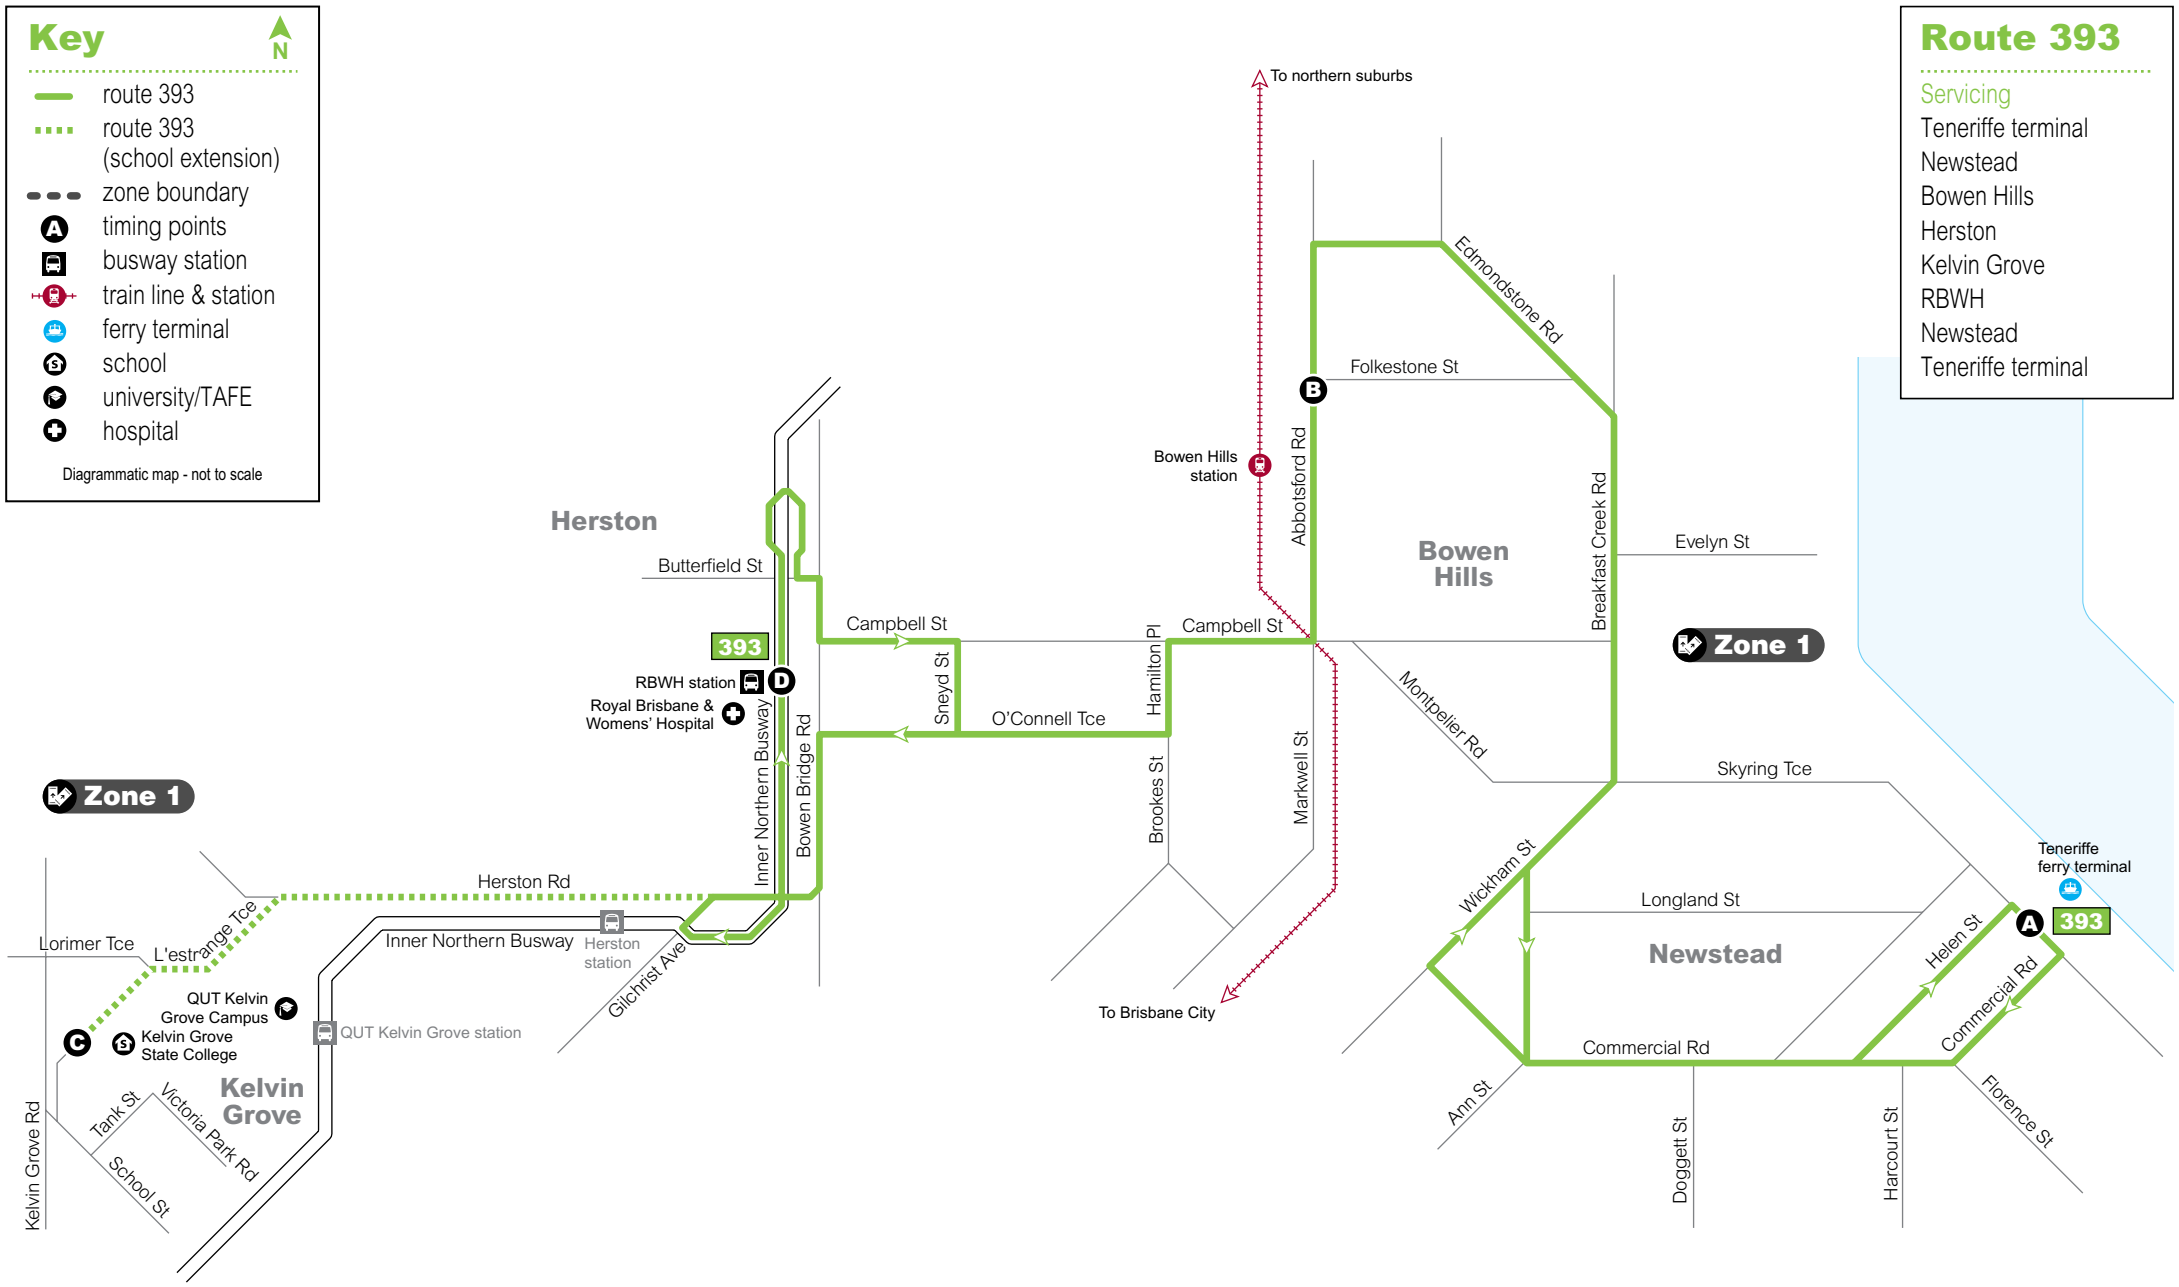

Explanations

- A** Operates to Kelvin Grove State College on school days only. During school holidays, service terminates at RBWH station at approximately 8.30am.
- B** Operates from Kelvin Grove State College on school days only. During school holidays, service commences at RBWH station at 3.20pm.
- Bus does not travel via this location.
- * Public holidays - generally, a Sunday timetable will operate on most gazetted public holidays. Please visit translink.com.au or call 13 12 30 for confirmation of public holiday timetables.

Effective from 9 January 2017

Route description

393 Teneriffe ferry terminal to Kelvin Grove and RBWH (loop)

servicing Teneriffe, Newstead, Fortitude Valley, Bowen Hills, Herston, Kelvin Grove, RBWH, Bowen Hills, Newstead and back to Teneriffe. Operates Monday to Friday only.

Dedicated to a better Brisbane

Queensland Government

Route

393

Route map

Key

- route 393
- ⋯ route 393 (school extension)
- zone boundary
- A** timing points
- busway station
- train line & station
- ferry terminal
- school
- university/TAFE
- hospital

Diagrammatic map - not to scale

Route 393

- Servicing**
- Teneriffe terminal
 - Newstead
 - Bowen Hills
 - Herston
 - Kelvin Grove
 - RBWH
 - Newstead
 - Teneriffe terminal

Zone 1

Zone 1

393

393

B