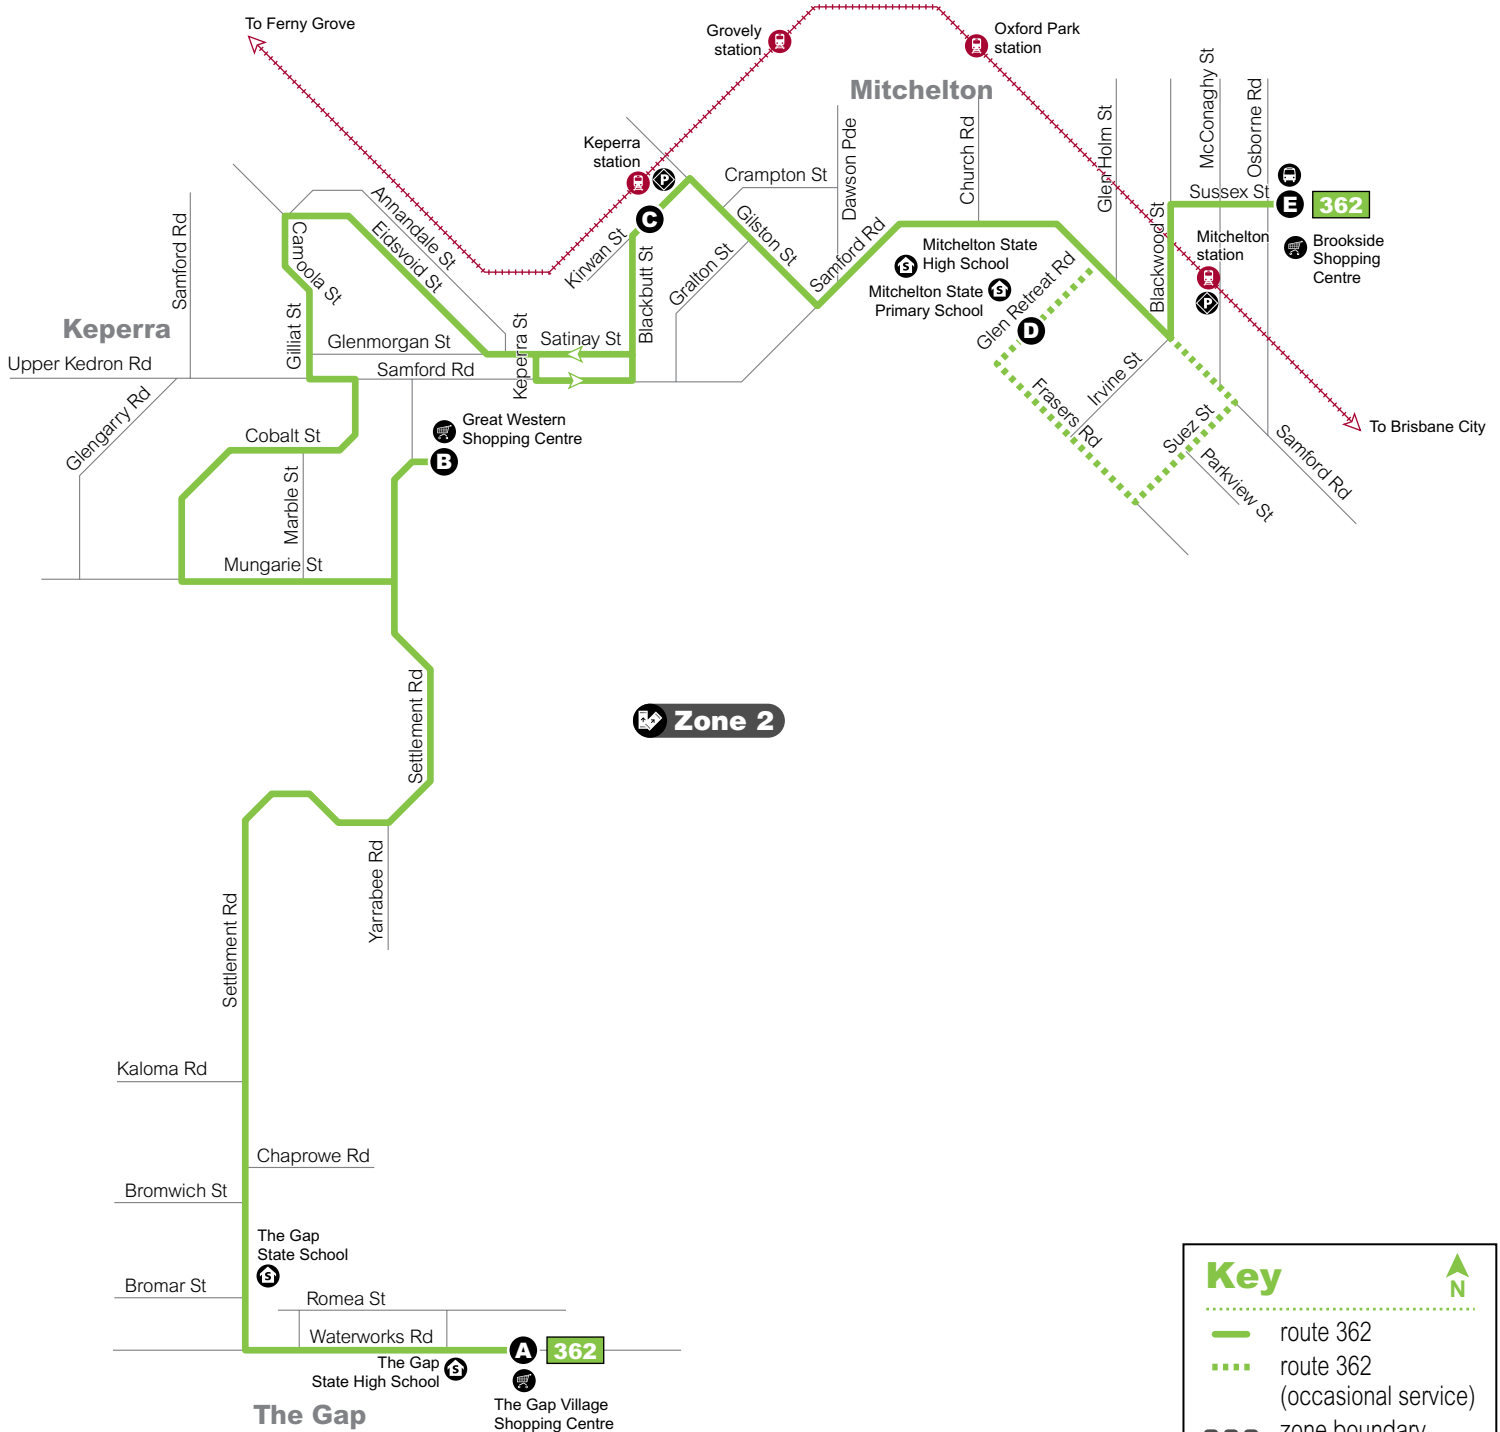

## Monday to Friday

map ref	Route number	362	362	362	362	362	362	362	362	362	362	362
		am	am	am	am	am	am	pm	pm	pm	pm	pm
A	The Gap Village	7.04	8.04	8.28	9.19	10.32	11.46	12.58	2.08	2.38	3.38	5.03
B	Great Western Shopping Centre	-	-	8.39	9.29	10.42	11.56	1.08	2.18	2.48	3.50	5.13
C	Keperra station	7.23	8.24	8.51	9.40	10.54	12.07	1.19	2.28	2.58	4.02	5.24
For real-time connecting train services, please download the <b>My TransLink</b> app, visit <a href="http://translink.com.au">translink.com.au</a> or call 13 12 30.												
D	Glen Retreat Rd	7.30	8.32	-	-	-	-	-	-	-	4.08	5.29
E	Brookside	7.40	8.38	9.01	9.51	11.04	12.16	1.27	2.37	3.06	4.16	5.35

## Monday to Friday

map ref	Route number	362	362	362	362	362	362	362	362	362	362
		am	am	am	am	pm	pm	pm	pm	pm	pm
E	Brookside B	7.44	8.42	9.55	11.08	12.20	1.31	2.41	3.10	4.20	5.39
D	Glen Retreat Rd	-	-	-	-	-	-	3.18	4.29	5.46	
For real-time connecting train services, please download the <b>My TransLink</b> app, visit <a href="http://translink.com.au">translink.com.au</a> or call 13 12 30.											
C	Keperra station	7.55	8.50	10.03	11.17	12.28	1.39	2.50	3.25	4.34	5.51
B	Great Western Shopping Centre	8.08	9.02	10.15	11.30	12.40	1.51	3.02	3.40	4.47	6.03
A	The Gap Village	8.21	9.12	10.25	11.39	12.51	2.01	3.14	3.50	4.56	6.14

# The Gap to Brookside

Effective from 9 January 2017

## Route description

**362** The Gap to Brookside  
servicing The Gap, Keperra, Mitchelton and Brookside.  
Operates Monday to Saturday only.

Dedicated to a better Brisbane

**Route 362**

Servicing

- The Gap
- Keperra
- Mitchelton
- Brookside