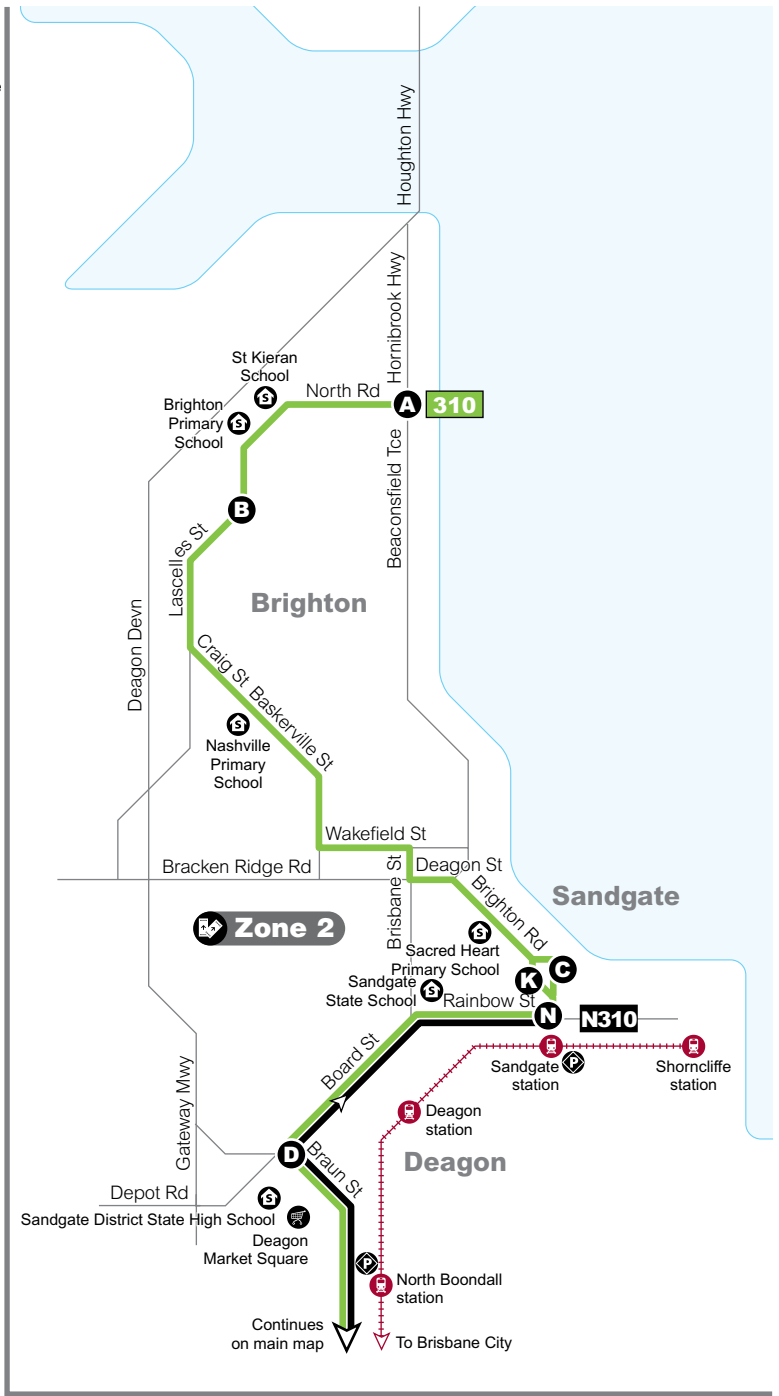

Routes

310, N310

Route map

Route 310

Servicing
Brighton
Sandgate
Deagon
Boondall
Virginia
Nundah
Toombul
RBWH
Fortitude Valley
City

Route N310

Servicing
City
Fortitude Valley
Clayfield
Toombul
Nundah
Virginia
Toombul
Deagon
Sandgate

Key

- route 310
- route N310
- zone boundary
- timing points
- busway station
- train line & station
- school
- shops
- hospital
- park 'n' ride

Diagrammatic map - not to scale