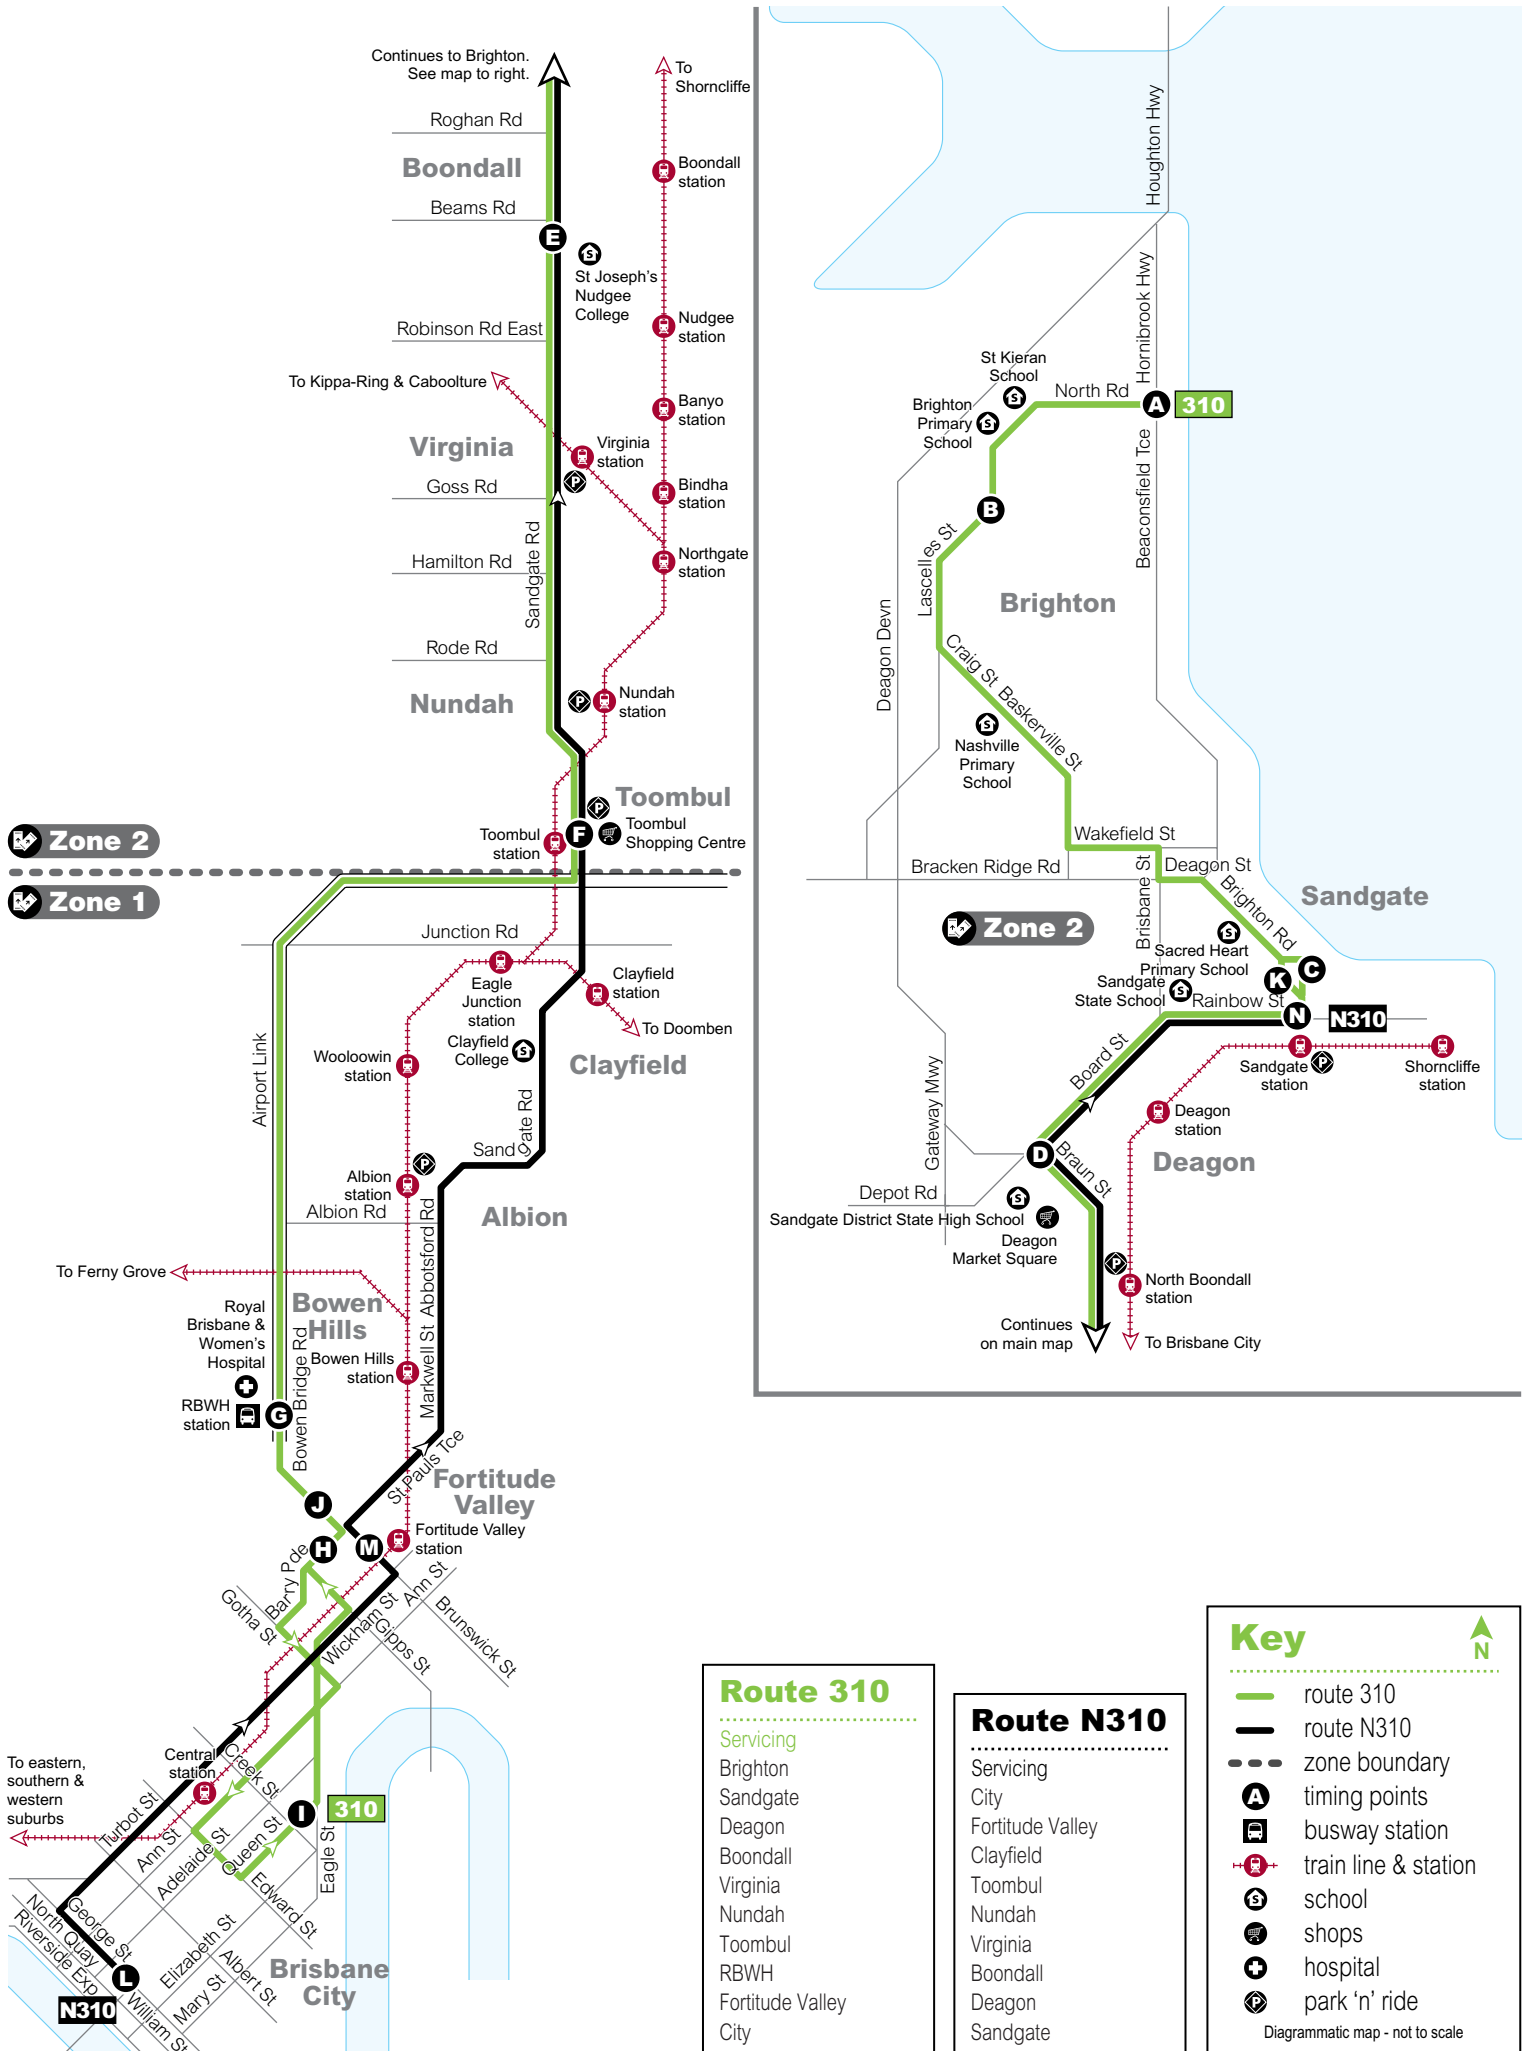

Routes

310, N310

Route map

Route 310

Servicing
Brighton
Sandgate
Deagon
Boondall
Virginia
Nundah
Toombul
RBWH
Fortitude Valley
City

Route N310

Servicing
City
Fortitude Valley
Clayfield
Toombul
Nundah
Virginia
Toombul
Deagon
Sandgate

Key

- route 310
- route N310
- zone boundary
- timing points
- busway station
- train line & station
- school
- shops
- hospital
- park 'n' ride

Diagrammatic map - not to scale