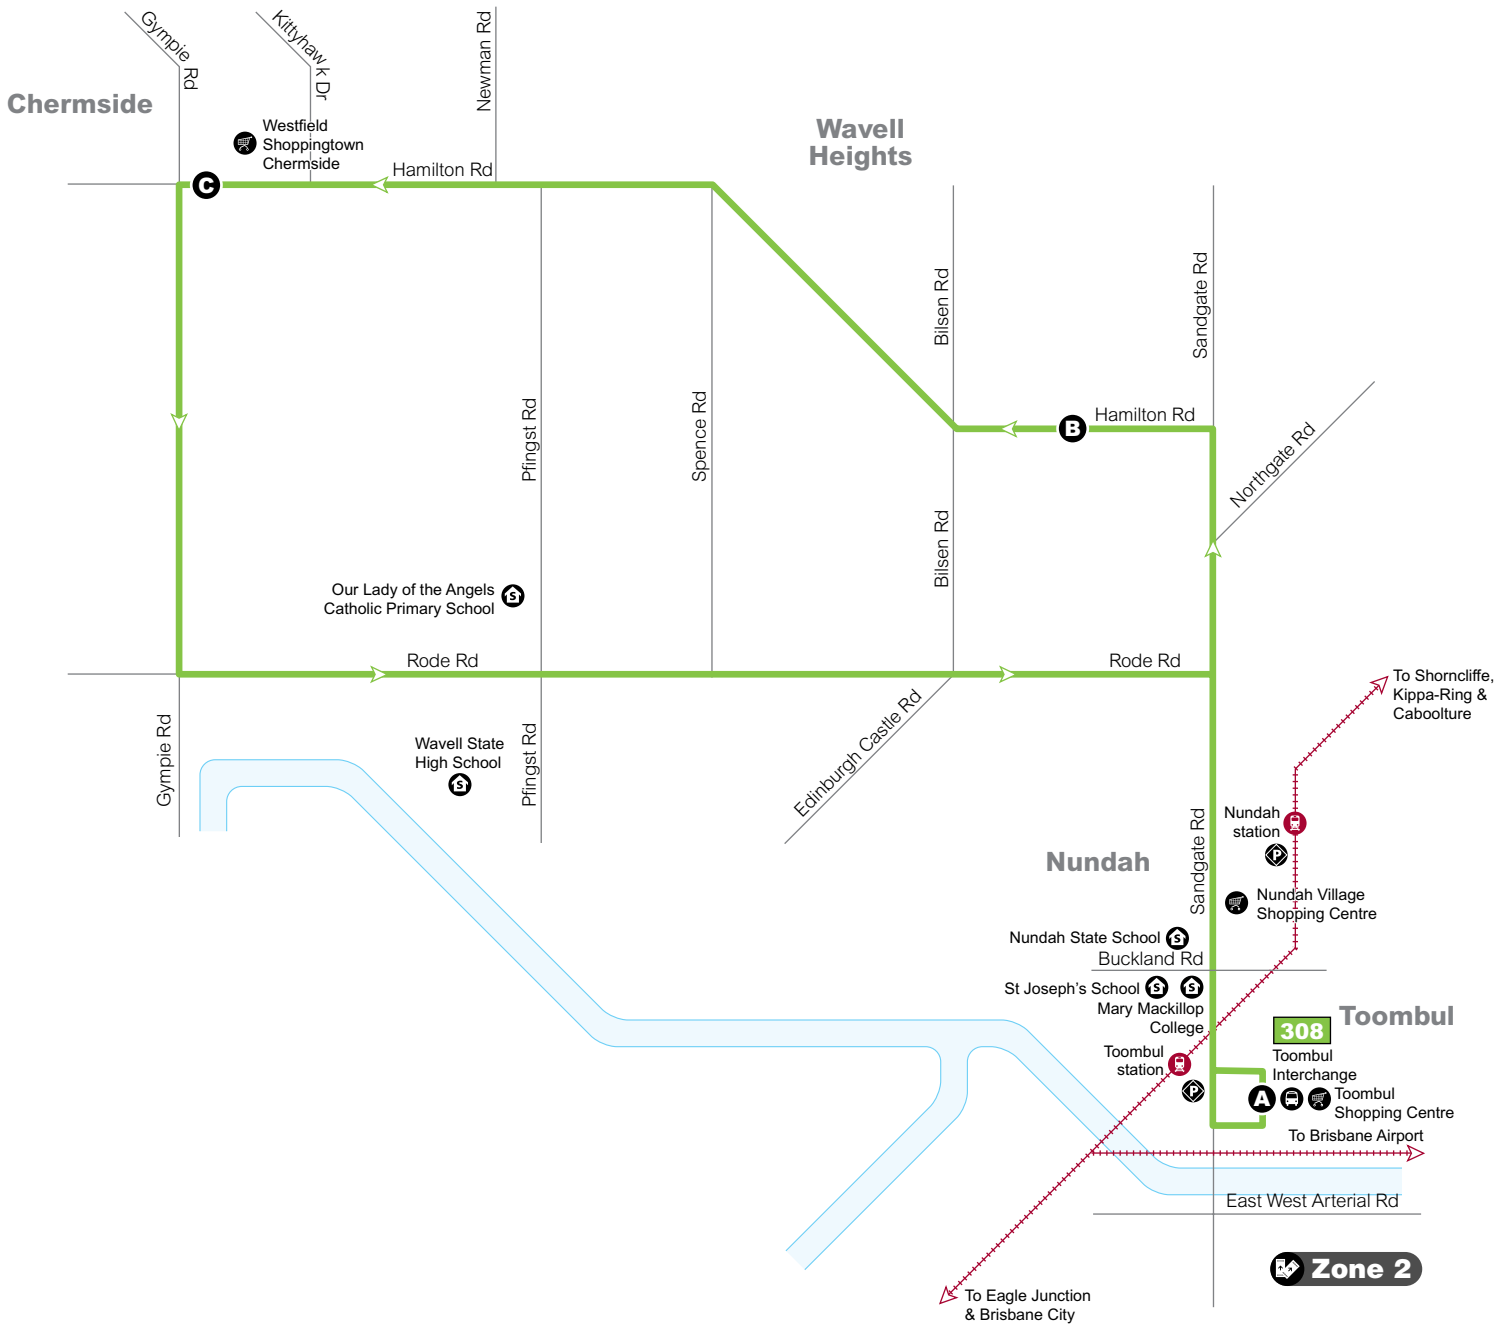

Key

- route 308
- - - zone boundary
- **A** timing points
- bus interchange
- train line & station
- school
- shops
- park 'n' ride

Diagrammatic map - not to scale

Route 308

Servicing

- Toombul
- Nundah
- Wavell Heights
- Chermside

Zone 2

Zone 2