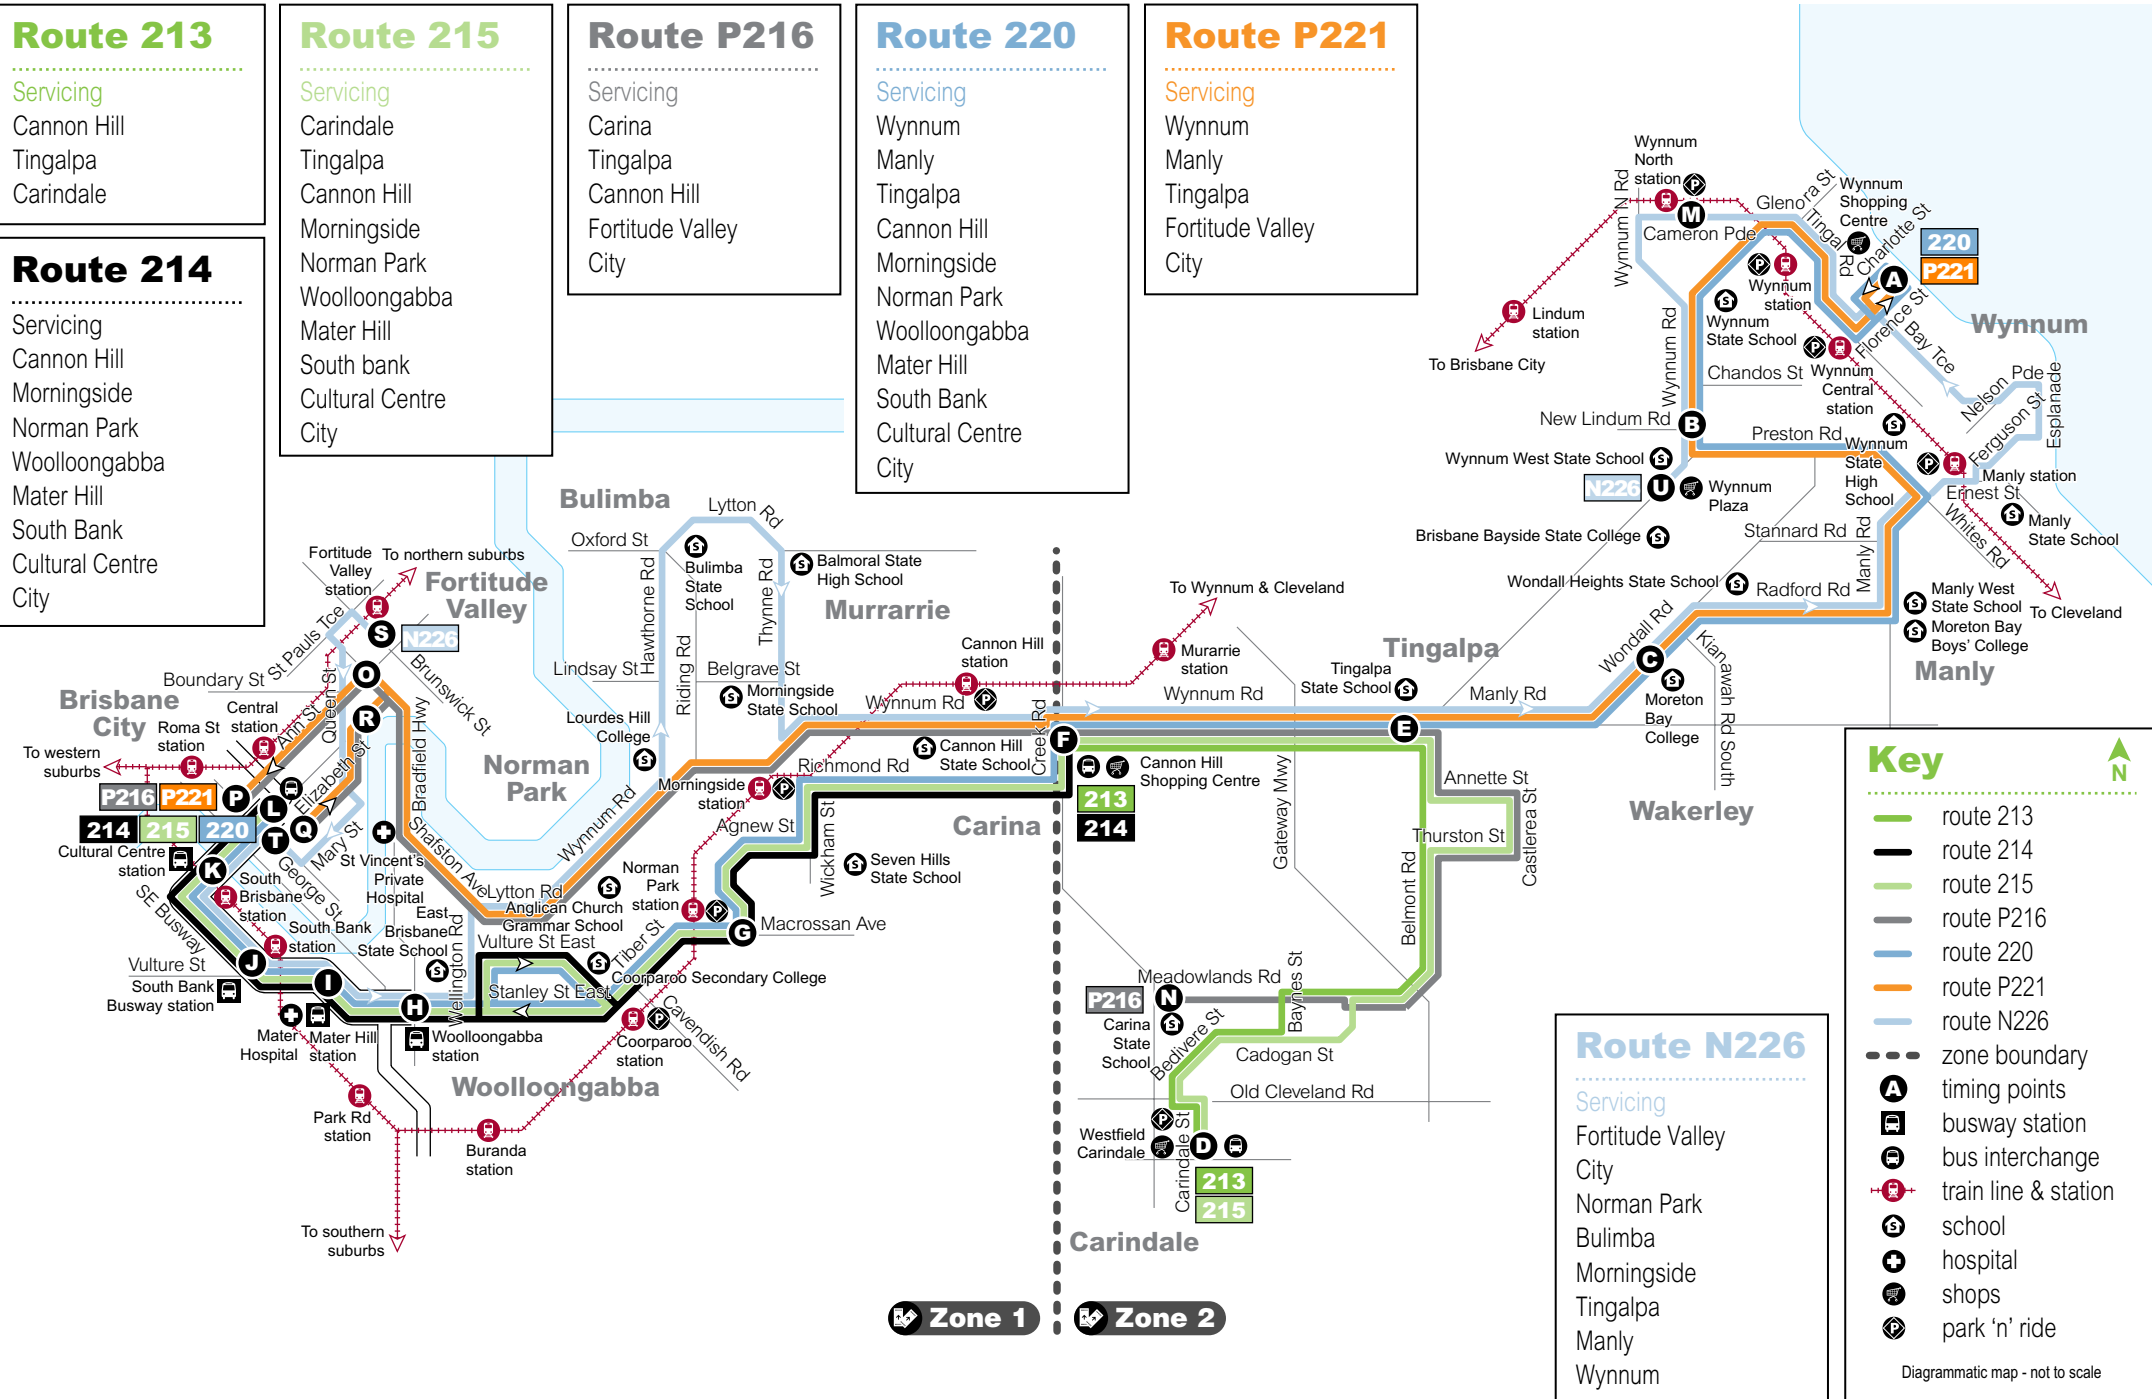

213, 214, 215, P216, 220, P221, N226

Route map

Route 213

Servicing
Cannon Hill
Tingalpa
Carindale

Route 214

Servicing
Cannon Hill
Morningside
Norman Park
Woolloongabba
Mater Hill
South Bank
Cultural Centre
City

Route 215

Servicing
Carindale
Tingalpa
Cannon Hill
Morningside
Norman Park
Woolloongabba
Mater Hill
South bank
Cultural Centre
City

Route P216

Servicing
Carina
Tingalpa
Cannon Hill
Fortitude Valley
City

Route 220

Servicing
Wynnum
Manly
Tingalpa
Cannon Hill
Morningside
Norman Park
Woolloongabba
Mater Hill
South Bank
Cultural Centre
City

Route P221

Servicing
Wynnum
Manly
Tingalpa
Fortitude Valley
City

Key

- route 213
- route 214
- route 215
- route P216
- route 220
- route P221
- route N226
- - - zone boundary
- **A** timing points
- busway station
- bus interchange
- train line & station
- school
- hospital
- shops
- park 'n' ride

Diagrammatic map - not to scale

Route N226

Servicing
Fortitude Valley
City
Norman Park
Bulimba
Morningside
Tingalpa
Manly
Wynnum