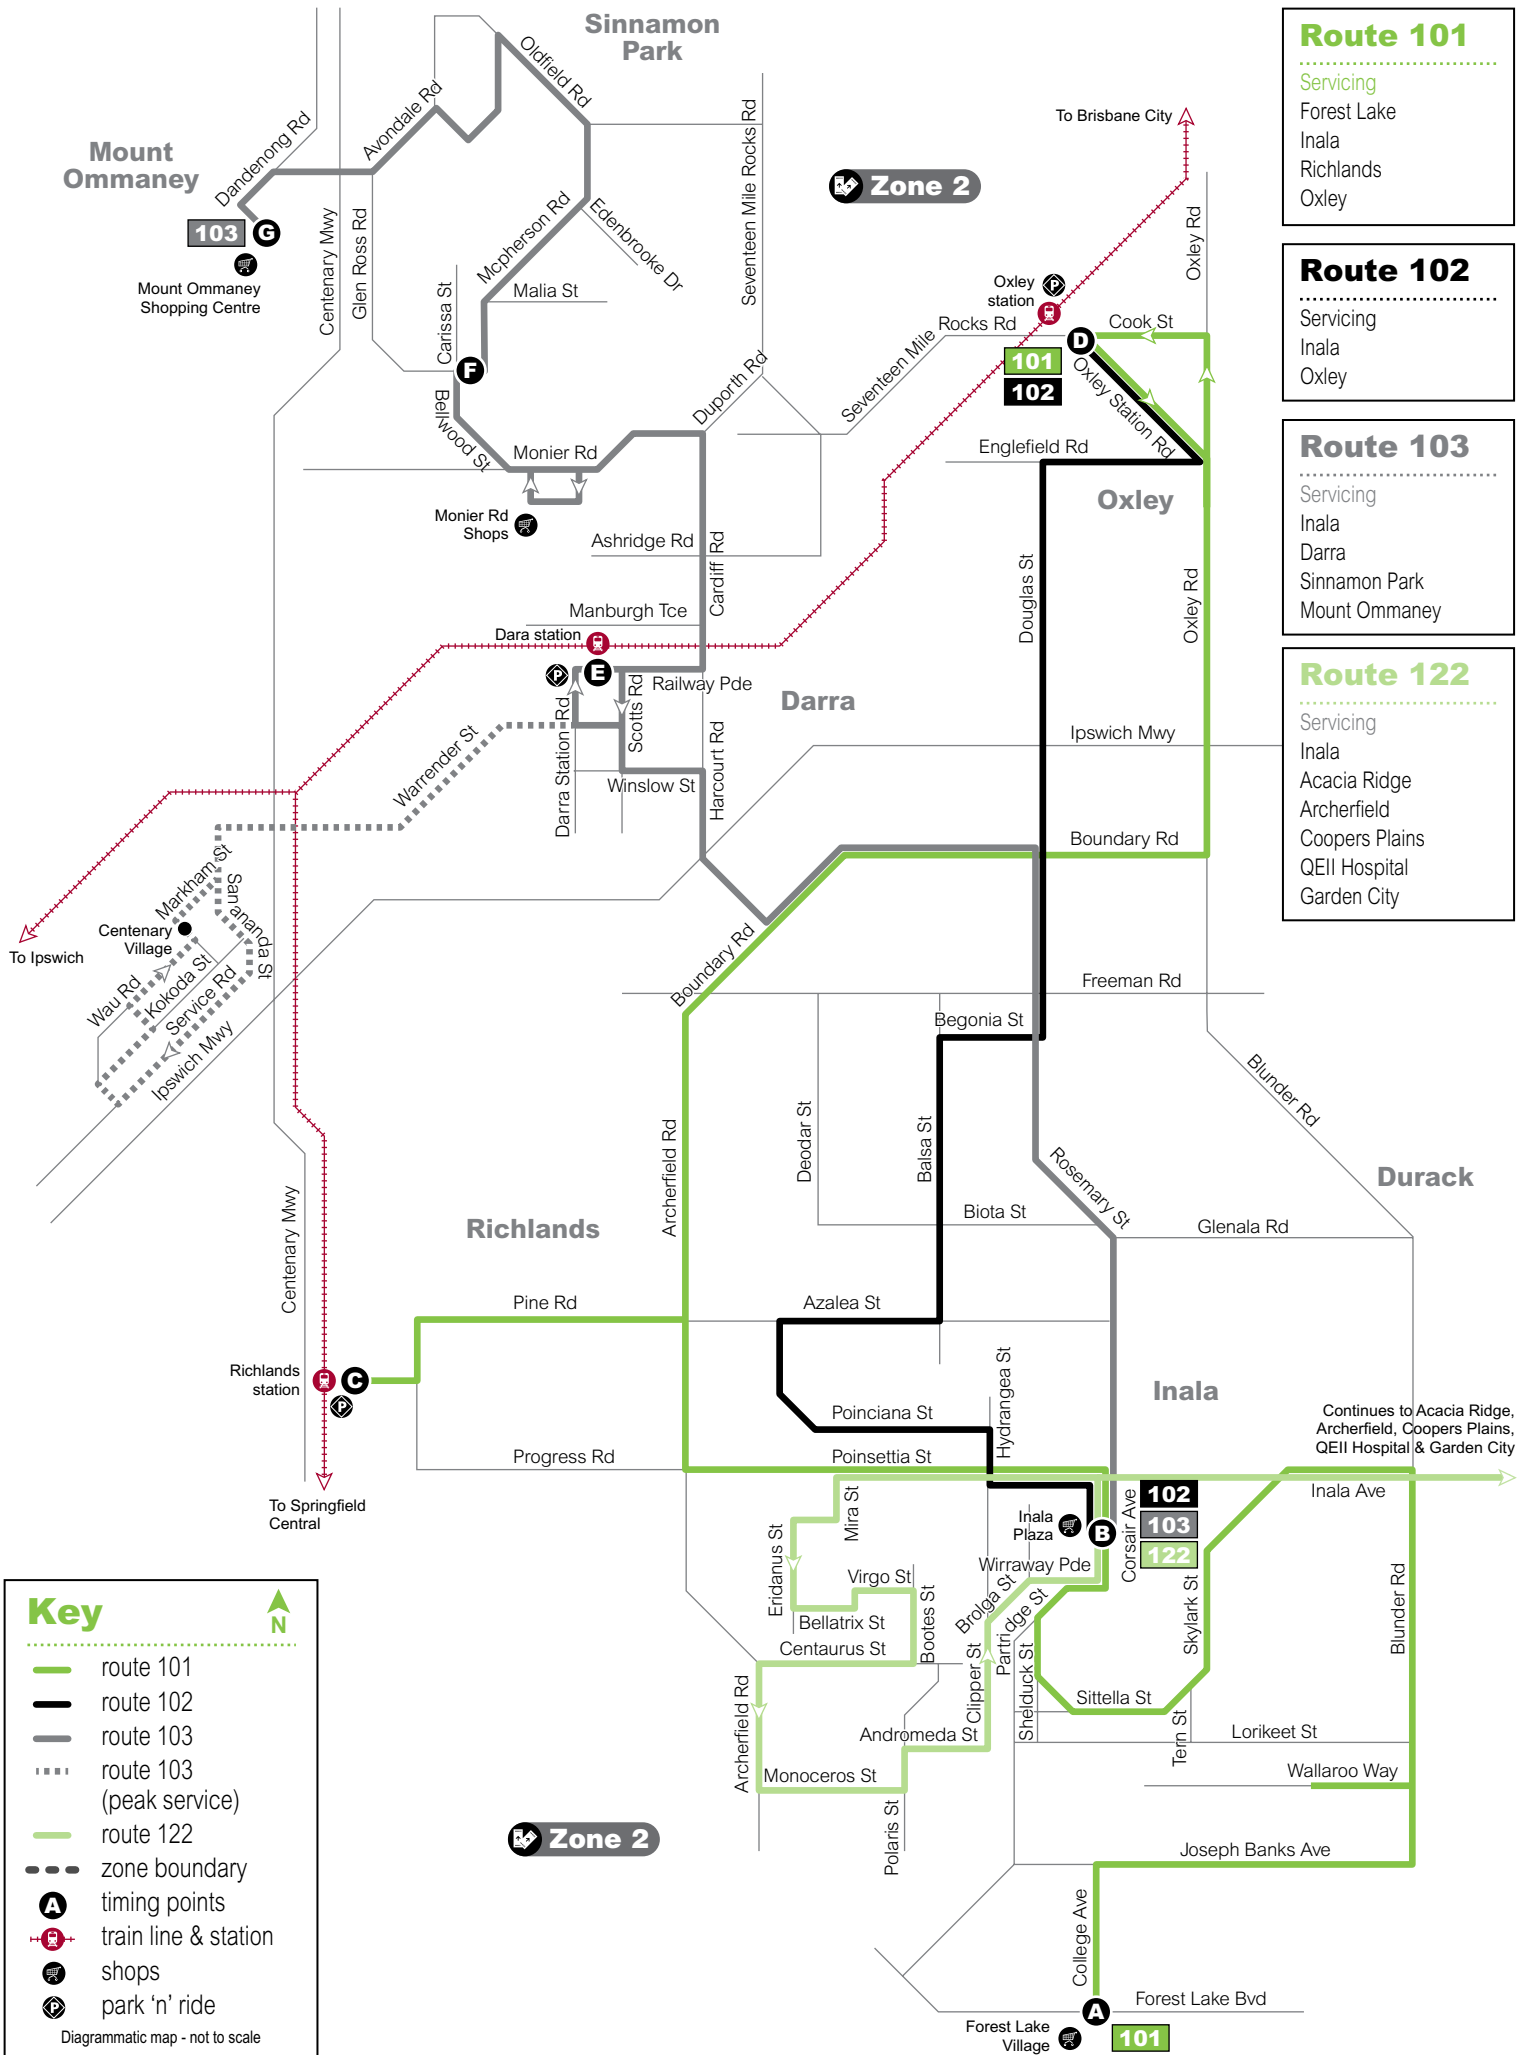

Effective from **9 January 2017**

Route descriptions

- 101** Forest Lake to Oxley
servicing Forest Lake, Inala, Richlands and Oxley.
Operates 7 days.
- 102** Inala to Oxley
servicing Inala, Inala West and Oxley.
Operates 7 days.
- 103** Inala to Mount Ommaney
servicing Inala, Darra, Sinnamon Park and Mount Ommaney.
Operates 7 days.

© The State of Queensland (Department of Transport and Main Roads) 2022
Printed May 2022

Dedicated to a better Brisbane

Queensland
Government

Routes

101, 102, 103, 122

Route map

Route 101
 Servicing
 Forest Lake
 Inala
 Richlands
 Oxley

Route 102
 Servicing
 Inala
 Oxley

Route 103
 Servicing
 Inala
 Darra
 Sinnamon Park
 Mount Ommaney

Route 122
 Servicing
 Inala
 Acacia Ridge
 Archerfield
 Coopers Plains
 QEII Hospital
 Garden City

Key

- route 101
- route 102
- route 103
- route 103 (peak service)
- route 122
- zone boundary
- timing points
- train line & station
- shops
- park 'n' ride

Saturday

map ref	Route number	101	101	101	101	101	101	101	101	101	
		am	am	am	am	pm	pm	pm	pm	pm	
A	Forest Lake Village	7.17	8.17	9.17	10.17	12.17	1.17	2.17	3.17	4.17	5.17
B	Inala Plaza D	7.32	8.32	9.32	10.32	12.32	1.32	2.32	3.32	4.32	5.32
C	Richlands station B	7.43	8.43	9.43	10.43	12.43	1.43	2.43	3.43	4.43	5.43