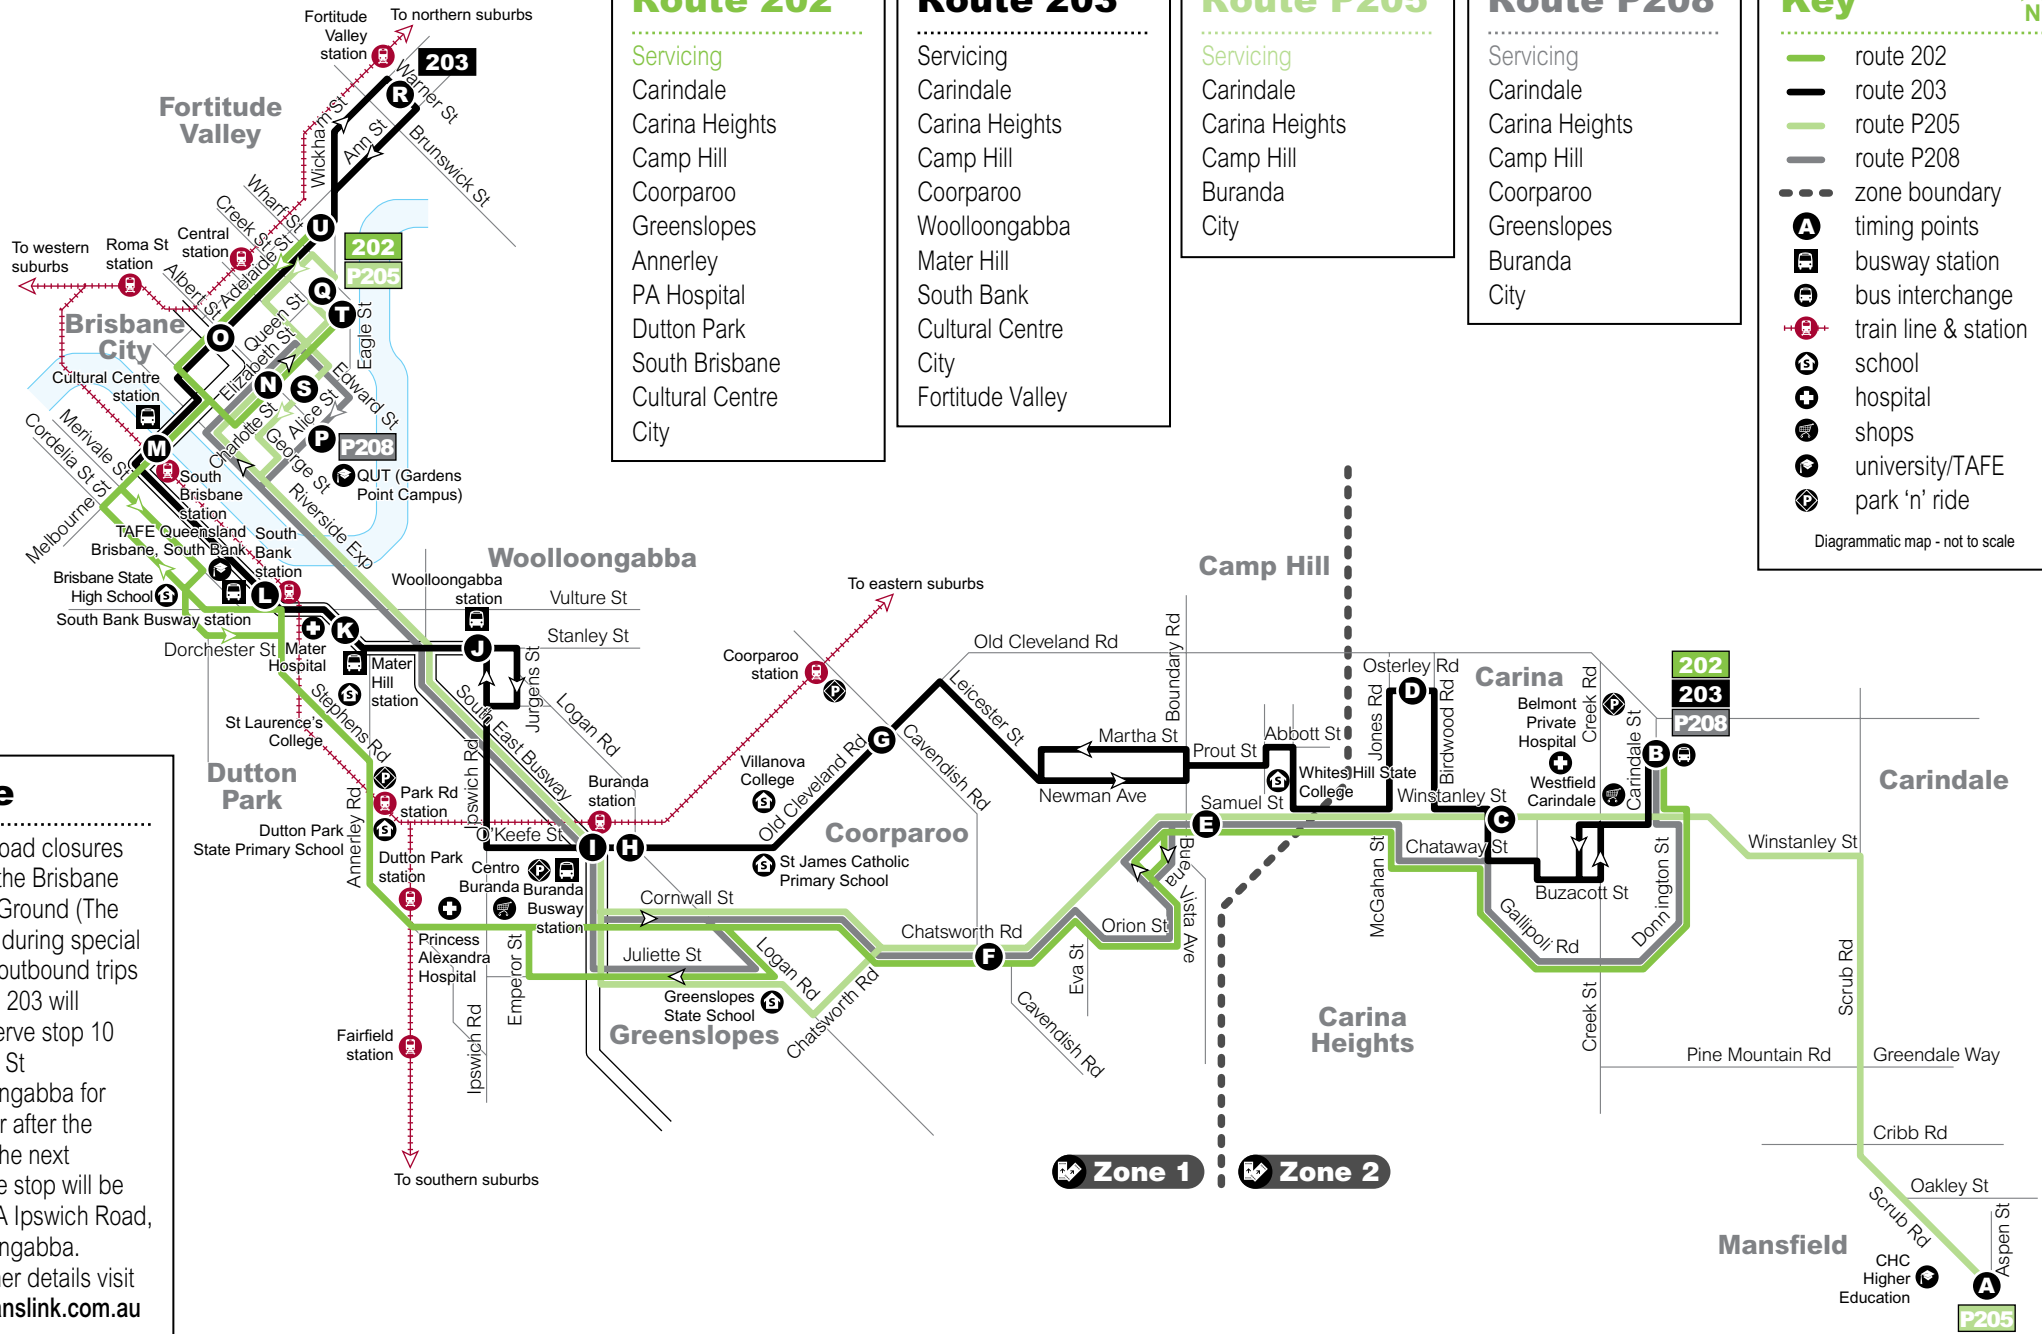

Routes

202, 203, P205, P208

Route map

Route 202

Servicing

- Carindale
- Carina Heights
- Camp Hill
- Coorparoo
- Greenslopes
- Annerley
- PA Hospital
- Dutton Park
- South Brisbane
- Cultural Centre
- City

Route 203

Servicing

- Carindale
- Carina Heights
- Camp Hill
- Coorparoo
- Woolloongabba
- Mater Hill
- South Bank
- Cultural Centre
- City
- Fortitude Valley

Route P205

Servicing

- Carindale
- Carina Heights
- Camp Hill
- Buranda
- City

Route P208

Servicing

- Carindale
- Carina Heights
- Camp Hill
- Coorparoo
- Greenslopes
- Buranda
- City

Key

- route 202
- route 203
- route P205
- route P208
- zone boundary
- timing points
- busway station
- bus interchange
- train line & station
- school
- hospital
- shops
- university/TAFE
- park 'n' ride

Diagrammatic map - not to scale

Note

Due to road closures around the Brisbane Cricket Ground (The Gabba) during special events, outbound trips on route 203 will not observe stop 10 Jurgens St Woolloongabba for one hour after the event. The next available stop will be stop 10A Ipswich Road, Woolloongabba. For further details visit www.translink.com.au