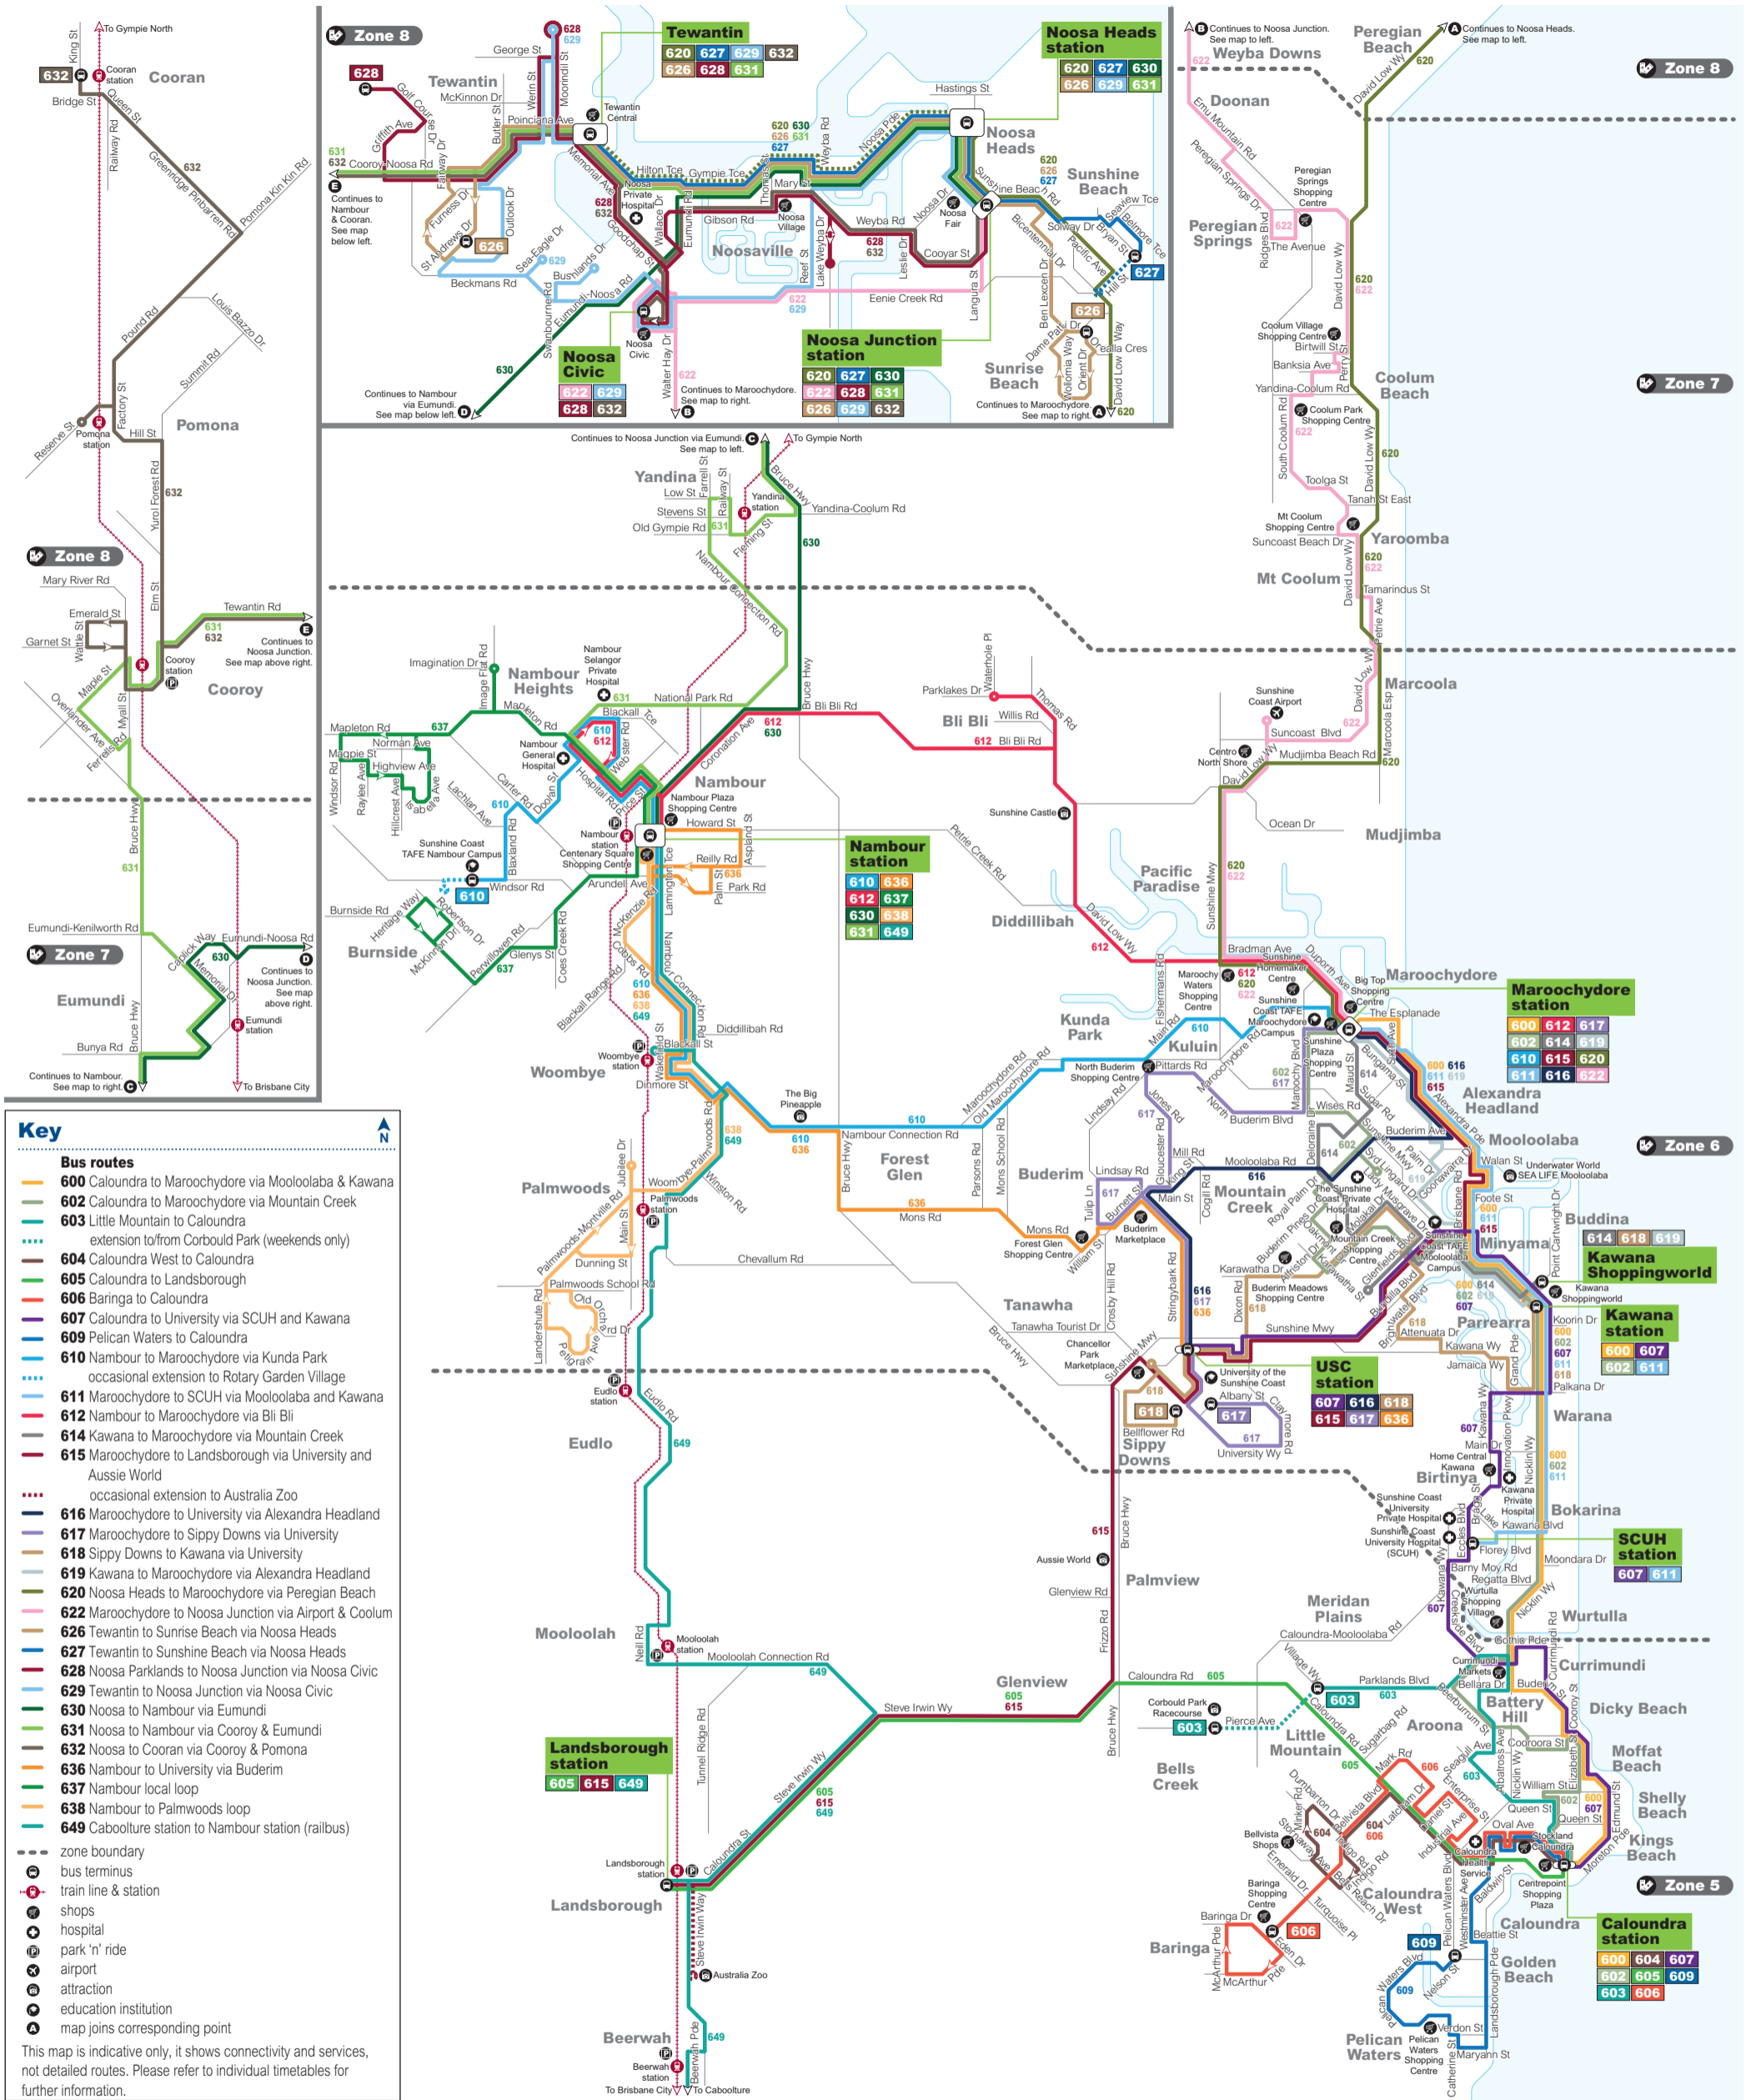

Sunshine Coast network map

Effective July 2021

Download the MyTransLink app, visit translink.com.au or call 13 12 30