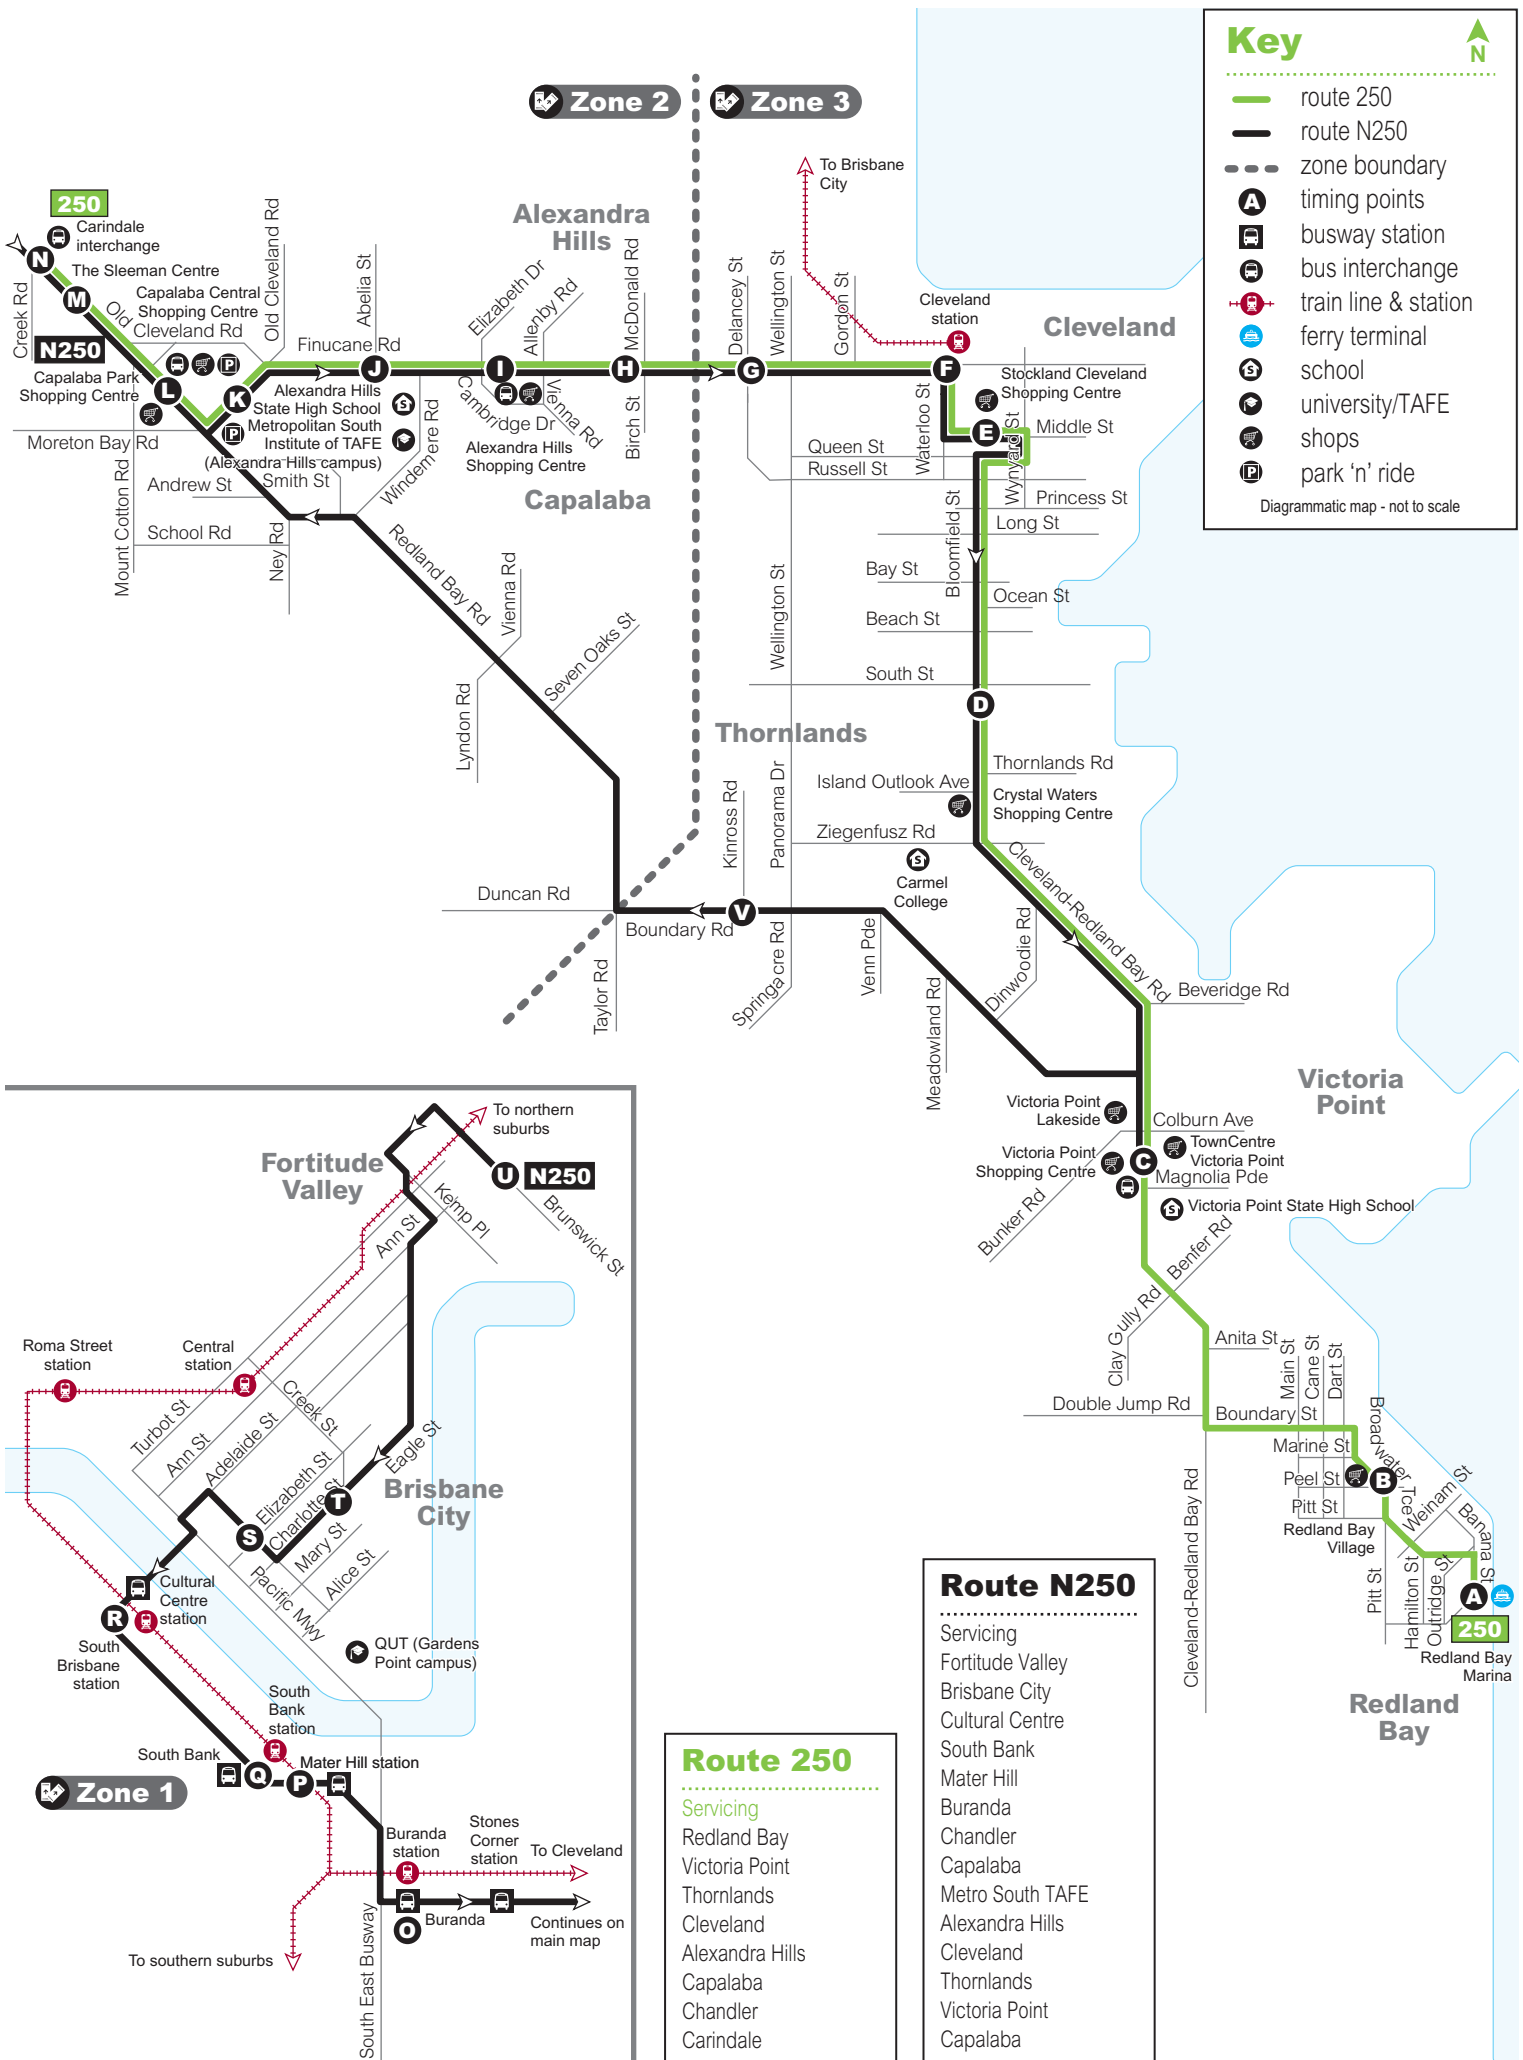

Routes 250, N250

Route map

Key

- route 250
- route N250
- zone boundary
- timing points
- busway station
- bus interchange
- train line & station
- ferry terminal
- school
- university/TAFE
- shops
- park 'n' ride

Diagrammatic map - not to scale

Route N250

Servicing

- Fortitude Valley
- Brisbane City
- Cultural Centre
- South Bank
- Mater Hill
- Buranda
- Chandler
- Capalaba
- Metro South TAFE
- Alexandra Hills
- Cleveland
- Thornlands
- Victoria Point
- Capalaba

Route 250

Servicing

- Redland Bay
- Victoria Point
- Thornlands
- Cleveland
- Alexandra Hills
- Capalaba
- Chandler
- Carindale