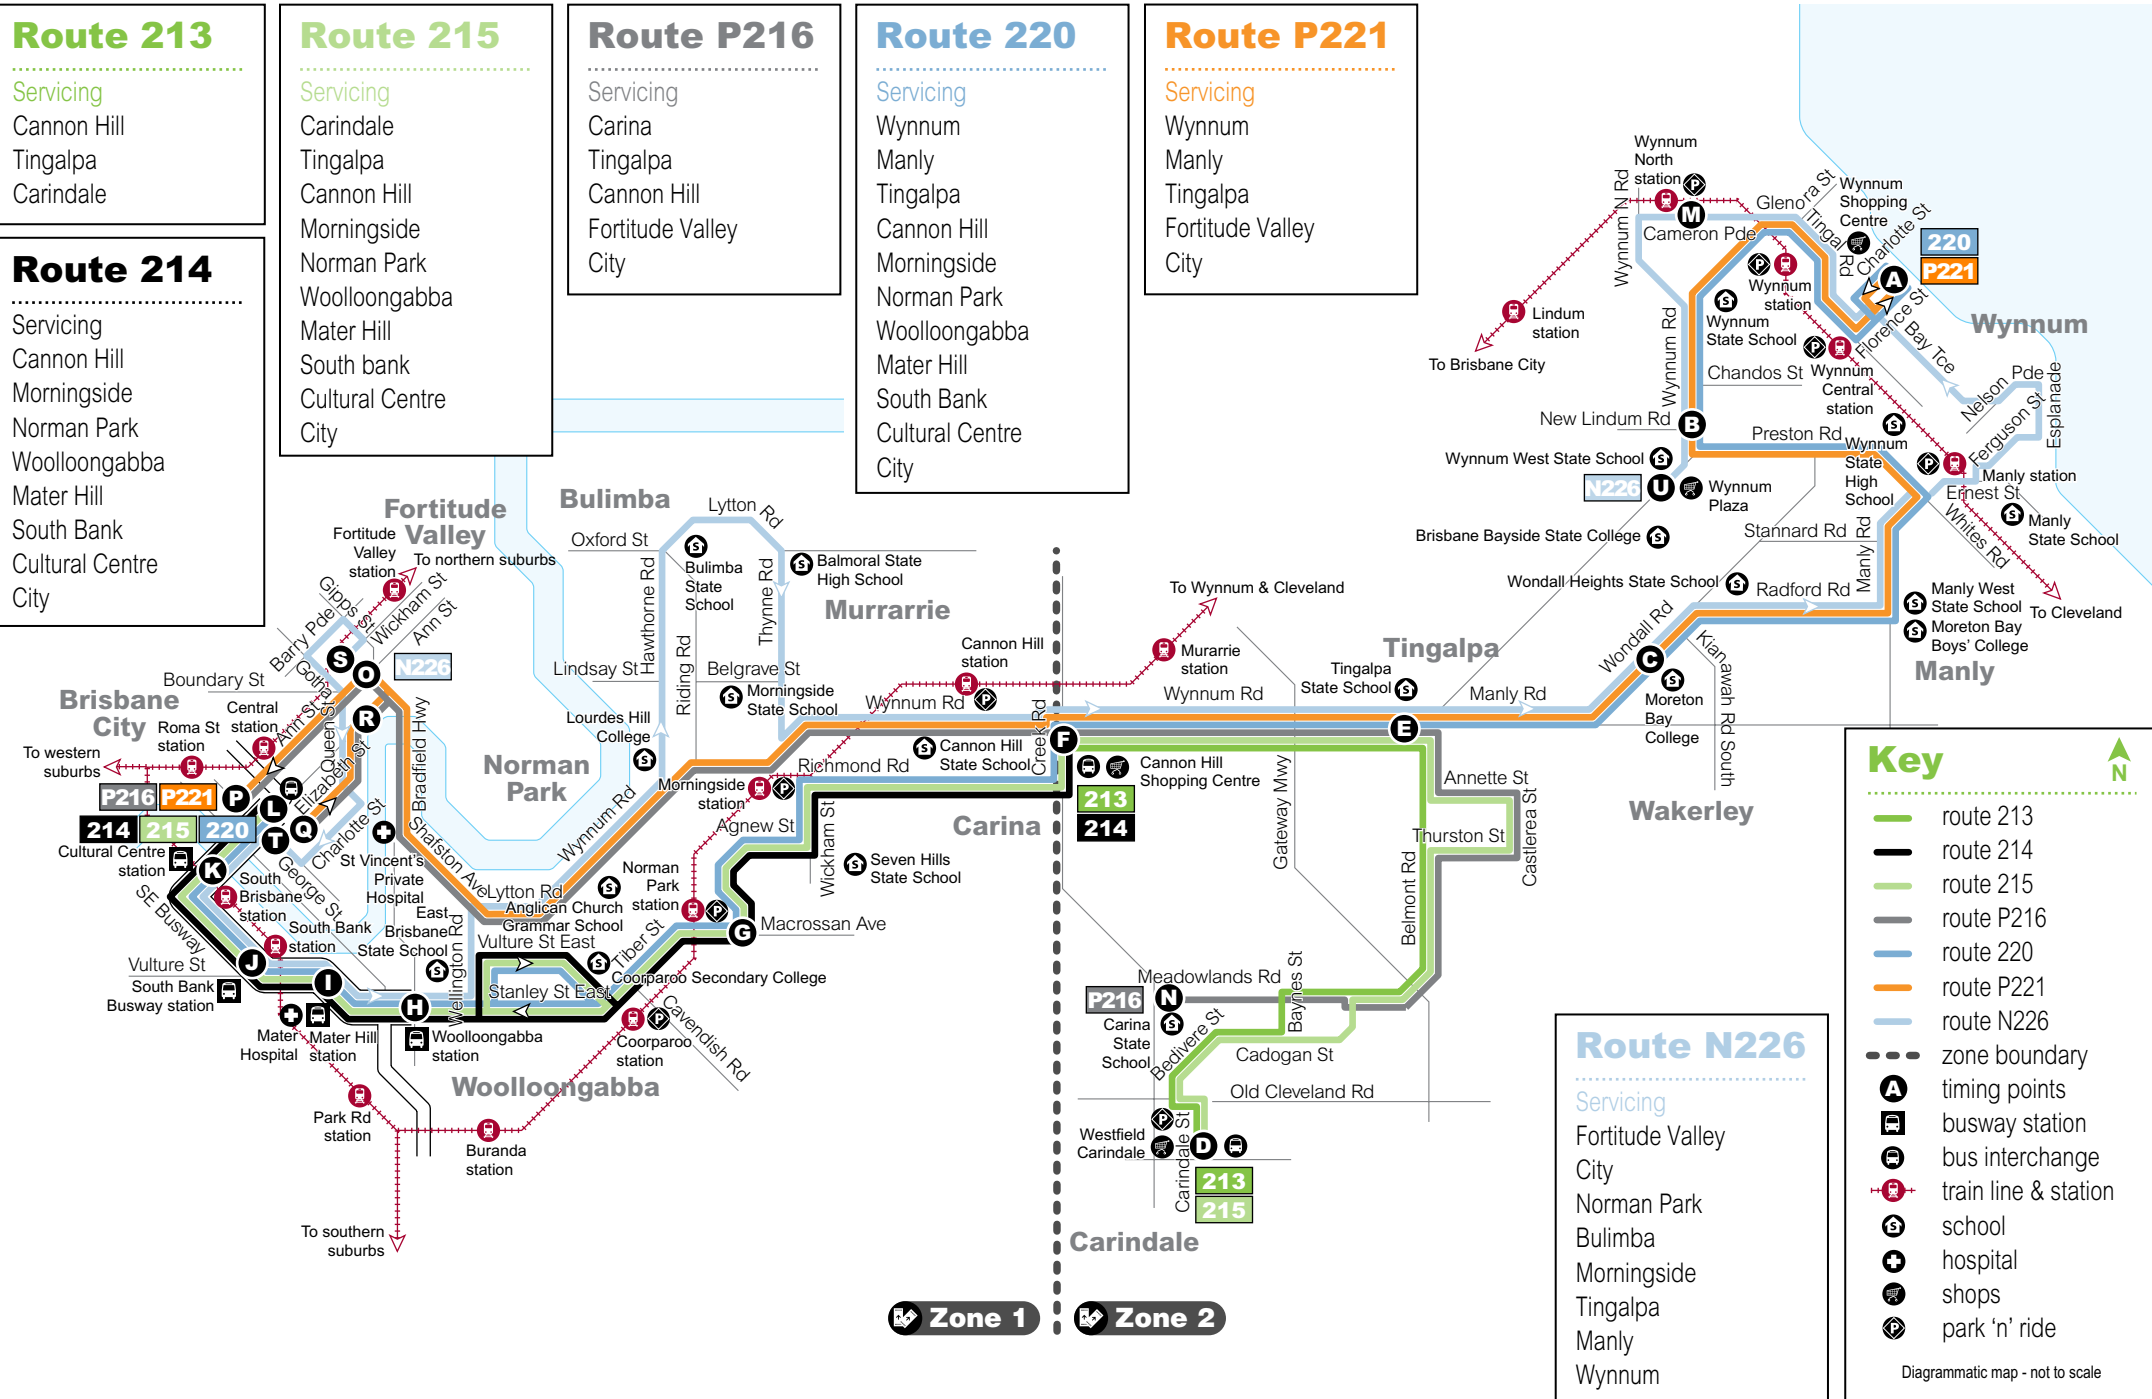

Routes 213, 214, 215, P216, 220, P221, N226

Route map

Route 213

Servicing
Cannon Hill
Tingalpa
Carindale

Route 214

Servicing
Cannon Hill
Morningside
Norman Park
Woolloongabba
Mater Hill
South Bank
Cultural Centre
City

Route 215

Servicing
Carindale
Tingalpa
Cannon Hill
Morningside
Norman Park
Woolloongabba
Mater Hill
South bank
Cultural Centre
City

Route P216

Servicing
Carina
Tingalpa
Cannon Hill
Fortitude Valley
City

Route 220

Servicing
Wynnum
Manly
Tingalpa
Cannon Hill
Morningside
Norman Park
Woolloongabba
Mater Hill
South Bank
Cultural Centre
City

Route P221

Servicing
Wynnum
Manly
Tingalpa
Fortitude Valley
City

Key

- route 213
- route 214
- route 215
- route P216
- route 220
- route P221
- route N226
- - - zone boundary
- **A** timing points
- busway station
- bus interchange
- train line & station
- school
- hospital
- shops
- park 'n' ride

Diagrammatic map - not to scale

Route N226

Servicing
Fortitude Valley
City
Norman Park
Bulimba
Morningside
Tingalpa
Manly
Wynnum

Zone 1   **Zone 2**