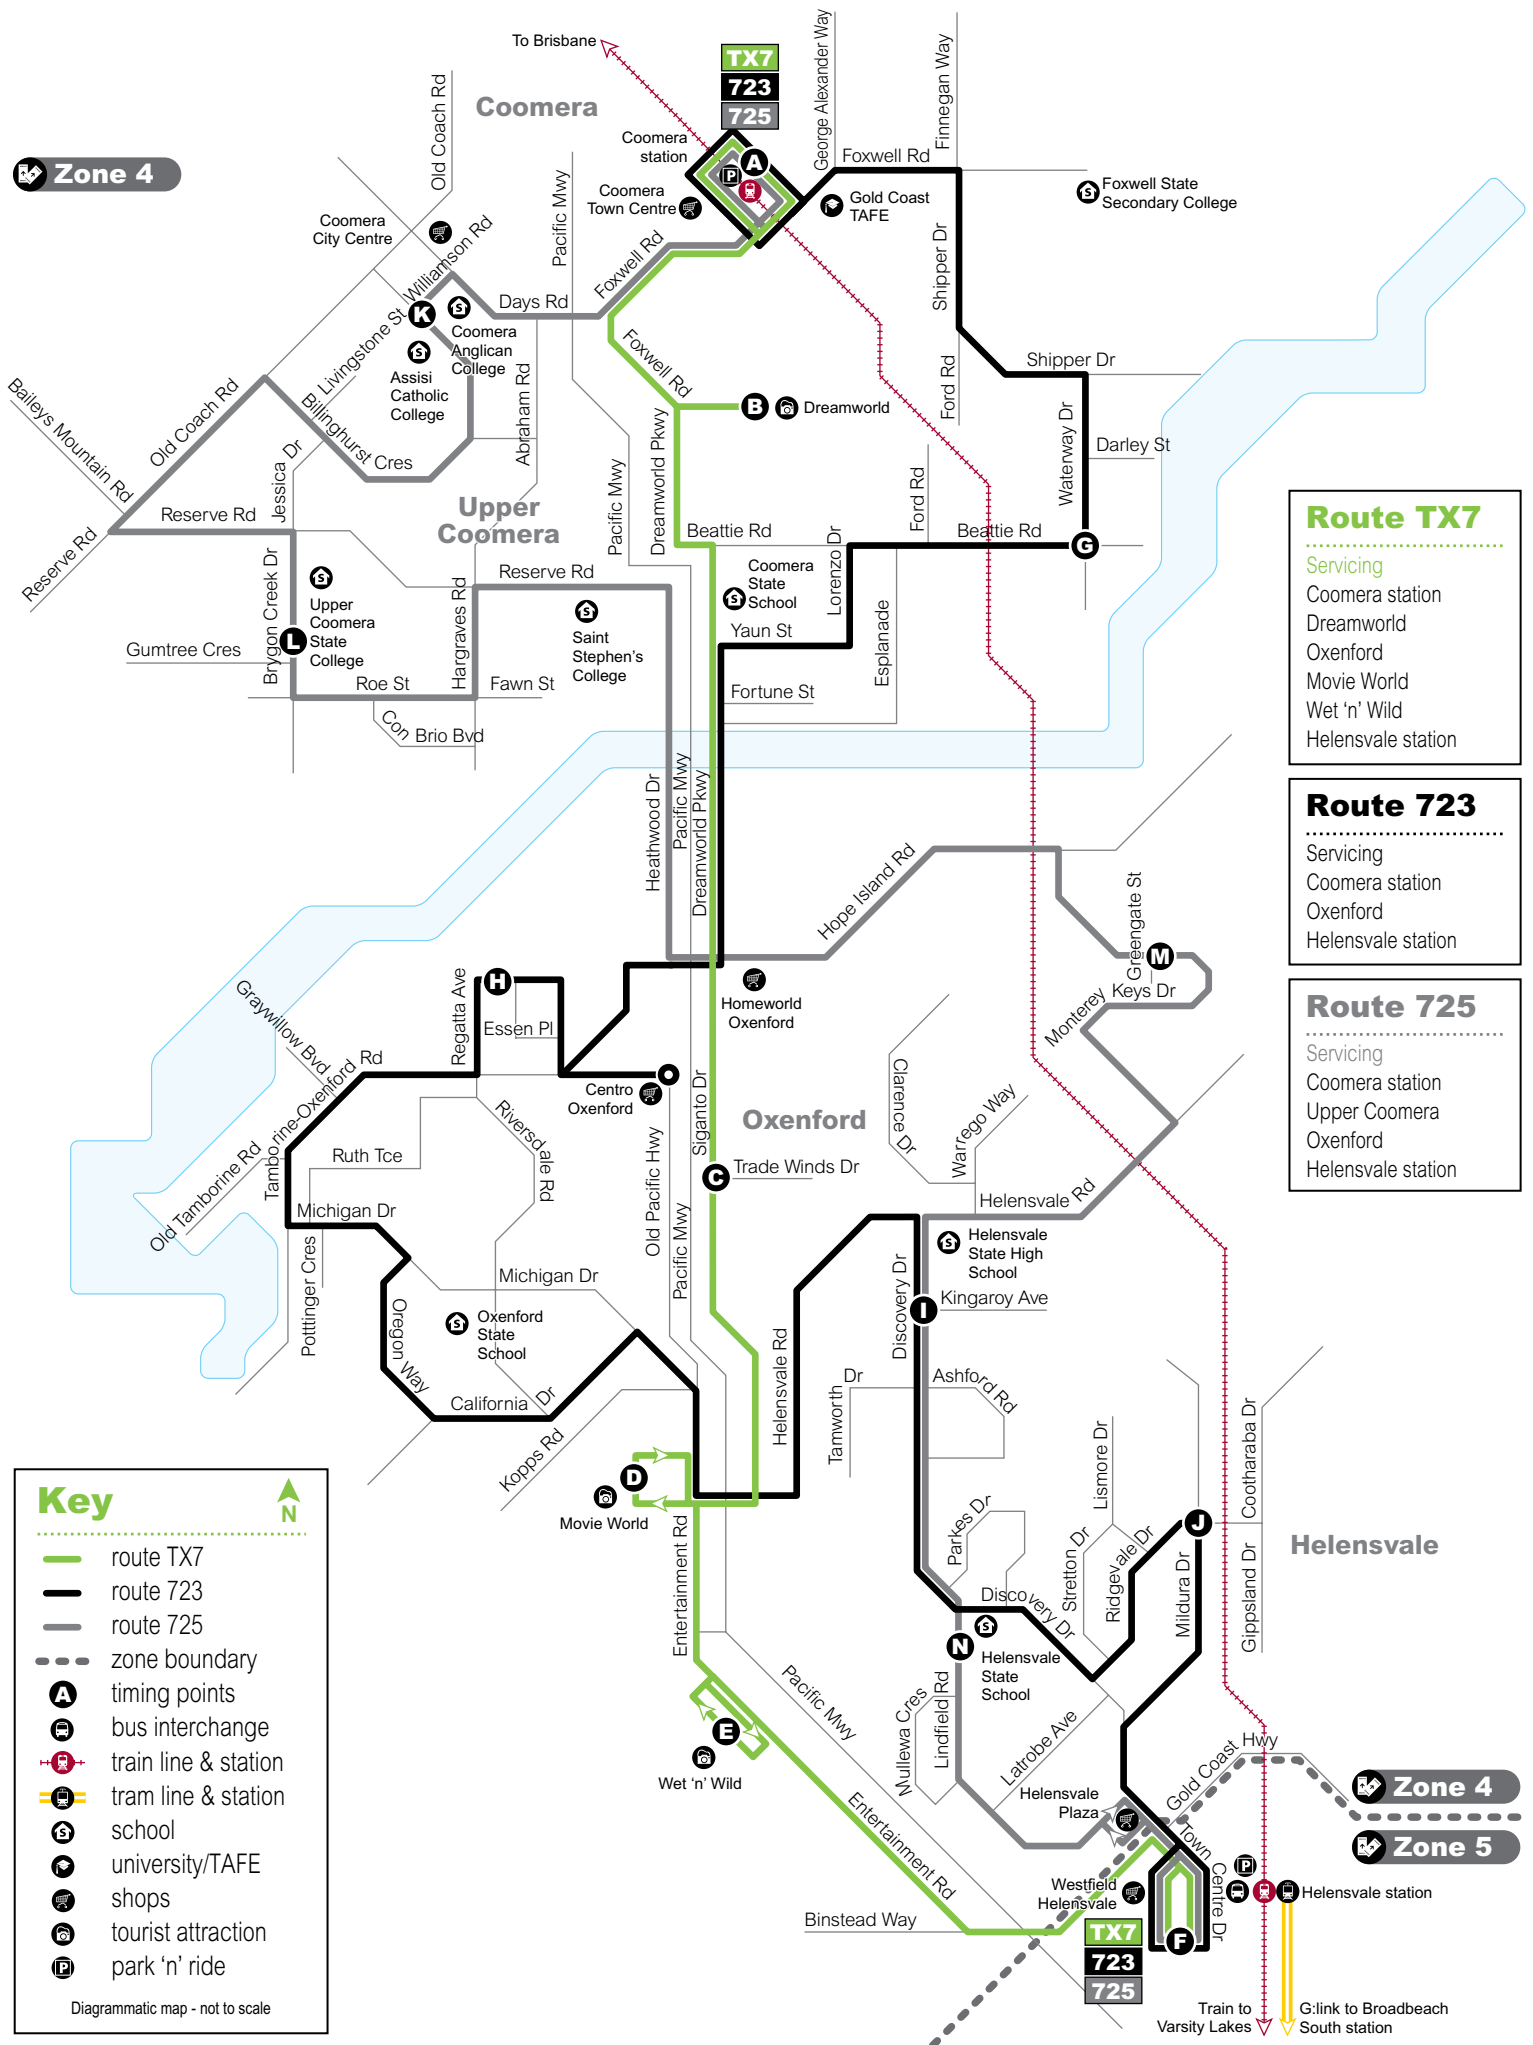

Routes

TX7, 723, 725

Route map

Zone 4

Route TX7

1. Servicing
2. Coomera station
   - Dreamworld
   - Oxenford
   - Movie World
   - Wet 'n' Wild
   - Helensvale station

Route 723

1. Servicing
2. Coomera station
   - Oxenford
   - Helensvale station

Route 725

1. Servicing
2. Coomera station
   - Upper Coomera
   - Oxenford
   - Helensvale station

Key

- route TX7
- route 723
- route 725
- zone boundary
- timing points
- bus interchange
- train line & station
- tram line & station
- school
- university/TAFE
- shops
- tourist attraction
- park 'n' ride

Diagrammatic map - not to scale

Zone 4

Zone 5

Train to Varsity Lakes
G-link to Broadbeach South station