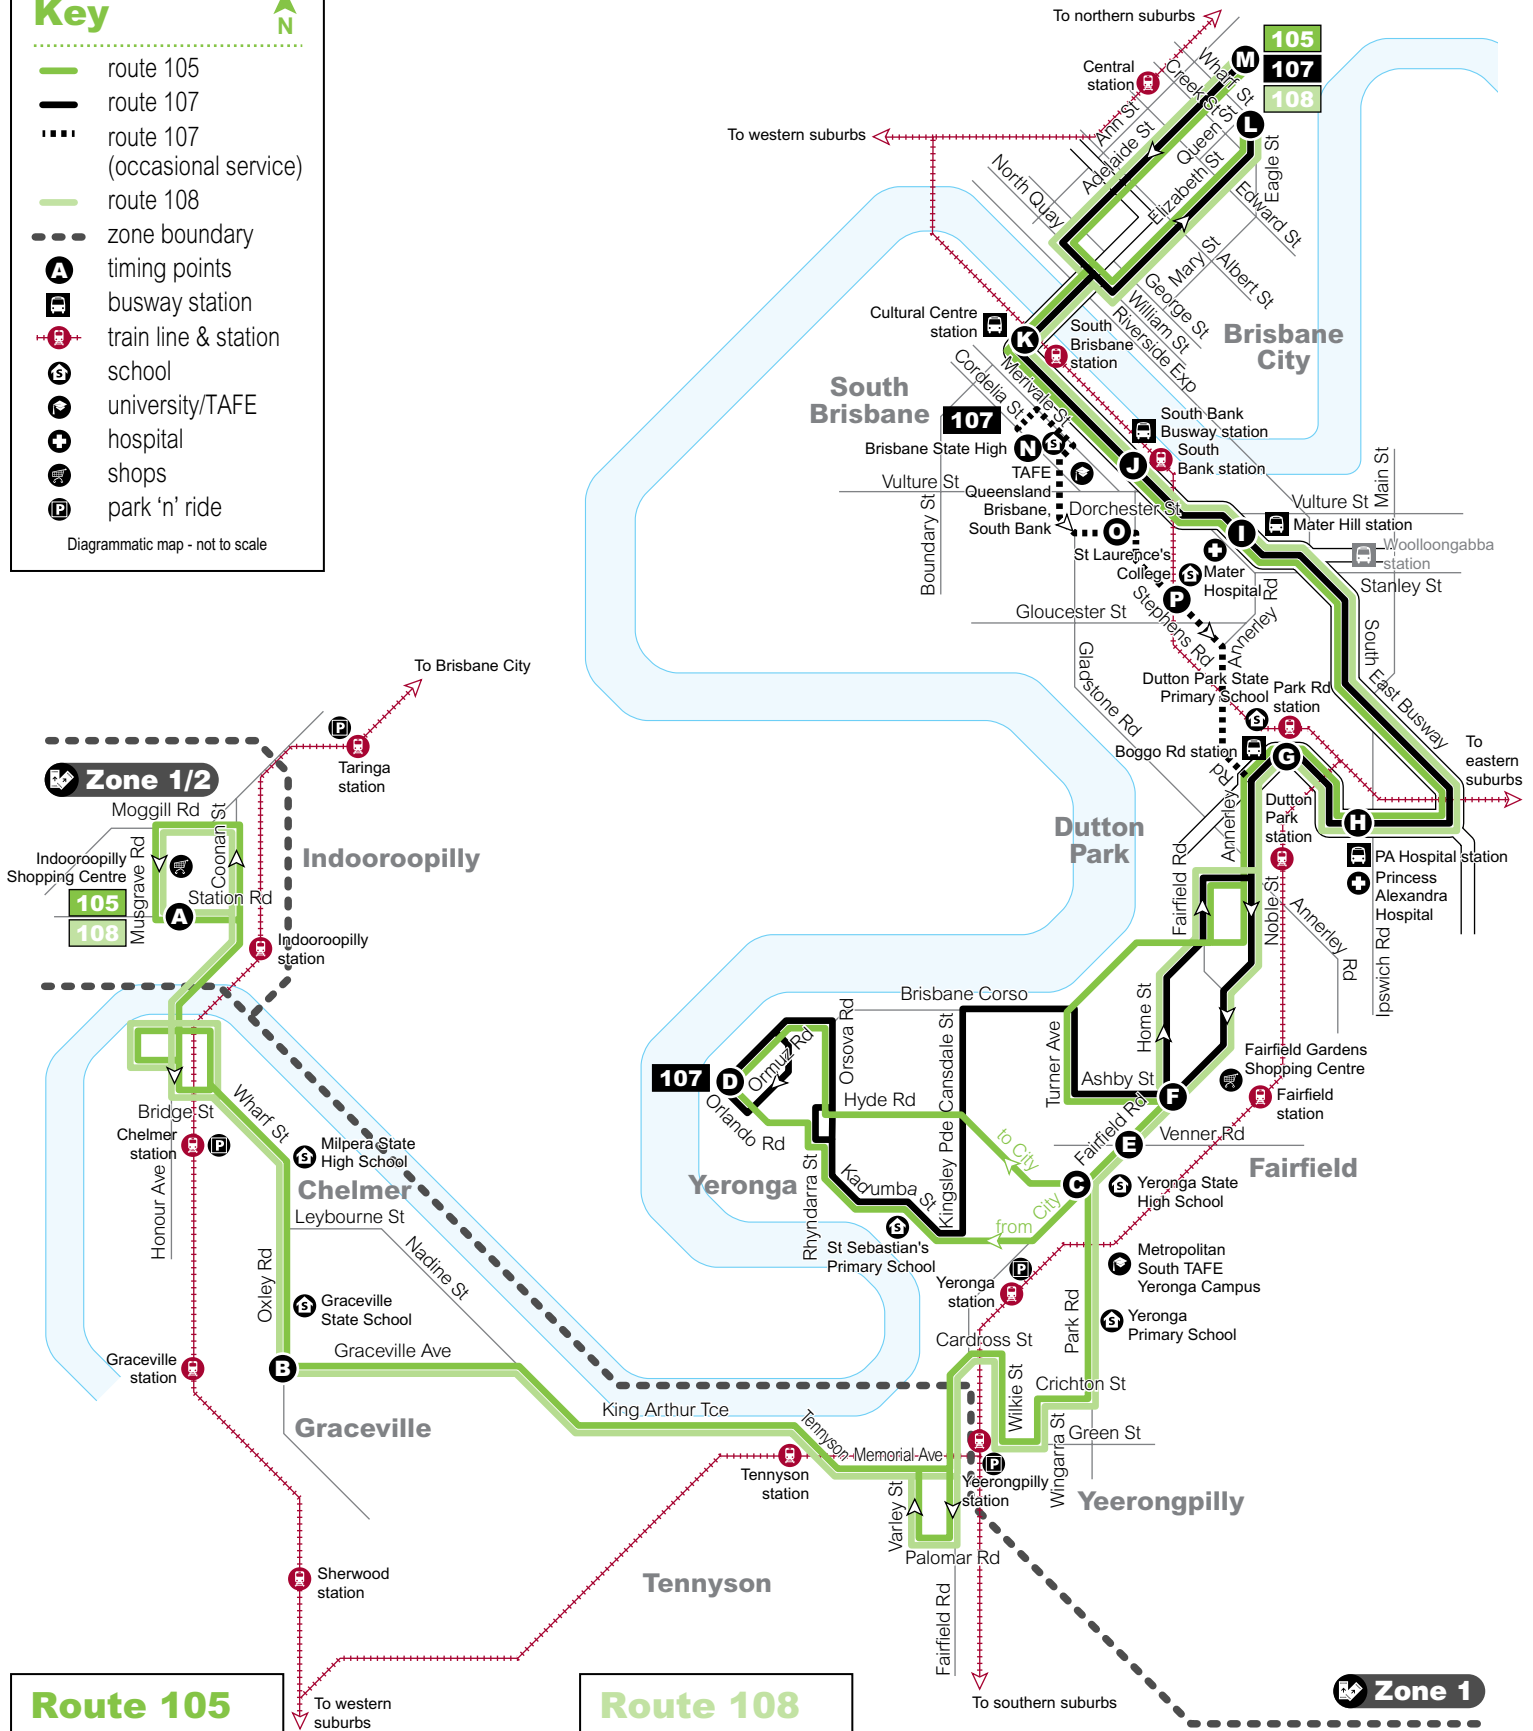

Routes

105, 107, 108

Route map

Key

- route 105
- route 107
- - - route 107 (occasional service)
- route 108
- zone boundary
- **A** timing points
- busway station
- train line & station
- school
- university/TAFE
- hospital
- shops
- park 'n' ride

Diagrammatic map - not to scale

Route 105

1. Servicing
2. Indooroopilly
   - Tennyson
   - Yeerongpilly
   - Yeronga
   - Fairfield
   - PA Hospital
   - City

Route 107

1. Servicing
2. Yeronga
   - Fairfield
   - PA Hospital
   - City

Route 108

1. Servicing
2. Indooroopilly
   - Tennyson
   - Yeerongpilly
   - Yeronga
   - Fairfield
   - PA Hospital
   - City

Zone 1

Zone 2