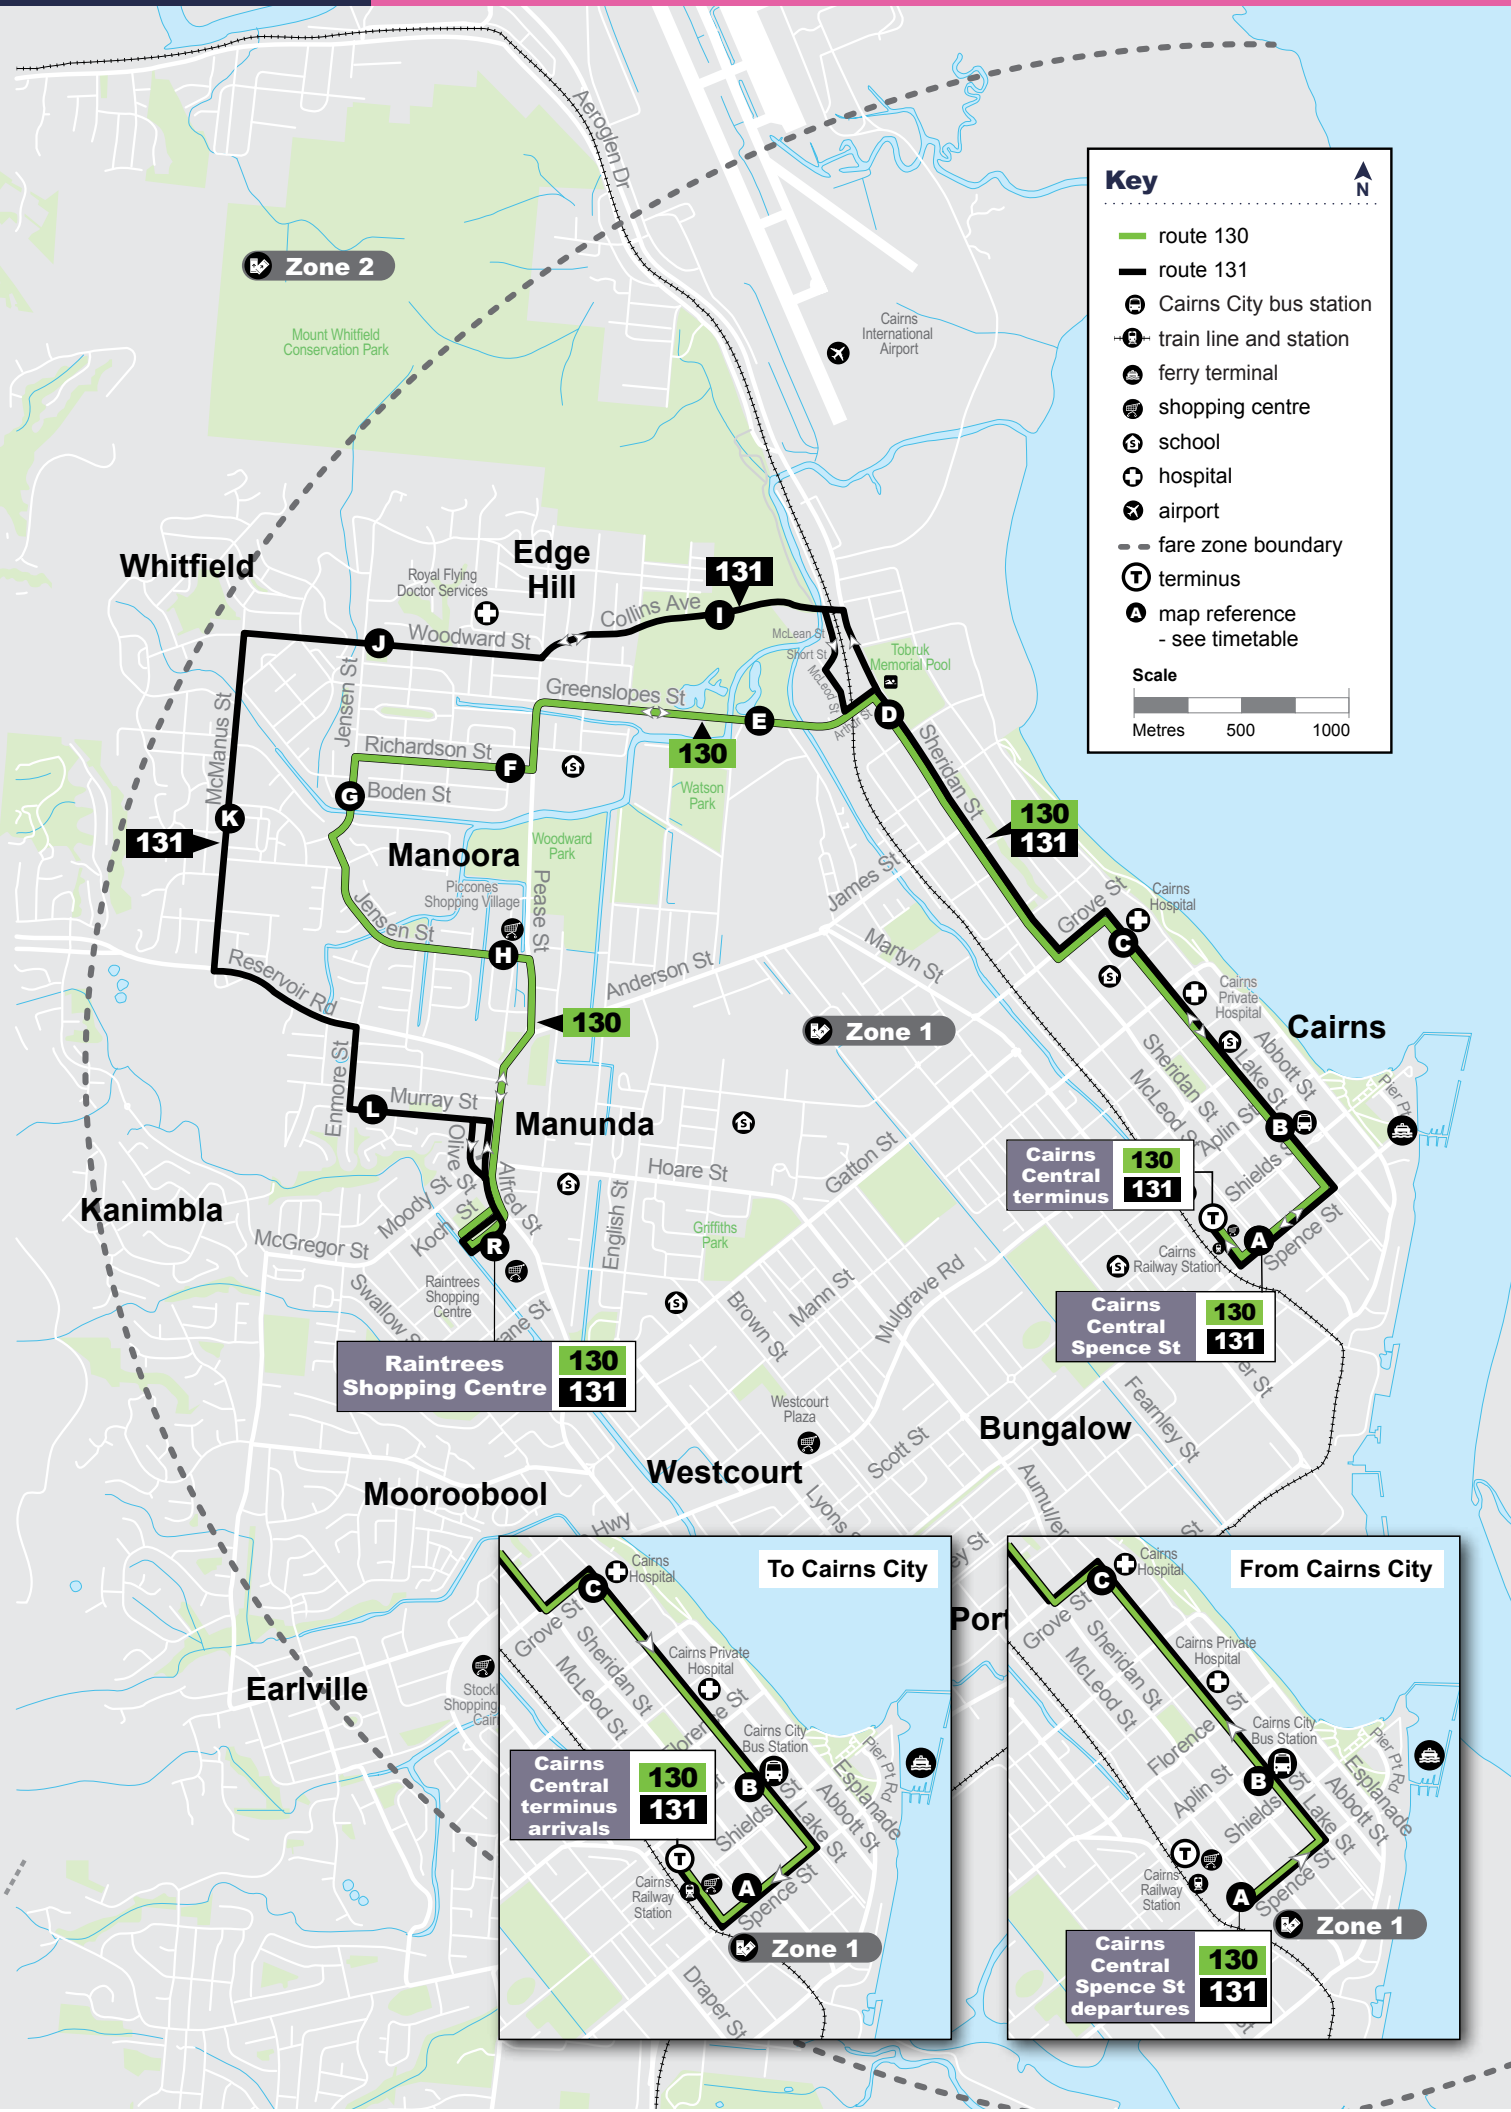

Timetable information

How to read this timetable

1. Use the route map to the two timing points your stop is located between.
2. Find these points on the timetable. Your bus is scheduled to arrive between the times shown for these points. For example, if your bus stop is situated between timing points **A** and **B** on the map, then the bus is scheduled to arrive between the times listed for **A** and **B**.

130, 131, 131N

130 Cairns Central to Raintrees

131 Cairns Central to Raintrees

131N Cairns Central to Raintrees (late night)

Effective from **26 September 2022**

Route descriptions

130 Cairns Central to Raintrees Shopping Centre servicing Cairns City bus station, Cairns Hospital, Centenary Lakes, Manooro and Edge Hill. Operates 7 days.

131 Cairns Central to Raintrees Shopping Centre servicing Cairns City bus station, Cairns Hospital, Cairns Botanic Gardens, Edge Hill and Whitfield. Operates 7 days.

131N Cairns Central to Raintrees Shopping Centre late night on demand service between Raintrees and the city, combining 130 and 131. Operates 7 days.

Route map

Key

- route 130
- route 131
- Cairns City bus station
- train line and station
- ferry terminal
- shopping centre
- school
- hospital
- airport
- - - fare zone boundary
- terminus
- A** map reference - see timetable