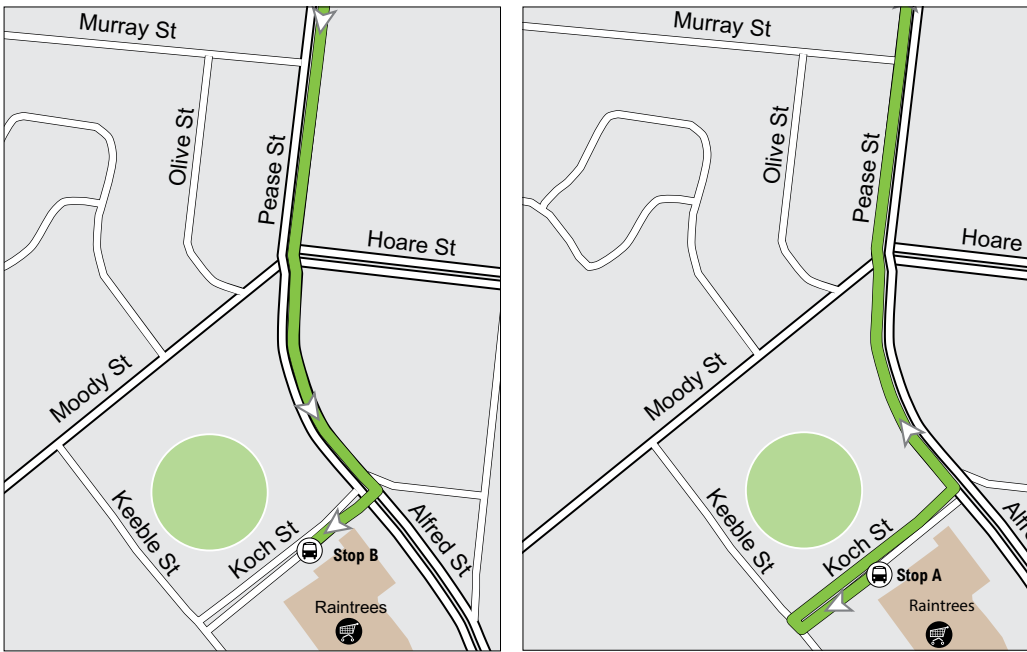

Sunday continued													
map ref	Route number	130	131	130	131	130	131	130	131	131	131N	131N	
A	Cairns Central SC Spence St	pm	pm	pm	pm	pm	pm	pm	pm	pm	pm	pm	
B	Cairns City bus station platform 2	4.35	5.00	5.35	6.00	6.35	7.05	7.35	8.05	9.05	10.05	11.05	
C	Cairns Hospital	4.39	5.04	5.39	6.04	6.39	7.08	7.38	8.08	9.08	10.08	11.08	
D	Sheridan St	4.42	5.07	5.42	6.07	6.42	7.11	7.41	8.11	9.11	10.11	11.11	
E	Centenary Lakes (Greenslopes St)	4.45	5.10	5.45	6.10	6.45	7.14	7.44	8.14	9.14	10.14	11.14	
F	Richardson St	4.47	.....	5.47	.....	6.47	.....	7.46	.....	.....	z	z	
G	Jensen St	4.50	.....	5.50	.....	6.50	.....	7.48	.....	.....	z	z	
H	Piccones Shopping Village	4.52	.....	5.52	.....	6.52	.....	7.50	.....	.....	z	z	
I	Cairns Botanic Gardens	4.55	.....	5.55	.....	6.55	.....	7.53	.....	.....	z	z	
J	Woodward St	.....	5.13	.....	6.13	.....	7.17	.....	8.17	9.17	z	z	
K	McManus St	.....	5.16	.....	6.16	.....	7.20	.....	8.20	9.20	z	z	
L	Murray St	.....	5.19	.....	6.19	.....	7.23	.....	8.23	9.23	z	z	
R	Raintrees Shopping Centre	.....	5.22	.....	6.22	.....	7.26	.....	8.26	9.26	z	z	
		4.59	5.26	5.59	6.26	6.59	7.29	7.57	8.29	9.29	z	z	

Route 130 Raintrees route map

Explanations

- **A** Cairns Central SC Spence St: Origin bus stop for services travelling from Cairns City, located outside Cairns Central Shopping Centre in Spence St.
- **T** Cairns Central SC terminus: End bus stop for services travelling to Cairns City, located inside Cairns Central Shopping Centre.
- **z** - Shaded area: On demand services. Set down only as required at any bus stop on Route 130 or 131.

Note: The Sunday timetable operates on all public holidays except Christmas Day and Good Friday, when there are no services.