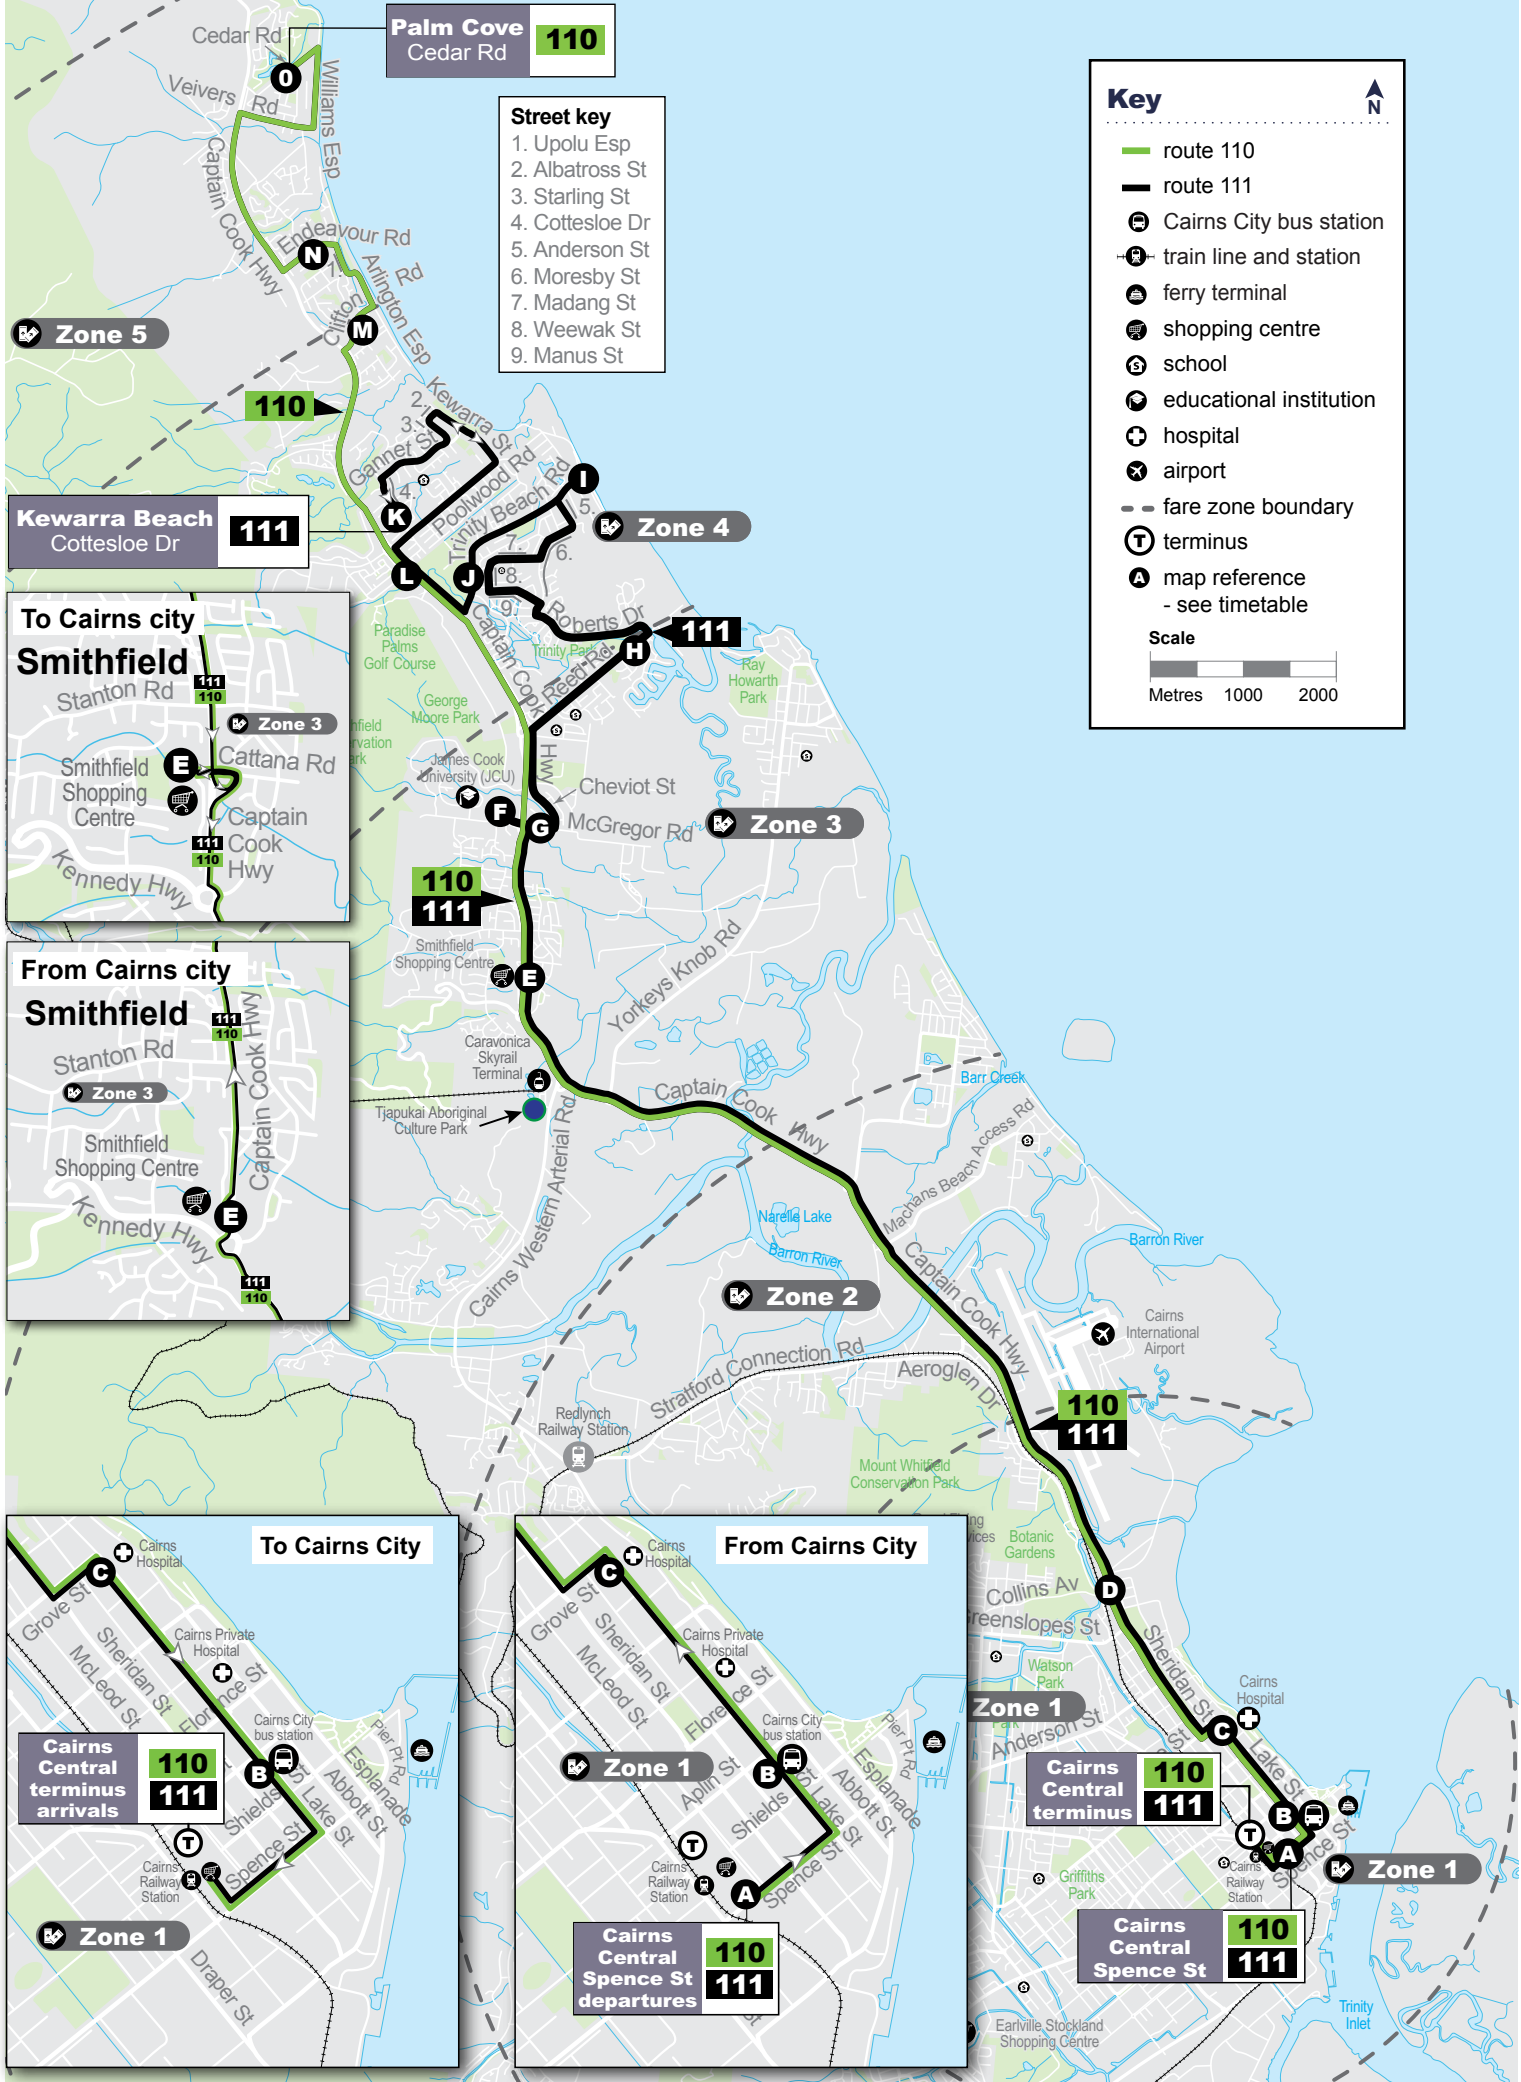

Routes

110, 111

Route map

Palm Cove
Cedar Rd **110**

Street key

1. Upolu Esp
2. Albatross St
3. Starling St
4. Cottesloe Dr
5. Anderson St
6. Moresby St
7. Madang St
8. Weewak St
9. Manus St

Key

- route 110
- route 111
- 🚌 Cairns City bus station
- 🚆 train line and station
- ⚓ ferry terminal
- 🛍️ shopping centre

- - - fare zone boundary
- T terminus
- A map reference - see timetable

Scale

Zone 5

Kewarra Beach
Cottesloe Dr **111**

Zone 4

To Cairns city
Smithfield

Zone 3

From Cairns city
Smithfield

Zone 3

To Cairns City

From Cairns City

Cairns Central terminus arrivals
110
111

Cairns Central terminus
110
111

Cairns Central Spence St departures
110
111

Cairns Central Spence St
110
111