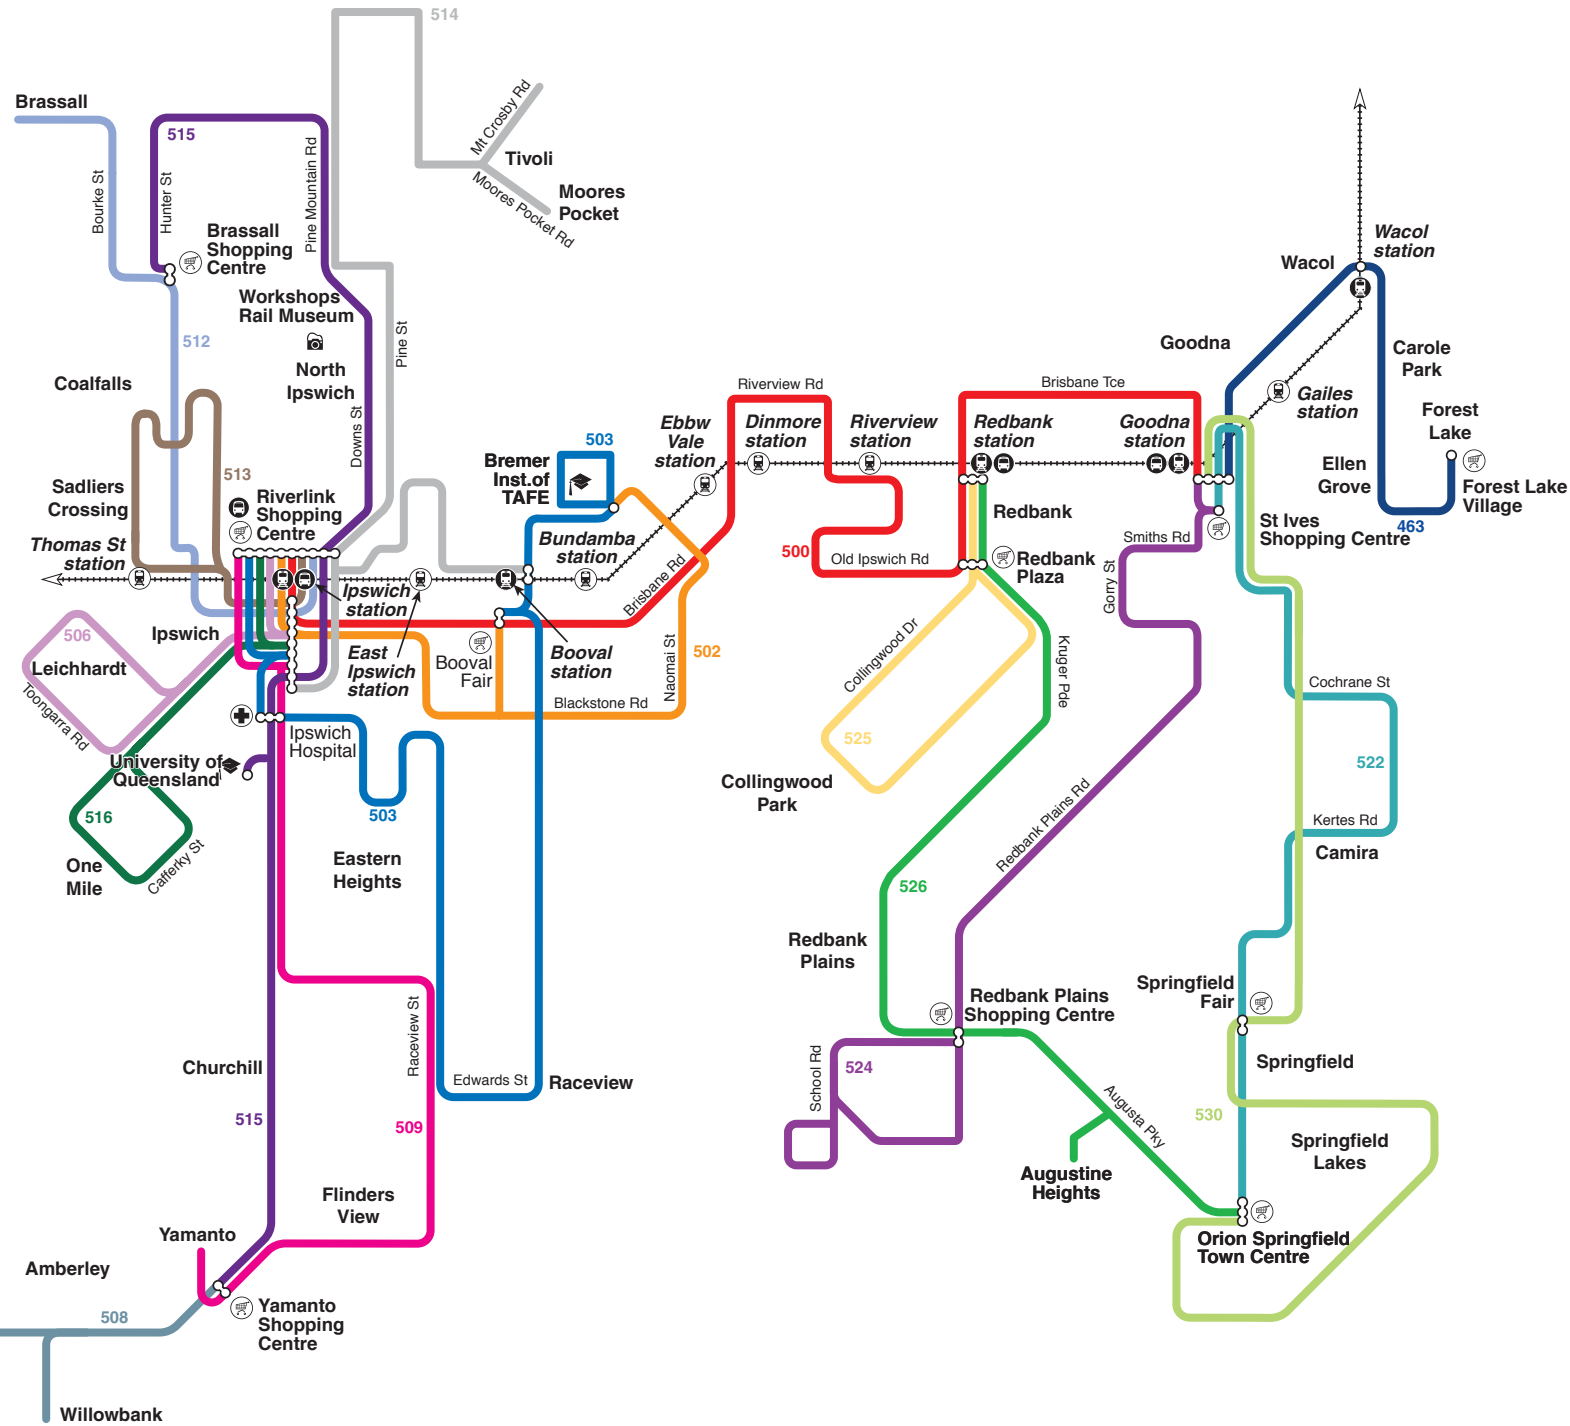

# Western Region network map

**Key local services**

route 463	route 506	route 513	route 522
route 500	route 508	route 514	route 524
route 502	route 509	route 515	route 525
route 503	route 512	route 516	route 526
			route 530

**Key**

- train station
- connecting train station
- bus interchange
- school
- shopping centre
- university/TAFE
- hospital

Note: This map is indicative only, it shows connectivity and services, not detailed routes. Please refer to individual timetables for further information. Effective 6 June 2011. This map excludes FlexiLink roam zones.