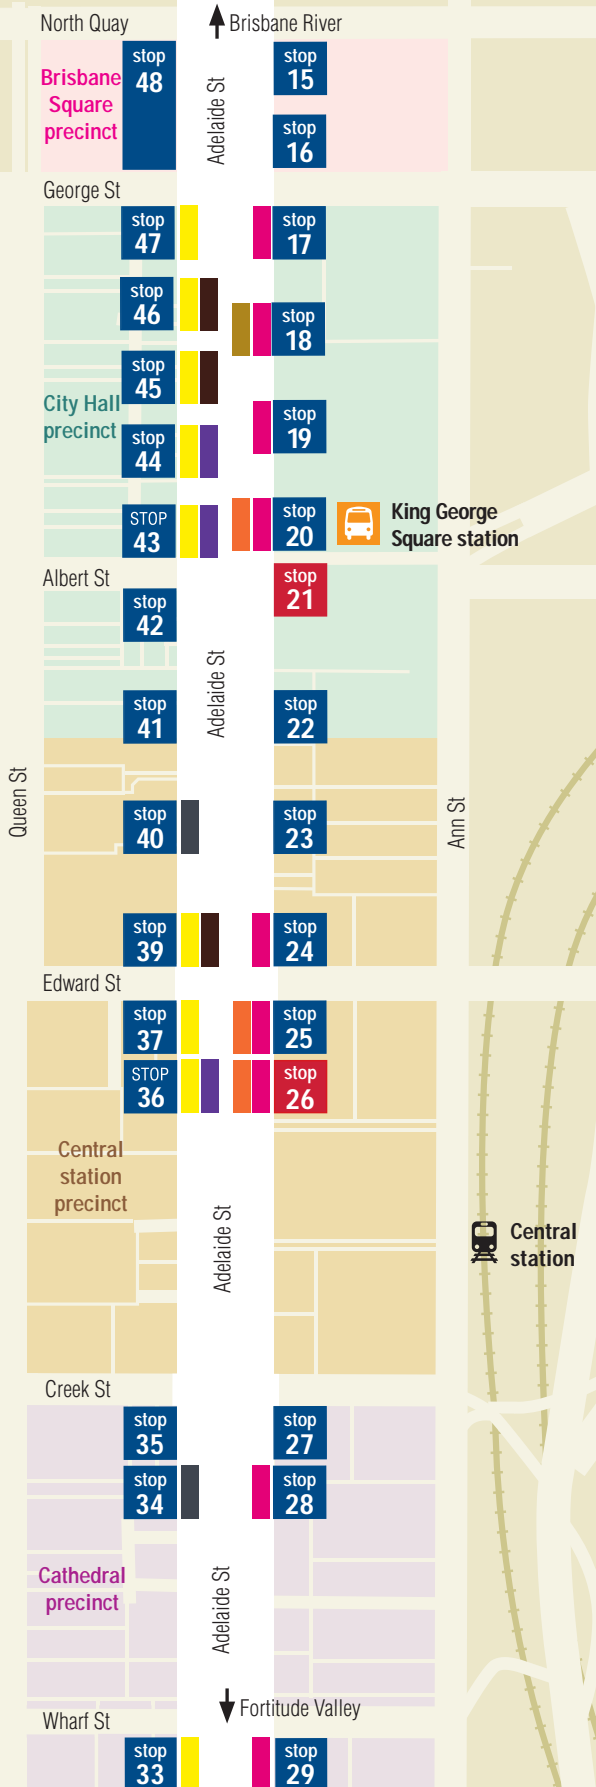

Adelaide Street bus stops

stop	routes
15	411, 415, 416, 417, 433, 445, 471
16	109, 412
17	334, 370, P374, 375, 379, 380, 381, 390
18	300, 301, 305, 306, 322
19	116, 117, 124, 125, 174, 175, 203, 204, 230, 235
20	192, 195, 196, 197, 199
21	Downtown Loop (clockwise)
22	411, 415, 416, 417, 433, 445, 471
23	300, 301, 305, 306, 322, 334, 370, P374, 375, 379, 380, 381, 390
24	116, 117, 124, 125, 174, 175, 203, 204, 230, 235
25	192, 195, 196, 197
26	199, Downtown Loop (clockwise)
27	301, P374, 380, 381, 390, 411, 415, 416, 417, 433, 445, 471
28	116, 117, 124, 125, 174, 175, 203, 204, 230, 235, 334, 370, 375, 379
29	192, 195, 196, 197, 199, 300, 305, 306, 322
33	116, 117, 121, 124, 125, 174, 175, 192, 195, 196, 197, 199, 203, 204, 230, 235, 300, 301, 305, 306, 322
34	411, 415, 416, 417, 433, 445, 471
35	370, P374, 375, 379, 380, 381
36	192, 195, 196, 197, 199
37	300, 301, 305, 306, 322
39	116, 117, 124, 125, 174, 175, 203, 204, 230, 235
40	411, 415, 416, 417, 433, 445, 471
41	178, 181, 186, P201
42	370, P374, 375, 379, 380, 381, 390
43	192, 195, 196, 197
44	199
45	116, 117, 121, 124, 125
46	174, 175, 203, 204, 230, 235
47	300, 301, 305, 306, 322
48	P129, 131, P133, P137, P141, P142, P151

Bus routes along Adelaide Street have been grouped together by common destination. This means, passengers living in the inner suburbs of Brisbane have a choice of multiple routes to reach their destination, all leaving from one or more adjacent stops.

Key

- busway station
- QR station
- Downtown loop bus stop

bus route destinations

- bus routes to New Farm
- bus routes to Fortitude Valley
- bus routes to Cultural Centre
- bus routes to Mater Hill and Woolloongabba (except route 121)
- bus routes to Coronation Drive
- bus routes to West End
- bus routes to Newstead

bus stop precincts

- Brisbane Square precinct
- City Hall precinct
- Central station precinct
- Cathedral precinct