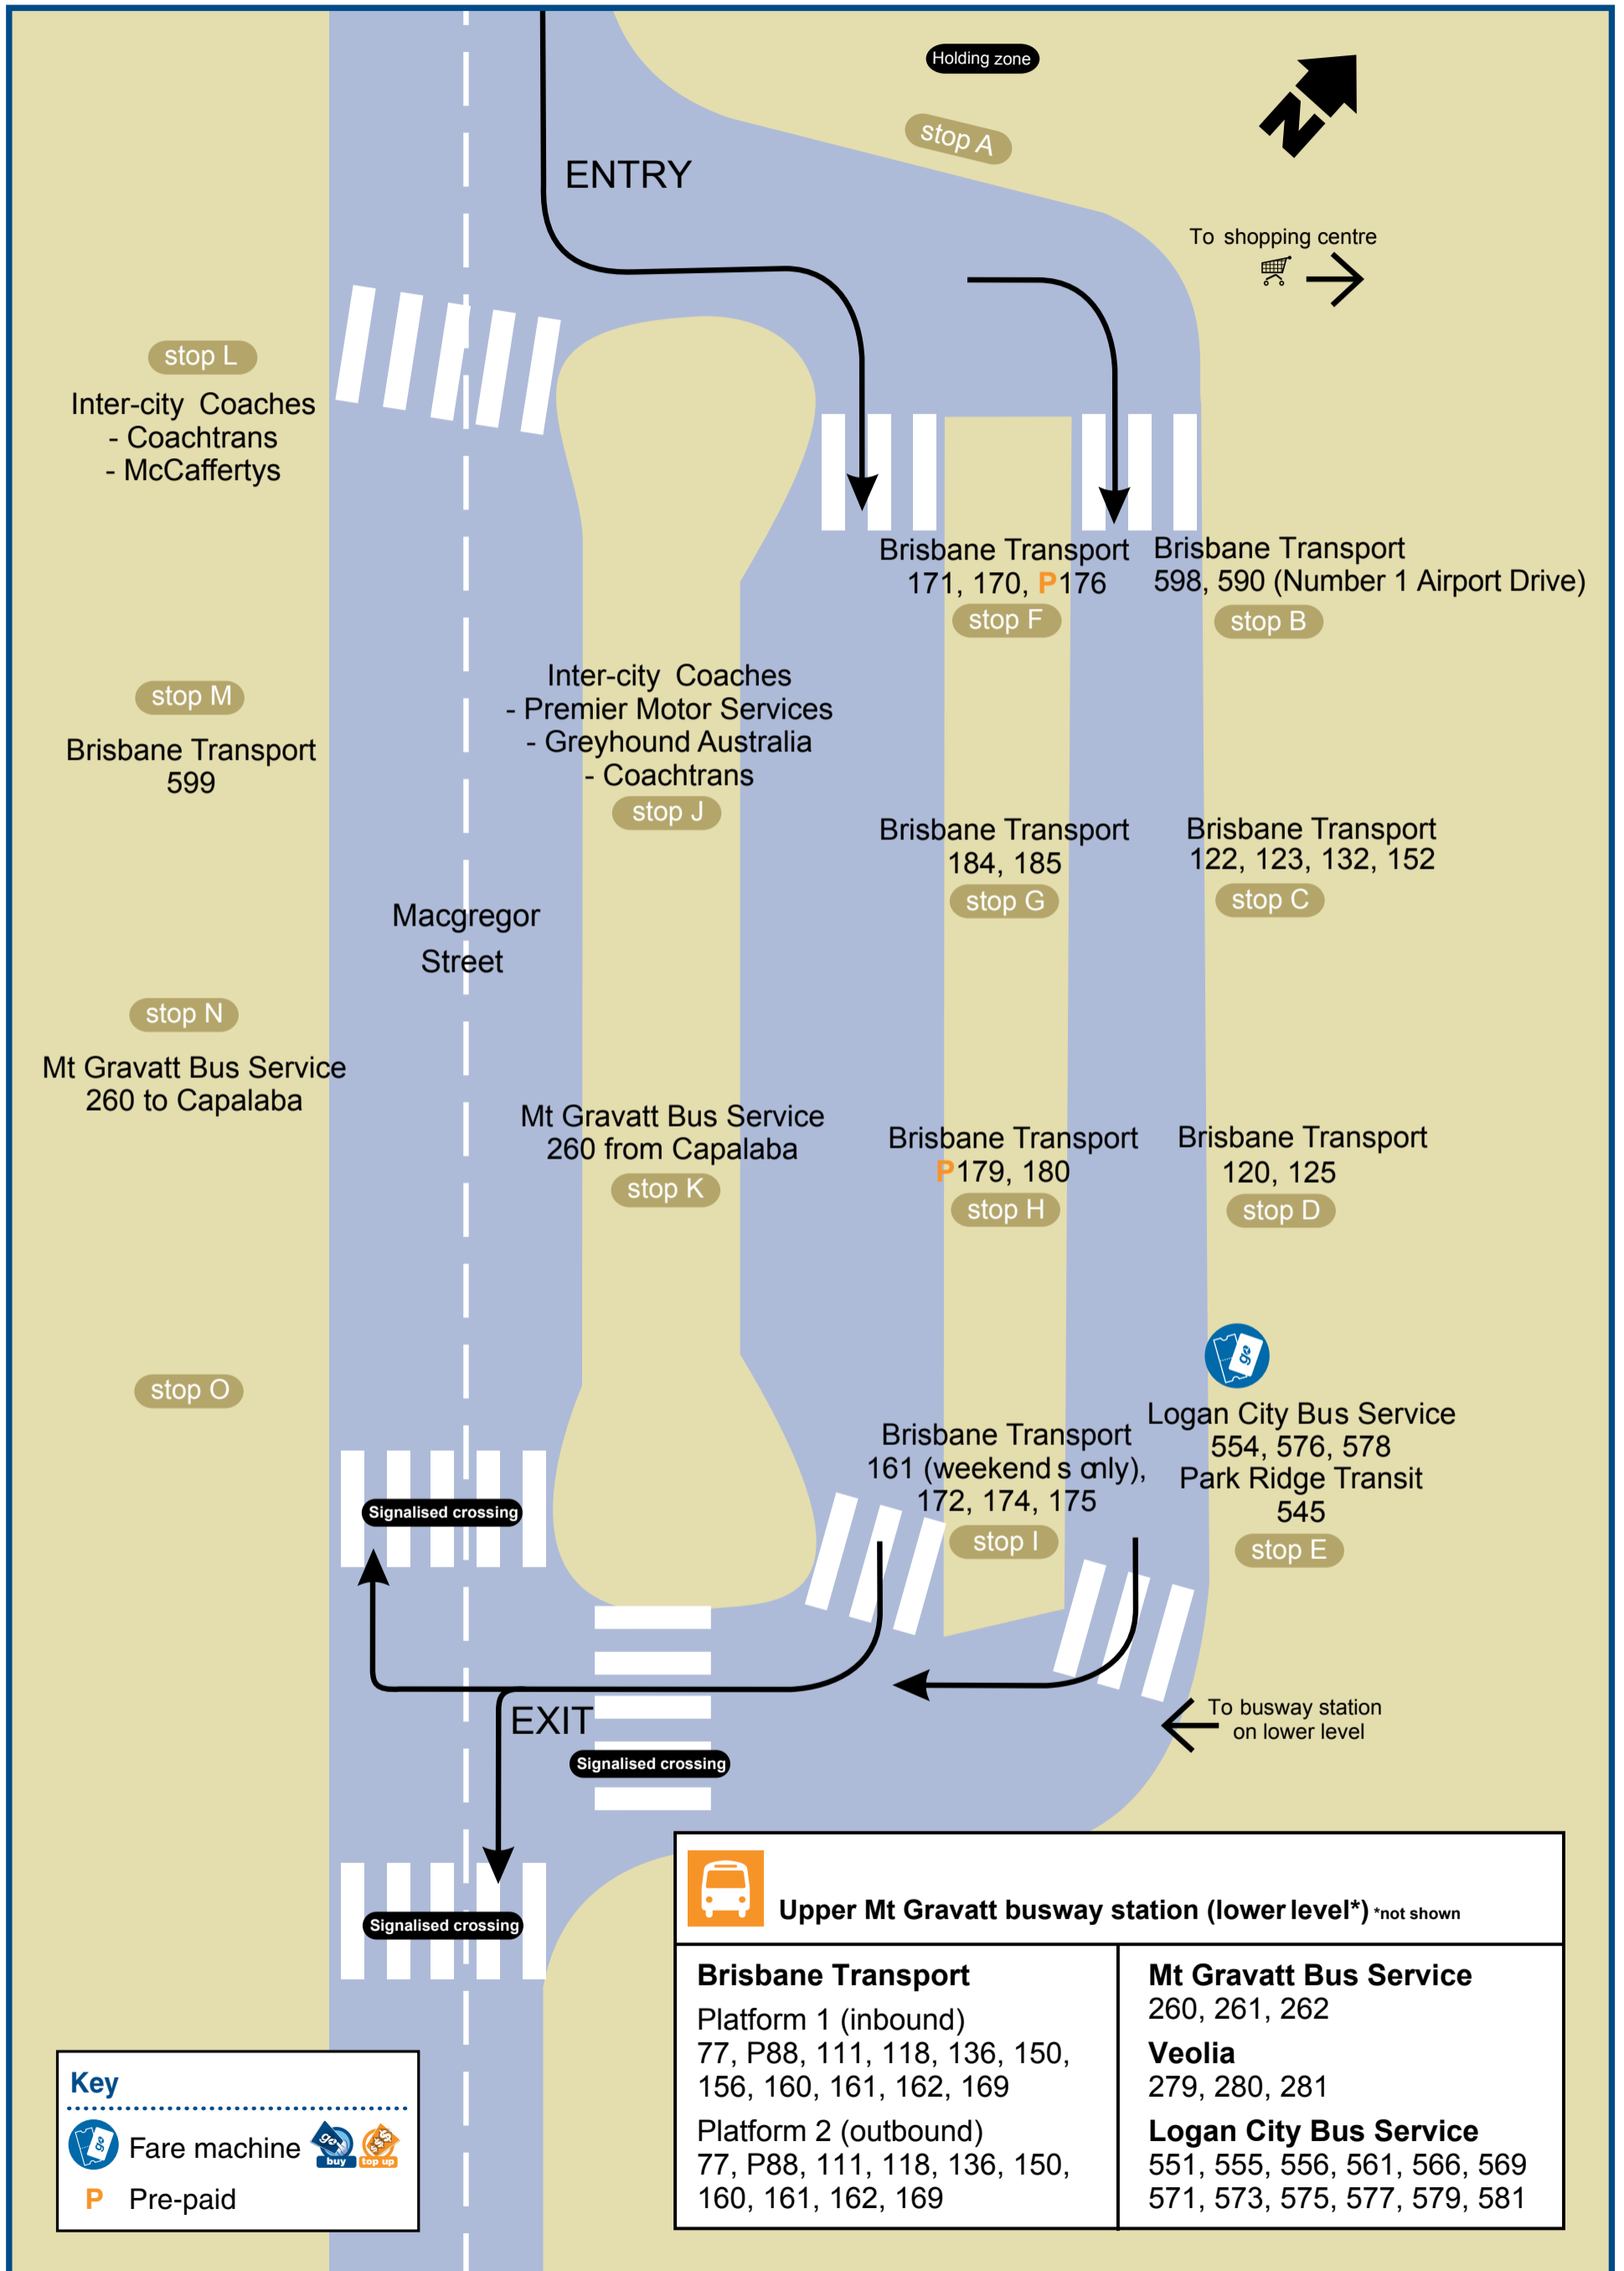

Garden City bus station map (upper level)

effective 29 August 2011

Key

- Fare machine
- Pre-paid
-

Upper Mt Gravatt busway station (lower level*) *not shown	
<p>Brisbane Transport</p> <p>Platform 1 (inbound) 77, P88, 111, 118, 136, 150, 156, 160, 161, 162, 169</p> <p>Platform 2 (outbound) 77, P88, 111, 118, 136, 150, 160, 161, 162, 169</p>	<p>Mt Gravatt Bus Service 260, 261, 262</p> <p>Veolia 279, 280, 281</p> <p>Logan City Bus Service 551, 555, 556, 561, 566, 569 571, 573, 575, 577, 579, 581</p>