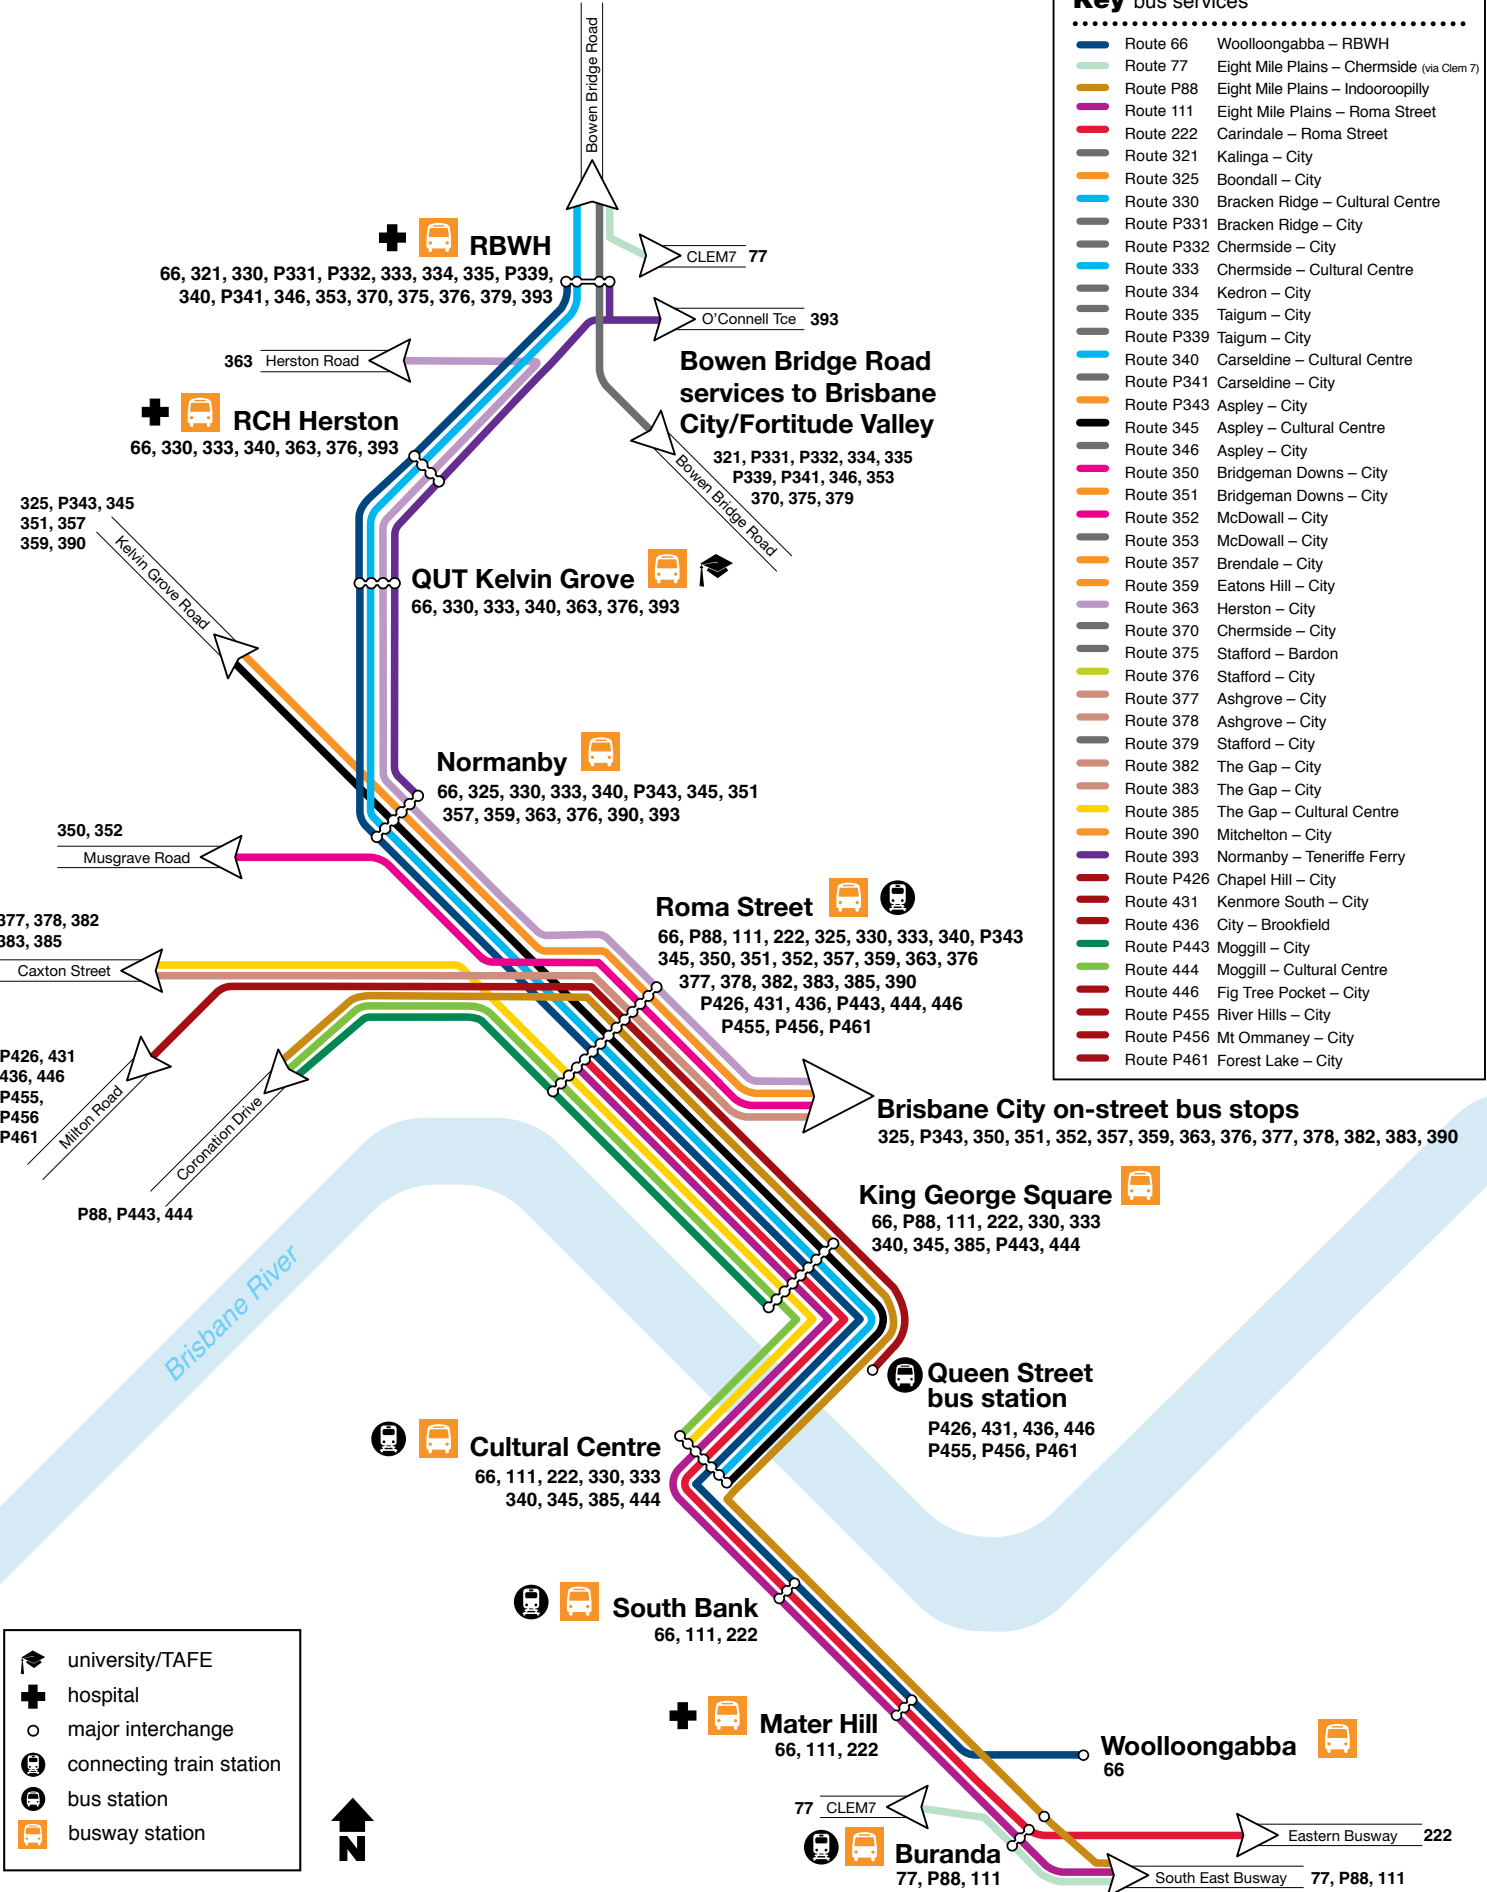

77, 321, 330, P331, P332, 333, 334, 335, P339, 340  
P341, 346, 353, 370, 375, 376, 379

### Key bus services

- Route 66 Woolloongabba – RBWH
- Route 77 Eight Mile Plains – Cherside (via Clem 7)
- Route P88 Eight Mile Plains – Indooroopilly
- Route 111 Eight Mile Plains – Roma Street
- Route 222 Carindale – Roma Street
- Route 321 Kalinga – City
- Route 325 Boondall – City
- Route 330 Bracken Ridge – Cultural Centre
- Route P331 Bracken Ridge – City
- Route P332 Cherside – City
- Route 333 Cherside – Cultural Centre
- Route 334 Kedron – City
- Route 335 Taigum – City
- Route P339 Taigum – City
- Route 340 Carseldine – Cultural Centre
- Route P341 Carseldine – City
- Route P343 Aspley – City
- Route 345 Aspley – Cultural Centre
- Route 346 Aspley – City
- Route 350 Bridgeman Downs – City
- Route 351 Bridgeman Downs – City
- Route 352 McDowall – City
- Route 353 McDowall – City
- Route 357 Brendale – City
- Route 359 Eatons Hill – City
- Route 363 Herston – City
- Route 370 Cherside – City
- Route 375 Stafford – Bardon
- Route 376 Stafford – City
- Route 377 Ashgrove – City
- Route 378 Ashgrove – City
- Route 379 Stafford – City
- Route 382 The Gap – City
- Route 383 The Gap – City
- Route 385 The Gap – Cultural Centre
- Route 390 Mitchelton – City
- Route 393 Normanby – Teneriffe Ferry
- Route P426 Chapel Hill – City
- Route 431 Kenmore South – City
- Route 436 City – Brookfield
- Route P443 Moggill – City
- Route 444 Moggill – Cultural Centre
- Route 446 Fig Tree Pocket – City
- Route P455 River Hills – City
- Route P456 Mt Ommaney – City
- Route P461 Forest Lake – City

- university/TAFE
- hospital
- major interchange
- connecting train station
- bus station
- busway station