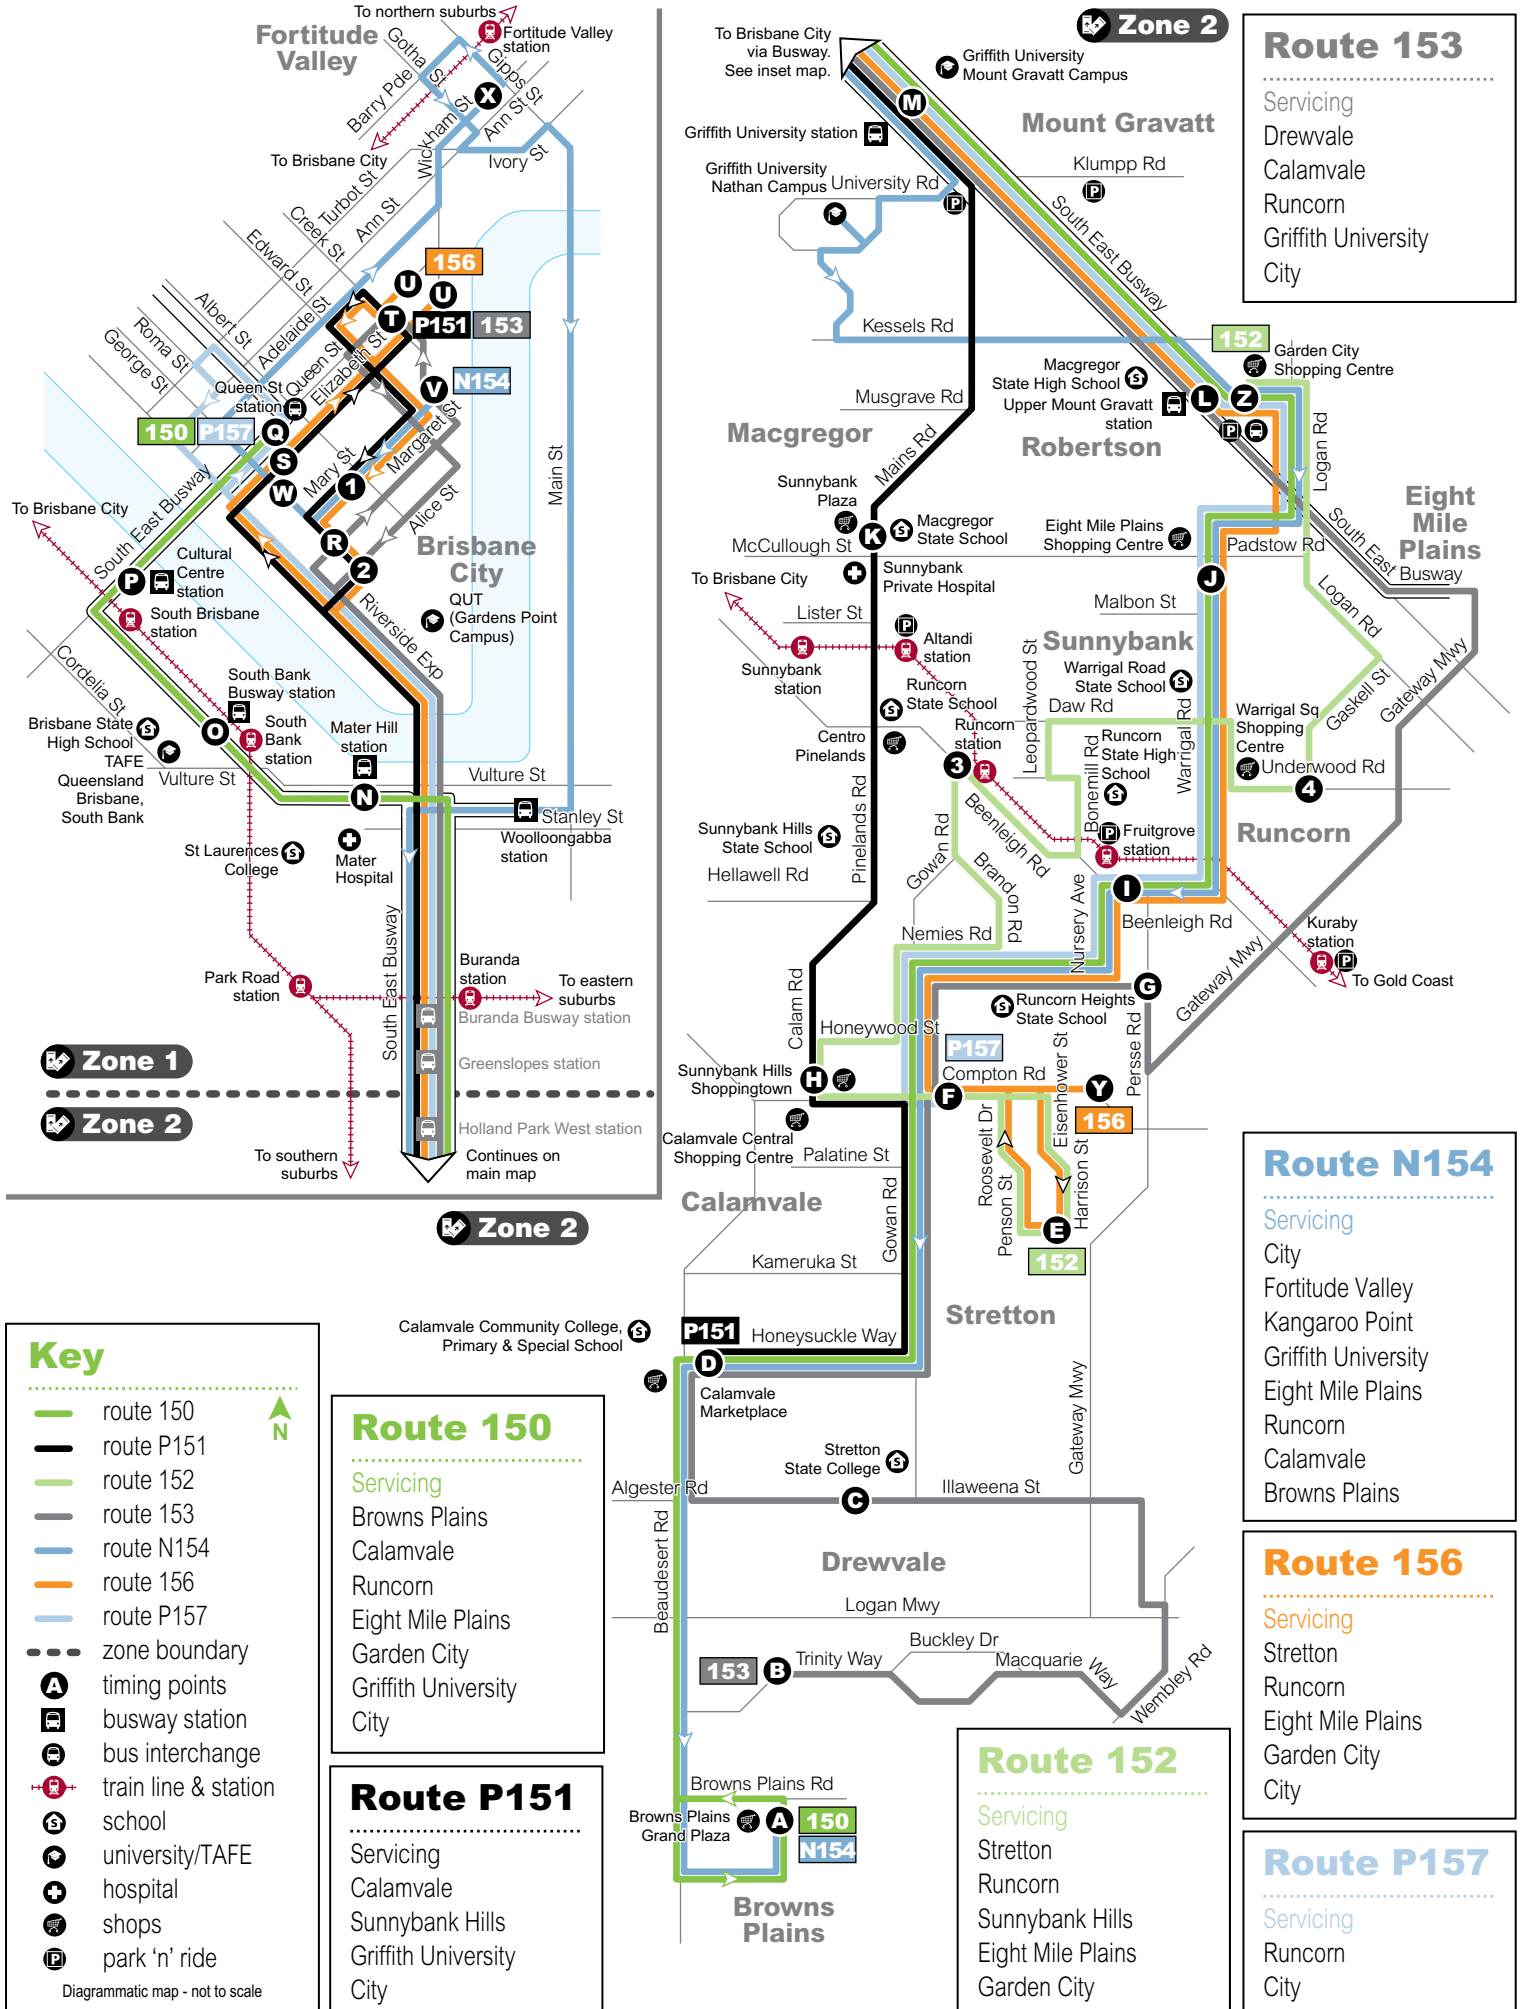

150, P151, 152, 153, N154, 156, P157

Route map

Route 153

Servicing

- Drewvale
- Calamvale
- Runcorn
- Griffith University
- City

Route N154

Servicing

- City
- Fortitude Valley
- Kangaroo Point
- Griffith University
- Eight Mile Plains
- Runcorn
- Calamvale
- Browns Plains

Route 156

Servicing

- Stretton
- Runcorn
- Eight Mile Plains
- Garden City
- City

Route P157

Servicing

- Runcorn
- City

Route 150

Servicing

- Browns Plains
- Calamvale
- Runcorn
- Eight Mile Plains
- Garden City
- Griffith University
- City

Route P151

Servicing

- Calamvale
- Sunnybank Hills
- Griffith University
- City

Route 152

Servicing

- Stretton
- Runcorn
- Sunnybank Hills
- Eight Mile Plains
- Garden City

Key

- route 150
- route P151
- route 152
- route 153
- route N154
- route 156
- route P157
- zone boundary
- timing points
- busway station
- bus interchange
- train line & station
- school
- university/TAFE
- hospital
- shops
- park 'n' ride

Diagrammatic map - not to scale