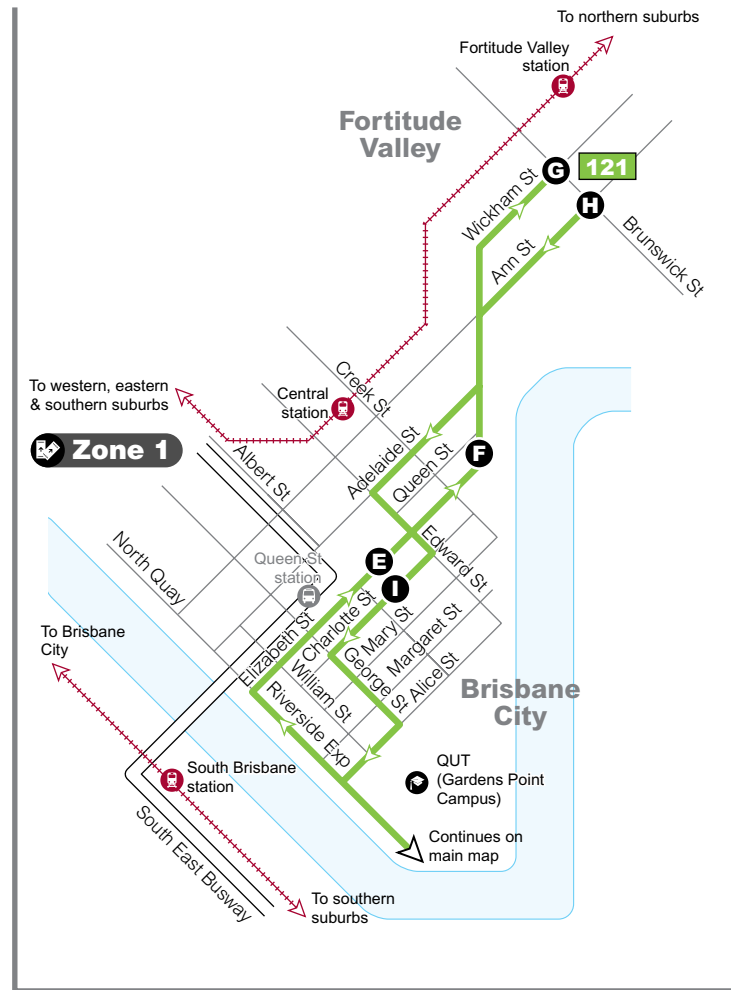

Fortitude Valley to Salisbury

servicing Fortitude Valley, City, Tarragindi, Annerley, Moorooka and Salisbury

Monday to Friday

map ref	Route number	121	121	121	121
		pm	pm	pm	pm
H	Valley Island (Ann St) stop 216	4.30	4.55	5.10	5.40
I	City, Charlotte St stop 51	4.39	5.05	5.20	5.50
D	Buranda Busway station	4.49	5.16	5.31	6.01
C	Ekibin	4.54	5.23	5.38	6.07
B	Sarah and Glendale Rds	4.58	5.27	5.42	6.12
A	Salisbury East GCL (Henson Rd)	5.17	5.44	5.59	6.27

Effective from 9 January 2017

Route description

121 Salisbury to Fortitude Valley servicing Salisbury, Moorooka, Annerley, Tarragindi, City and Fortitude Valley. Operates Monday to Friday only.

Download the MyTranslink app for the most relevant bus, train, ferry and tram information in the palm of your hand.

© The State of Queensland (Department of Transport and Main Roads) 2022
Printed May 2022

Dedicated to a better Brisbane

Queensland Government

Route

121

Route map

Key

- route 121
- zone boundary
- timing points
- busway station
- bus interchange
- train line & station
- school
- university/TAFE
- hospital
- shops
- park 'n' ride

Diagrammatic map - not to scale

Zone 1

Zone 2

Route 121

Servicing

- Salisbury
- Moorooka
- Annerley
- Tarragindi
- City
- Fortitude Valley