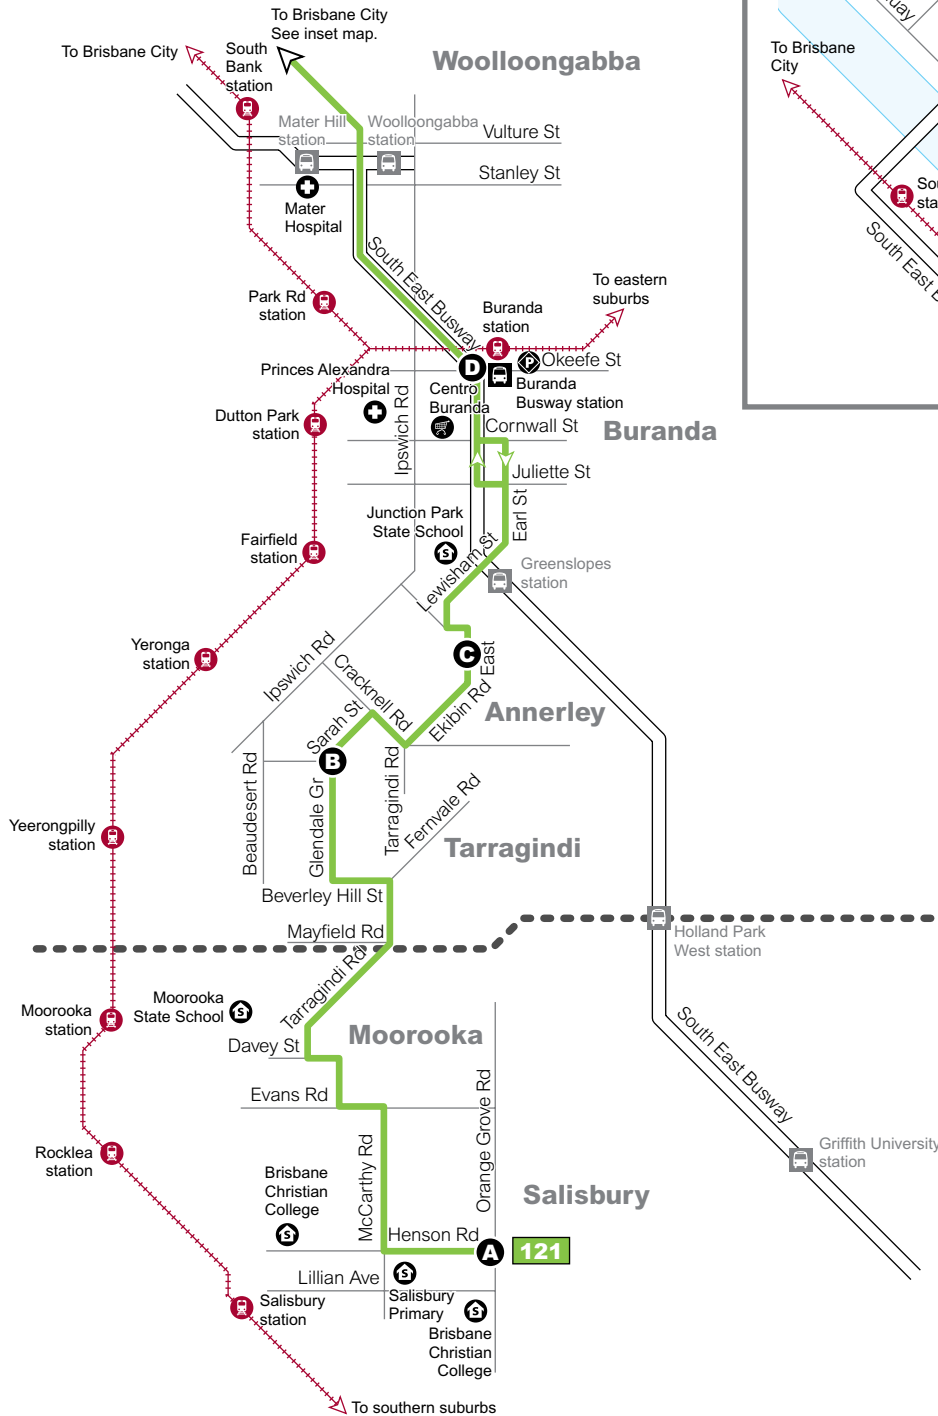

Salisbury to Fortitude Valley

servicing Salisbury, Moorooka, Annerley, Tarragindi, City and Fortitude Valley

Monday to Friday

map ref	Route number	121	121	121	121
		am	am	am	am
A	Salisbury East GCL (Henson Rd)	6.55	7.15	7.35	8.05
B	Sarah and Glendale Rds	7.08	7.30	7.50	8.19
C	Ekibin	7.14	7.35	7.56	8.24
D	Buranda Busway station PL1	7.19	7.40	8.01	8.29
E	City, Elizabeth far side George St stop 81	7.26	7.47	8.10	8.37
F	City, Riverside, Eagle St stop 63	7.29	7.51	8.13	8.40
G	Wickham St far side Brunswick St stop 228	7.39	8.03	8.25	8.51

Effective from 9 January 2017

Route description

121 Salisbury to Fortitude Valley servicing Salisbury, Moorooka, Annerley, Tarragindi, City and Fortitude Valley. Operates Monday to Friday only.

Download the MyTranslink app for the most relevant bus, train, ferry and tram information in the palm of your hand.

© The State of Queensland (Department of Transport and Main Roads) 2022
Printed May 2022

Dedicated to a better Brisbane

Queensland Government

Route

121

Route map

Key

- route 121
- zone boundary
- timing points
- busway station
- bus interchange
- train line & station
- school
- university/TAFE
- hospital
- shops
- park 'n' ride

Diagrammatic map - not to scale

Zone 1

Zone 2

Route 121

Servicing

- Salisbury
- Moorooka
- Annerley
- Tarragindi
- City
- Fortitude Valley