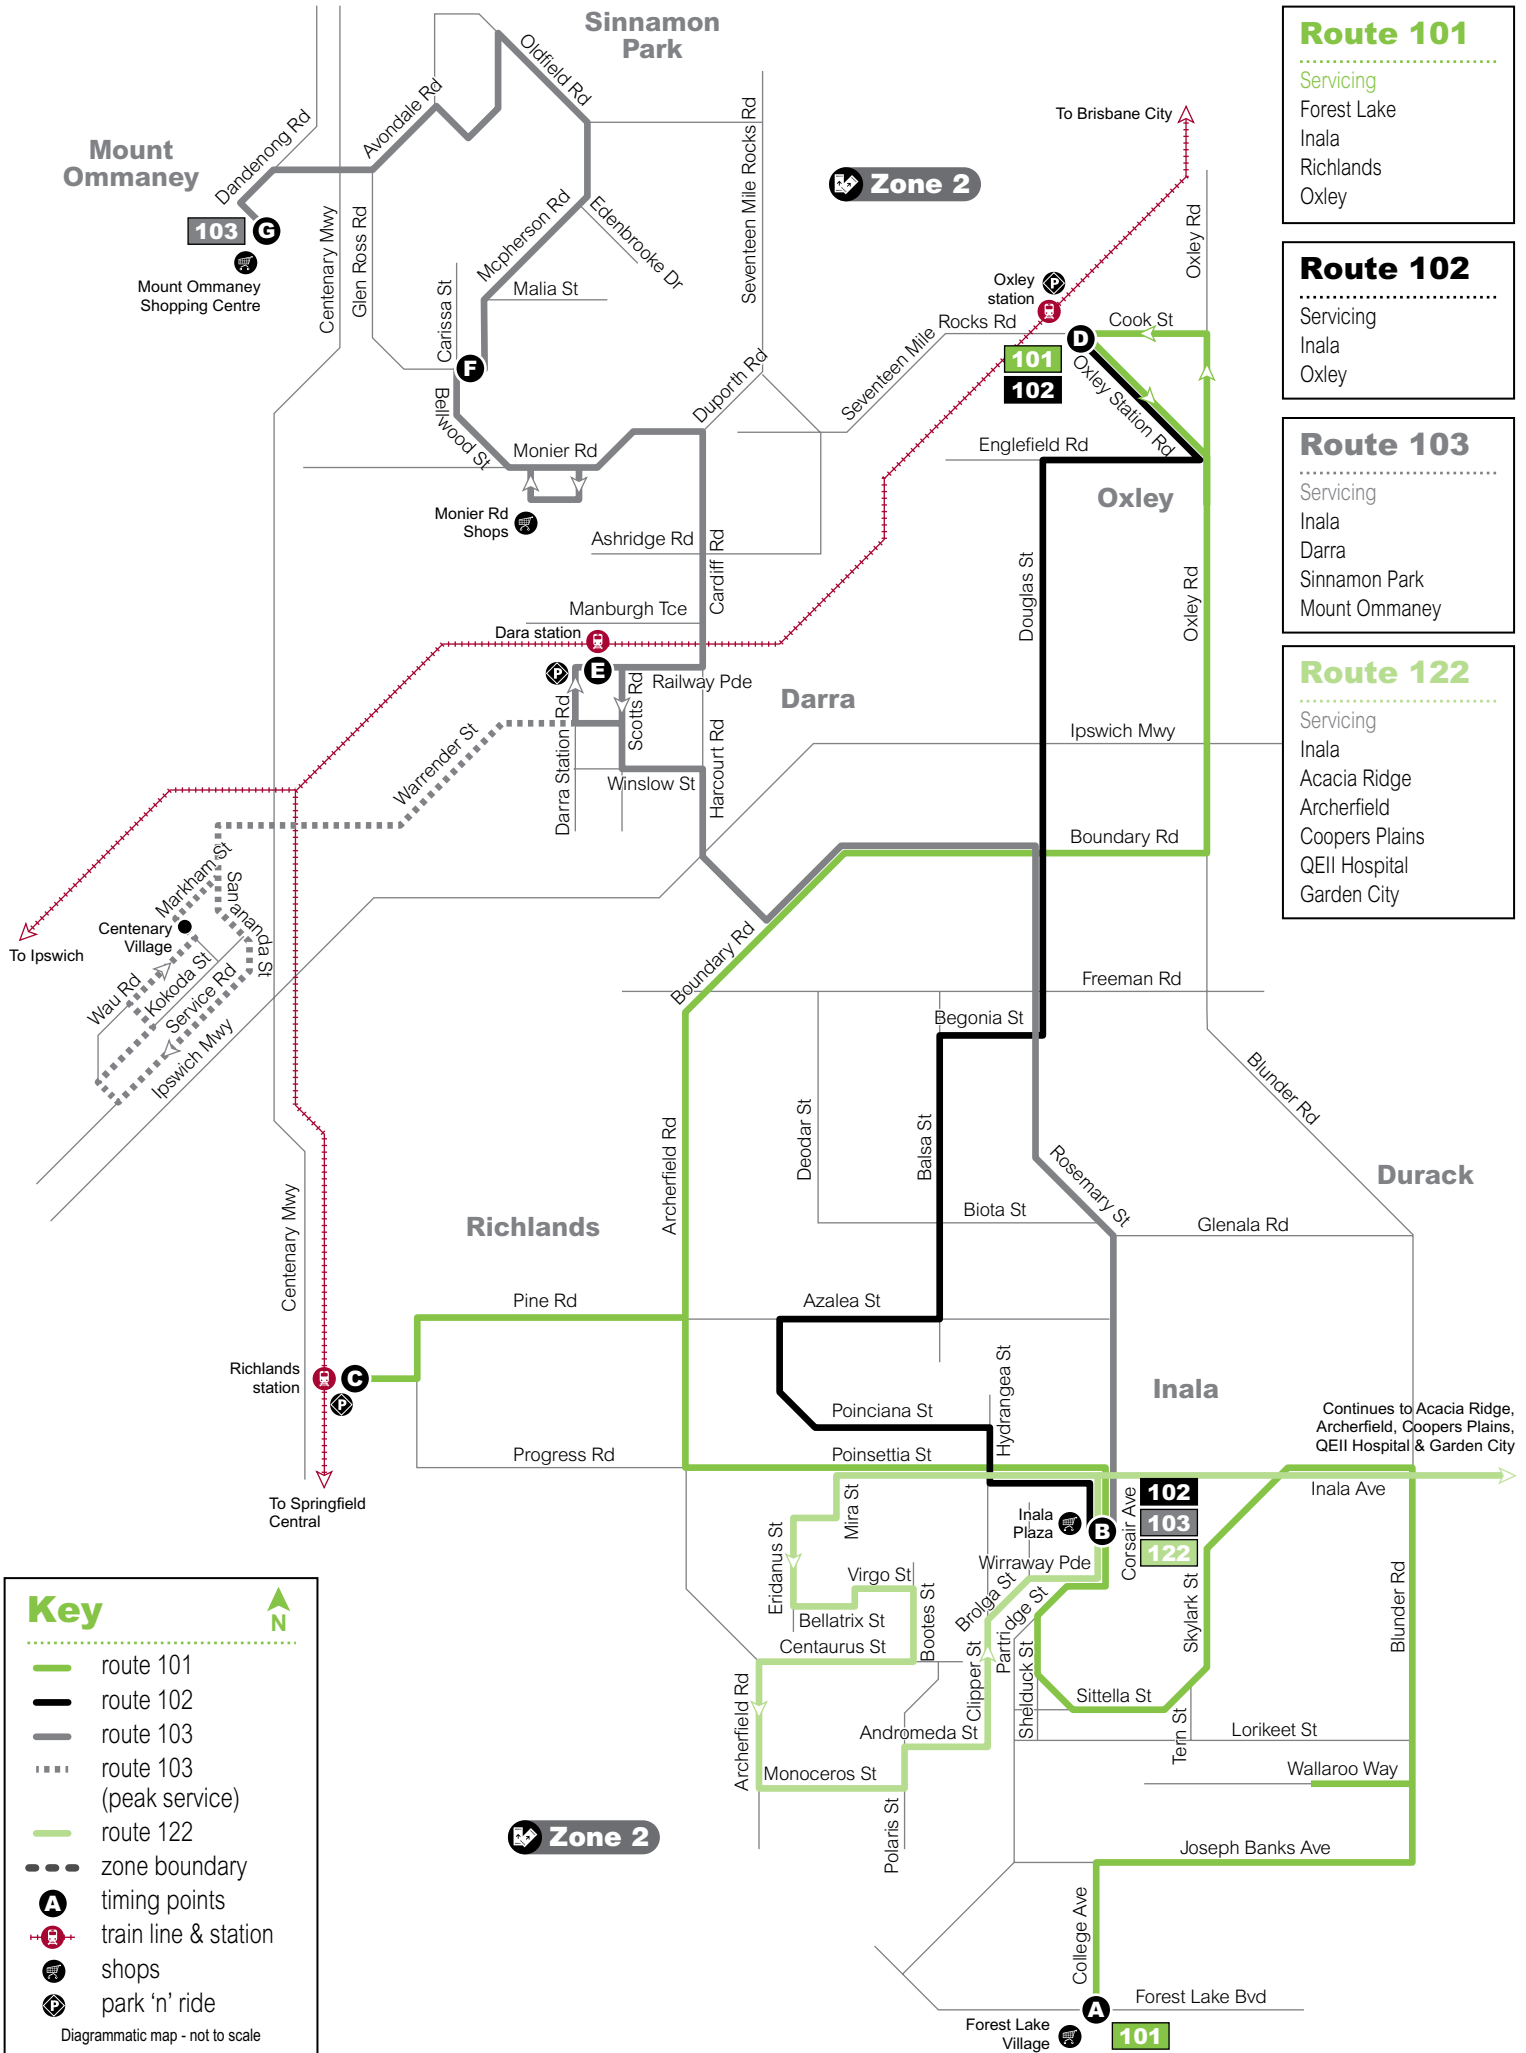

Effective from **23 January 2023**

Route descriptions

101 Forest Lake to Oxley
servicing Forest Lake, Inala, Richlands and Oxley.
Operates 7 days.

102 Inala to Oxley
servicing Inala, Inala West and Oxley.
Operates 7 days.

Dedicated to a better Brisbane

Queensland
Government

Routes

101, 102, 103, 122

Route map

Forest Lake to Oxley

servicing Forest Lake, Inala, Richlands and Oxley

Monday to Friday

map ref	Route number	101	101	101	101	101	101	101	101	101	101	101	101	
		am	am	am	am	am	am	pm	pm	pm	pm	pm	pm	
A	Forest Lake Village	5.05	6.08	7.08	8.08	9.08	10.08	11.08	12.08	1.08	2.08	3.08	4.08	5.08
B	Inala Plaza D	5.25	6.28	7.28	8.28	9.28	10.28	11.28	12.28	1.28	2.28	3.28	4.28	5.28
C	Richlands station B	5.40	6.43	7.43	8.43	9.43	10.43	11.43	12.43	1.43	2.43	3.43	4.43	5.43
D	Oxley station	5.56	6.59	7.59	8.59	9.59	10.59	11.59	12.59	1.59	2.59	3.59	4.59	5.59

Saturday

map ref	Route number	101	101	101	101	101	101	101	101	101	
		am	am	am	am	pm	pm	pm	pm	pm	
A	Forest Lake Village	7.17	8.17	9.17	10.17	12.17	1.17	2.17	3.17	4.17	5.17
B	Inala Plaza D	7.32	8.32	9.32	10.32	12.32	1.32	2.32	3.32	4.32	5.32
C	Richlands station B	7.43	8.43	9.43	10.43	12.43	1.43	2.43	3.43	4.43	5.43