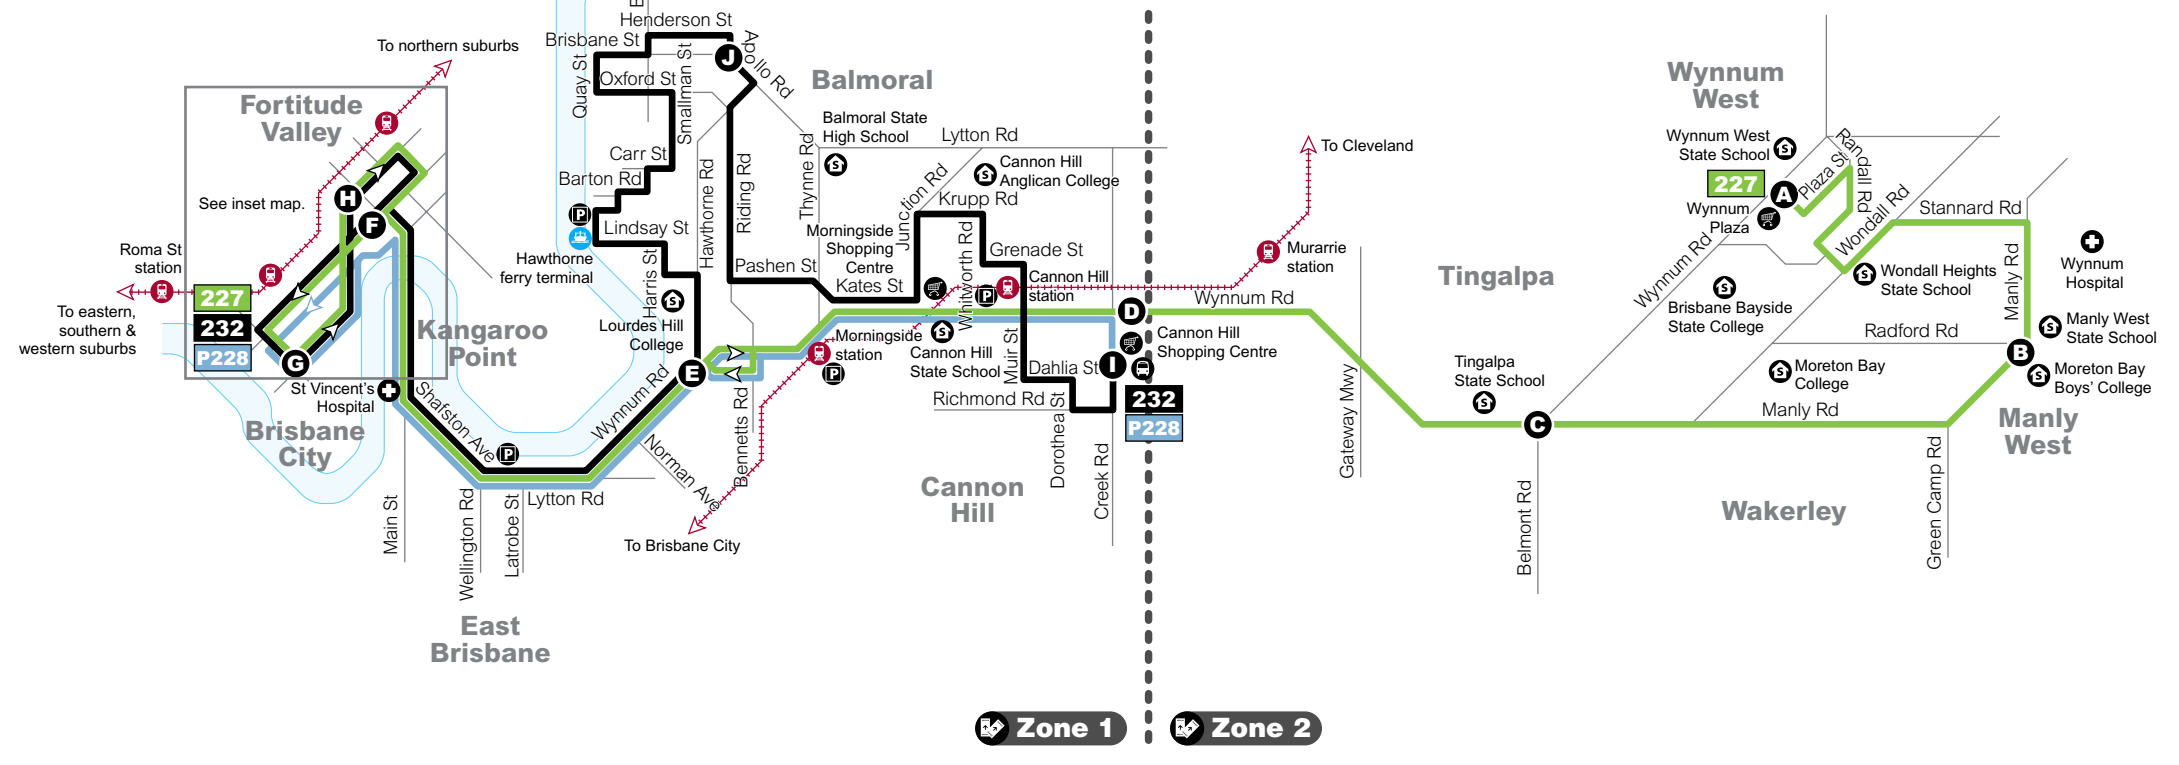

Dedicated to a better Brisbane

Queensland
Government

Routes 227, 232, P228

Route map

Route 227

Servicing

- Wynnum
- Manly West
- Tingalpa
- Cannon Hill
- Morningside
- Norman Park
- East Brisbane
- Kangaroo Point
- Fortitude Valley
- City

Route 232

Servicing

- Cannon Hill
- Morningside
- Balmoral
- Bulimba
- Hawthorne
- Norman Park
- East Brisbane
- Kangaroo Point
- Fortitude Valley
- City

Route P228

Servicing

- Cannon Hill
- Morningside
- Norman Park
- East Brisbane
- Kangaroo Point
- City

Wynnum to City

servicing Wynnum, Manly West, Tingalpa, Cannon Hill, Morningside, Norman Park, East Brisbane, Kangaroo Point, Fortitude Valley and City

Monday to Friday

map ref	Route number	227	227	227	227	227	227	227	227	227	227	227	227	227	227	227		
		am	am	am	am	am	am	am	am	am	am	pm	pm	pm	pm	pm		
A	Wynnum Plaza	6.00	6.15	6.30	6.45	7.00	7.30	8.00	8.40	9.50	10.55	11.55	1.00	2.00	3.00	4.00	5.15	6.15
B	Caloundra St	6.08	6.23	6.38	6.53	7.09	7.39	8.09	8.49	9.58	11.03	12.03	1.08	2.08	3.08	4.08	5.23	6.27
C	Tingalpa, Wynnum Rd stop 46/42	6.17	6.32	6.49	7.04	7.20	7.50	8.20	9.00	10.09	11.14	12.14	1.19	2.19	3.19	4.19	5.34	6.34
D	Cannon Hill (Wynnum Rd)	6.22	6.37	6.54	7.09	7.25	7.55	8.25	9.05	10.13	11.18	12.18	1.23	2.23	3.23	4.23	5.38	6.40
E	Wynnum & Hawthorne Rds stop 21	6.33	6.48	7.05	7.20	7.37	8.07	8.37	9.17	10.24	11.29	12.29	1.34	2.34	3.34	4.34	5.49	6.47
F	All Hallows C, Ann St stop 219	6.45	7.00	7.20	7.35	7.59	8.29	8.56	9.36	10.35	11.40	12.40	1.45	2.45	3.45	4.45	6.00	7.00
G	Edward St far side Queen St stop 142	6.54	7.09	7.33	7.48	8.15	8.45	9.09	9.49	10.49	11.54	12.54	1.59	2.59	3.59	4.59	6.14	7.06