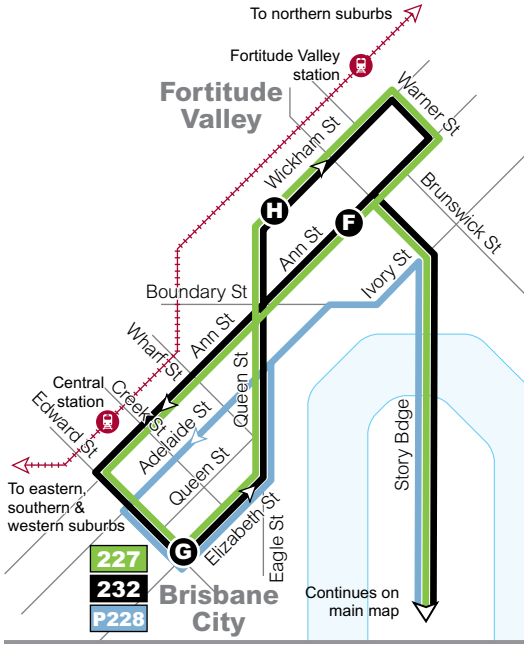

Dedicated to a better Brisbane

Queensland
Government

Routes 227, 232, P228

Route map

Route 227

Servicing

- Wynnum
- Manly West
- Tingalpa
- Cannon Hill
- Morningside
- Norman Park
- East Brisbane
- Kangaroo Point
- Fortitude Valley
- City

Wynnum to City

servicing Wynnum, Manly West, Tingalpa, Cannon Hill, Morningside, Norman Park, East Brisbane, Kangaroo Point, Fortitude Valley and City

Monday to Friday

map ref	Route number	227	227	227	227	227	227	227	227	227	227	227	227	227	227	227		
		am	am	am	am	am	am	am	am	am	am	pm	pm	pm	pm	pm		
A	Wynnum Plaza	6.00	6.15	6.30	6.45	7.00	7.30	8.00	8.40	9.50	10.55	11.55	1.00	2.00	3.00	4.00	5.15	6.15
B	Caloundra St	6.08	6.23	6.38	6.53	7.09	7.39	8.09	8.49	9.58	11.03	12.03	1.08	2.08	3.08	4.08	5.23	6.27
C	Tingalpa, Wynnum Rd stop 46/42	6.17	6.32	6.49	7.04	7.20	7.50	8.20	9.00	10.09	11.14	12.14	1.19	2.19	3.19	4.19	5.34	6.34
D	Cannon Hill (Wynnum Rd)	6.22	6.37	6.54	7.09	7.25	7.55	8.25	9.05	10.13	11.18	12.18	1.23	2.23	3.23	4.23	5.38	6.40
E	Wynnum & Hawthorne Rds stop 21	6.33	6.48	7.05	7.20	7.37	8.07	8.37	9.17	10.24	11.29	12.29	1.34	2.34	3.34	4.34	5.49	6.47
F	All Hallows C, Ann St stop 219	6.45	7.00	7.20	7.35	7.59	8.29	8.56	9.36	10.35	11.40	12.40	1.45	2.45	3.45	4.45	6.00	7.00
G	Edward St far side Queen St stop 142	6.54	7.09	7.33	7.48	8.15	8.45	9.09	9.49	10.49	11.54	12.54	1.59	2.59	3.59	4.59	6.14	7.06

Saturday

map ref	Route number	232	232	232	232	232	232	232	232	232	232	232	232	232	232
		am	am	am	am	pm	pm	pm	pm	pm	pm	pm	pm	pm	pm
G	Edward St far side Queen St stop 142	-	8.30	9.30	10.30	11.30	12.30	1.30	2.30	3.30	4.30	5.30	6.30		
H	Wickham St app Gotha St stop 226	-	8.34	9.34	10.34	11.34	12.34	1.34	2.34	3.34	4.34	5.34	6.34		
E	Wynnum & Hawthorne Rds stop 21	-	8.45	9.45	10.45	11.45	12.45	1.45	2.45	3.45	4.45	5.45	6.45		
J	Apollo Rd stop 37/39	7.54	8.53	9.53	10.53	11.53	12.53	1.53	2.53	3.53	4.53	5.53	6.53		
1	Cannon Hill Interchange	8.26	9.25	10.25	11.25	12.25	1.25	2.25	3.25	4.25	5.25	6.25	7.25		