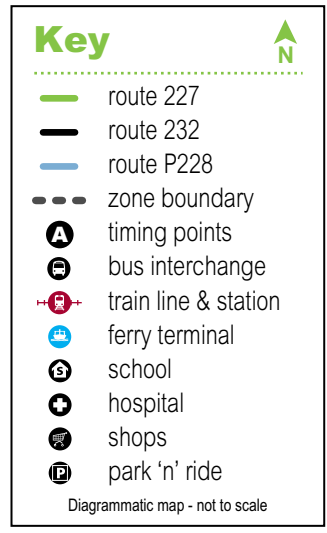

Routes 227, 232, P228

Route map