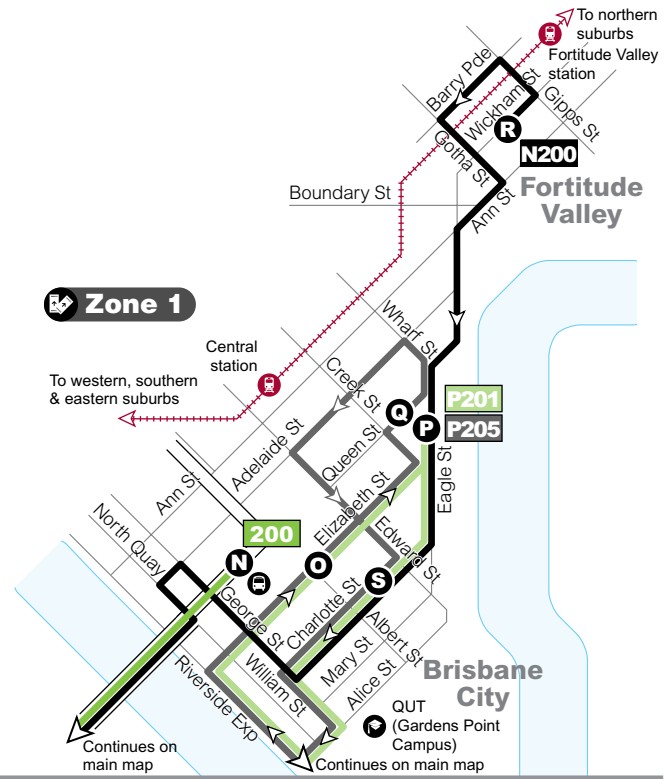

### Key

- route 200
- route N200
- route P201
- route P205
- zone boundary
- timing points
- busway station
- bus interchange
- train line & station
- school
- hospital
- shops
- park 'n' ride

Diagrammatic map - not to scale

### Route 200

- Servicing
- Carindale
- Carina
- Camp Hill
- Coorparoo
- Woolloongabba
- Mater Hill
- South Bank
- Cultural Centre
- City

Mansfield

Citipointe Christian College

Aspen St

Scrub Rd

A

Cribb Rd