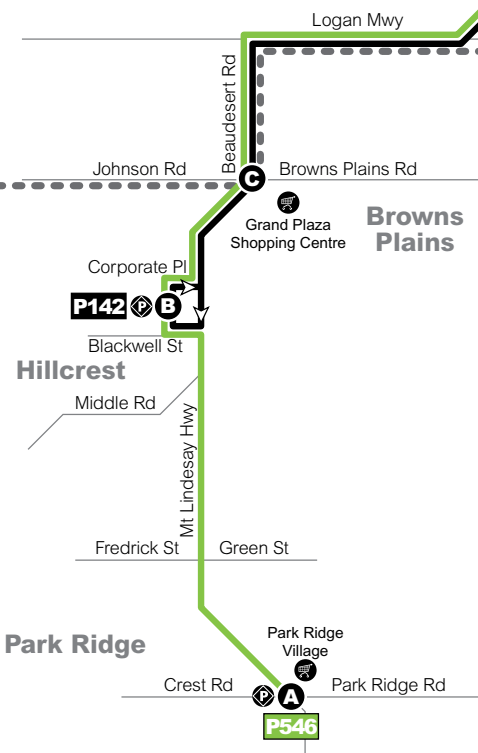

Park Ridge & Browns Plains to Brisbane City
servicing Park Ridge park 'n' ride, Greenbank RSL park 'n' ride, Griffith University station, Buranda station and Brisbane City

Monday to Friday

map ref	Route number	P546	P546	P546	P142	P546	P546	P546	P142	P546	P142	P546	P142	P546
		am	am	am	am	am	am	am	am	am	am	am	am	am
A	Park Ridge park 'n' ride	5.45	6.05	6.25	-	6.45	6.50	6.55	-	7.05	-	7.15	-	7.25
B	Greenbank RSL	5.51	6.11	6.31	6.45	6.51	6.56	7.01	7.05	7.11	7.15	7.21	7.25	7.31
D	Griffith University station	6.11	6.31	6.52	-	7.13	7.18	7.23	-	7.33	-	7.43	-	7.53
E	Buranda busway station	6.17	6.37	6.59	-	7.20	7.25	7.30	-	7.40	-	7.50	-	8.00
F	City, Elizabeth St stop 85	6.25	6.45	7.08	-	7.29	7.34	7.39	-	7.49	-	7.59	-	8.13
G	City, Creek St stop 149A	6.29	6.50	7.13	7.28	7.34	7.39	7.44	7.48	7.54	8.03	8.05	8.13	8.19

Monday to Friday

map ref	Route number	P546	P142	P546	P142	P546	P546	P142	P546	P142	P142	P546	P142	P546	P546		
		pm	pm	pm	pm	pm	pm	pm	pm	pm	pm	pm	pm	pm	pm		
F	City, Elizabeth St stop 85	3.30	-	3.55	-	4.20	4.40	-	4.50	-	-	5.05	-	5.15	-	5.25	5.35
G	City, Creek St stop 149A	3.34	3.45	3.59	4.15	4.25	4.45	4.50	4.55	5.00	5.05	5.10	5.15	5.20	5.25	5.30	5.40
H	City, Mary St stop 169	3.41	3.55	4.07	4.25	4.33	4.53	5.00	5.03	5.10	5.15	5.18	5.25	5.28	5.35	5.38	5.48
E	Buranda busway station	3.49	-	4.16	-	4.42	5.02	-	5.12	-	-	5.27	-	5.37	-	5.47	5.57
D	Griffith University station	3.56	-	4.23	-	4.49	5.09	-	5.19	-	-	5.34	-	5.44	-	5.54	6.04
B	Greenbank RSL	4.20	4.35	4.47	5.05	5.13	5.33	5.40	5.43	5.50	5.55	5.58	6.05	6.08	6.15	6.18	6.28
A	Park Ridge park 'n' ride	4.34	-	5.01	-	5.27	5.47	-	5.57	-	-	6.12	-	6.22	-	6.32	6.40
C	Browns Plains Plaza	-	4.42	-	5.12	-	-	5.47	-	5.57	6.02	-	6.12	-	6.22	-	-

Route P142
Servicing
Greenbank RSL park 'n' ride
Browns Plains Shopping Centre
Brisbane City

Key

- route P546
- route P142
- zone boundary
- timing points
- busway station
- train line & station
- university/TAFE
- shops
- park 'n' ride