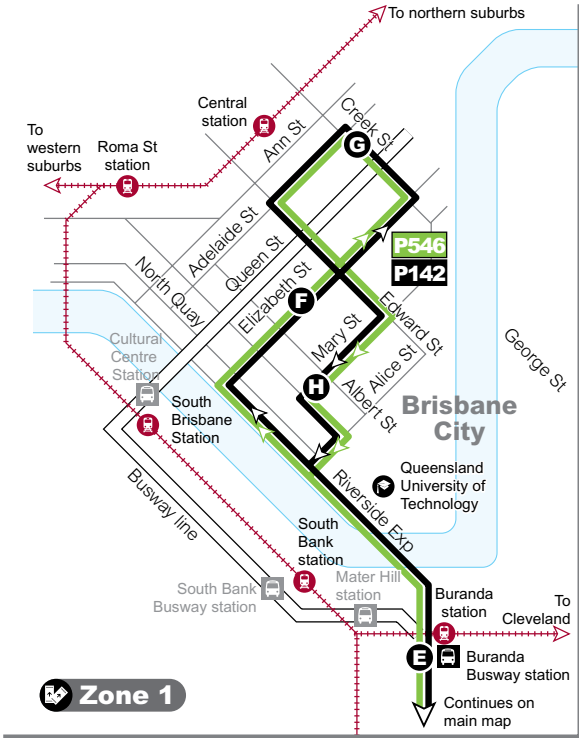

Zone 1

Zone 2

Note
Griffith University and Buranda station are only serviced by route P546