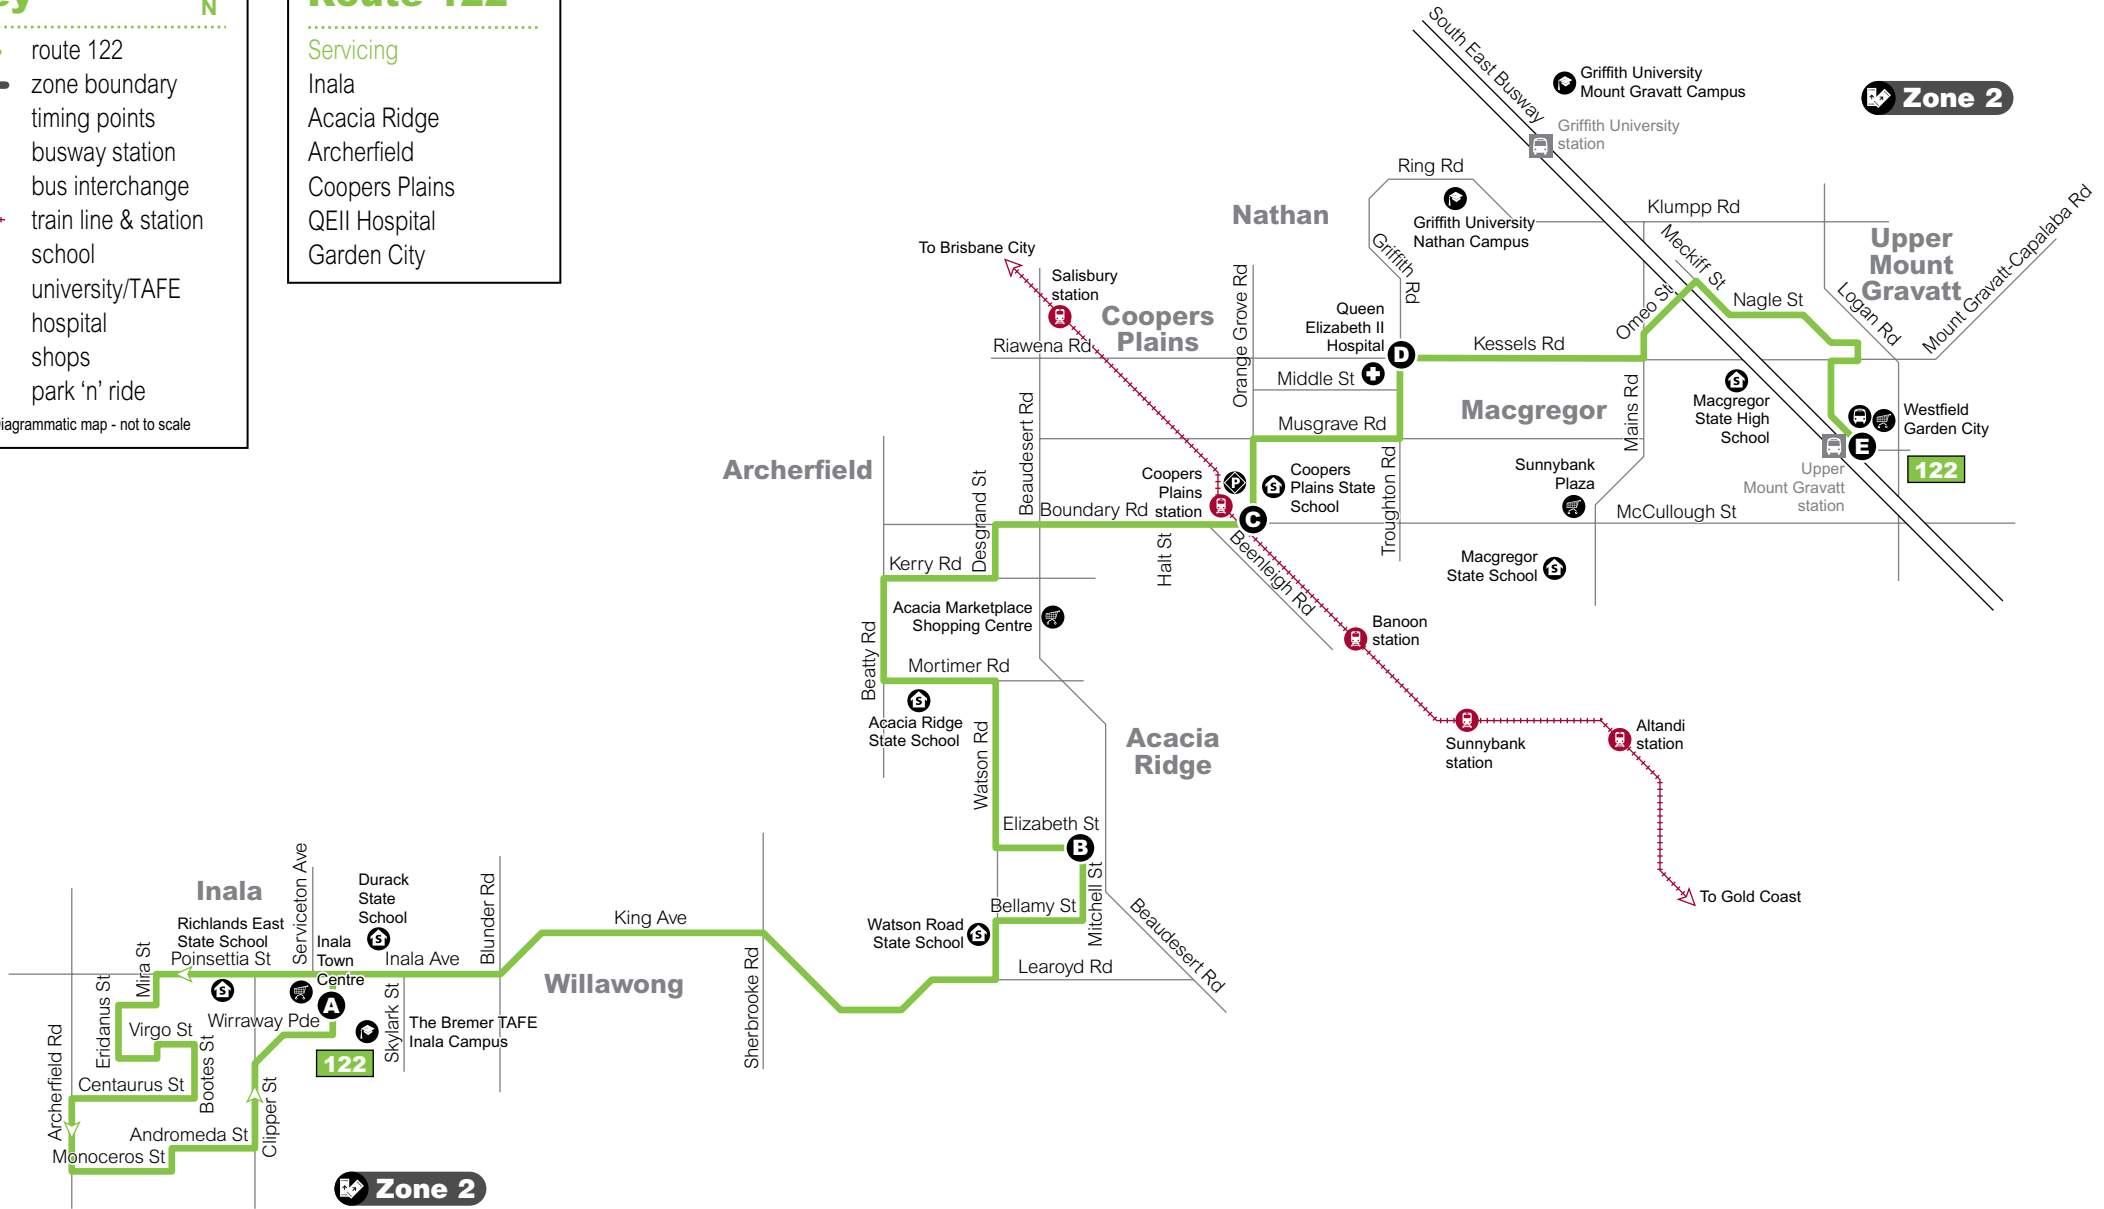

Route 122

Route map

Key

- route 122
- - - zone boundary
- **A** timing points
- busway station
- bus interchange
- train line & station
- school
- university/TAFE
- hospital
- shops
- park 'n' ride

Diagrammatic map - not to scale

Route 122

Servicing

- Inala
- Acacia Ridge
- Archerfield
- Coopers Plains
- QEII Hospital
- Garden City

Zone 2

Zone 2